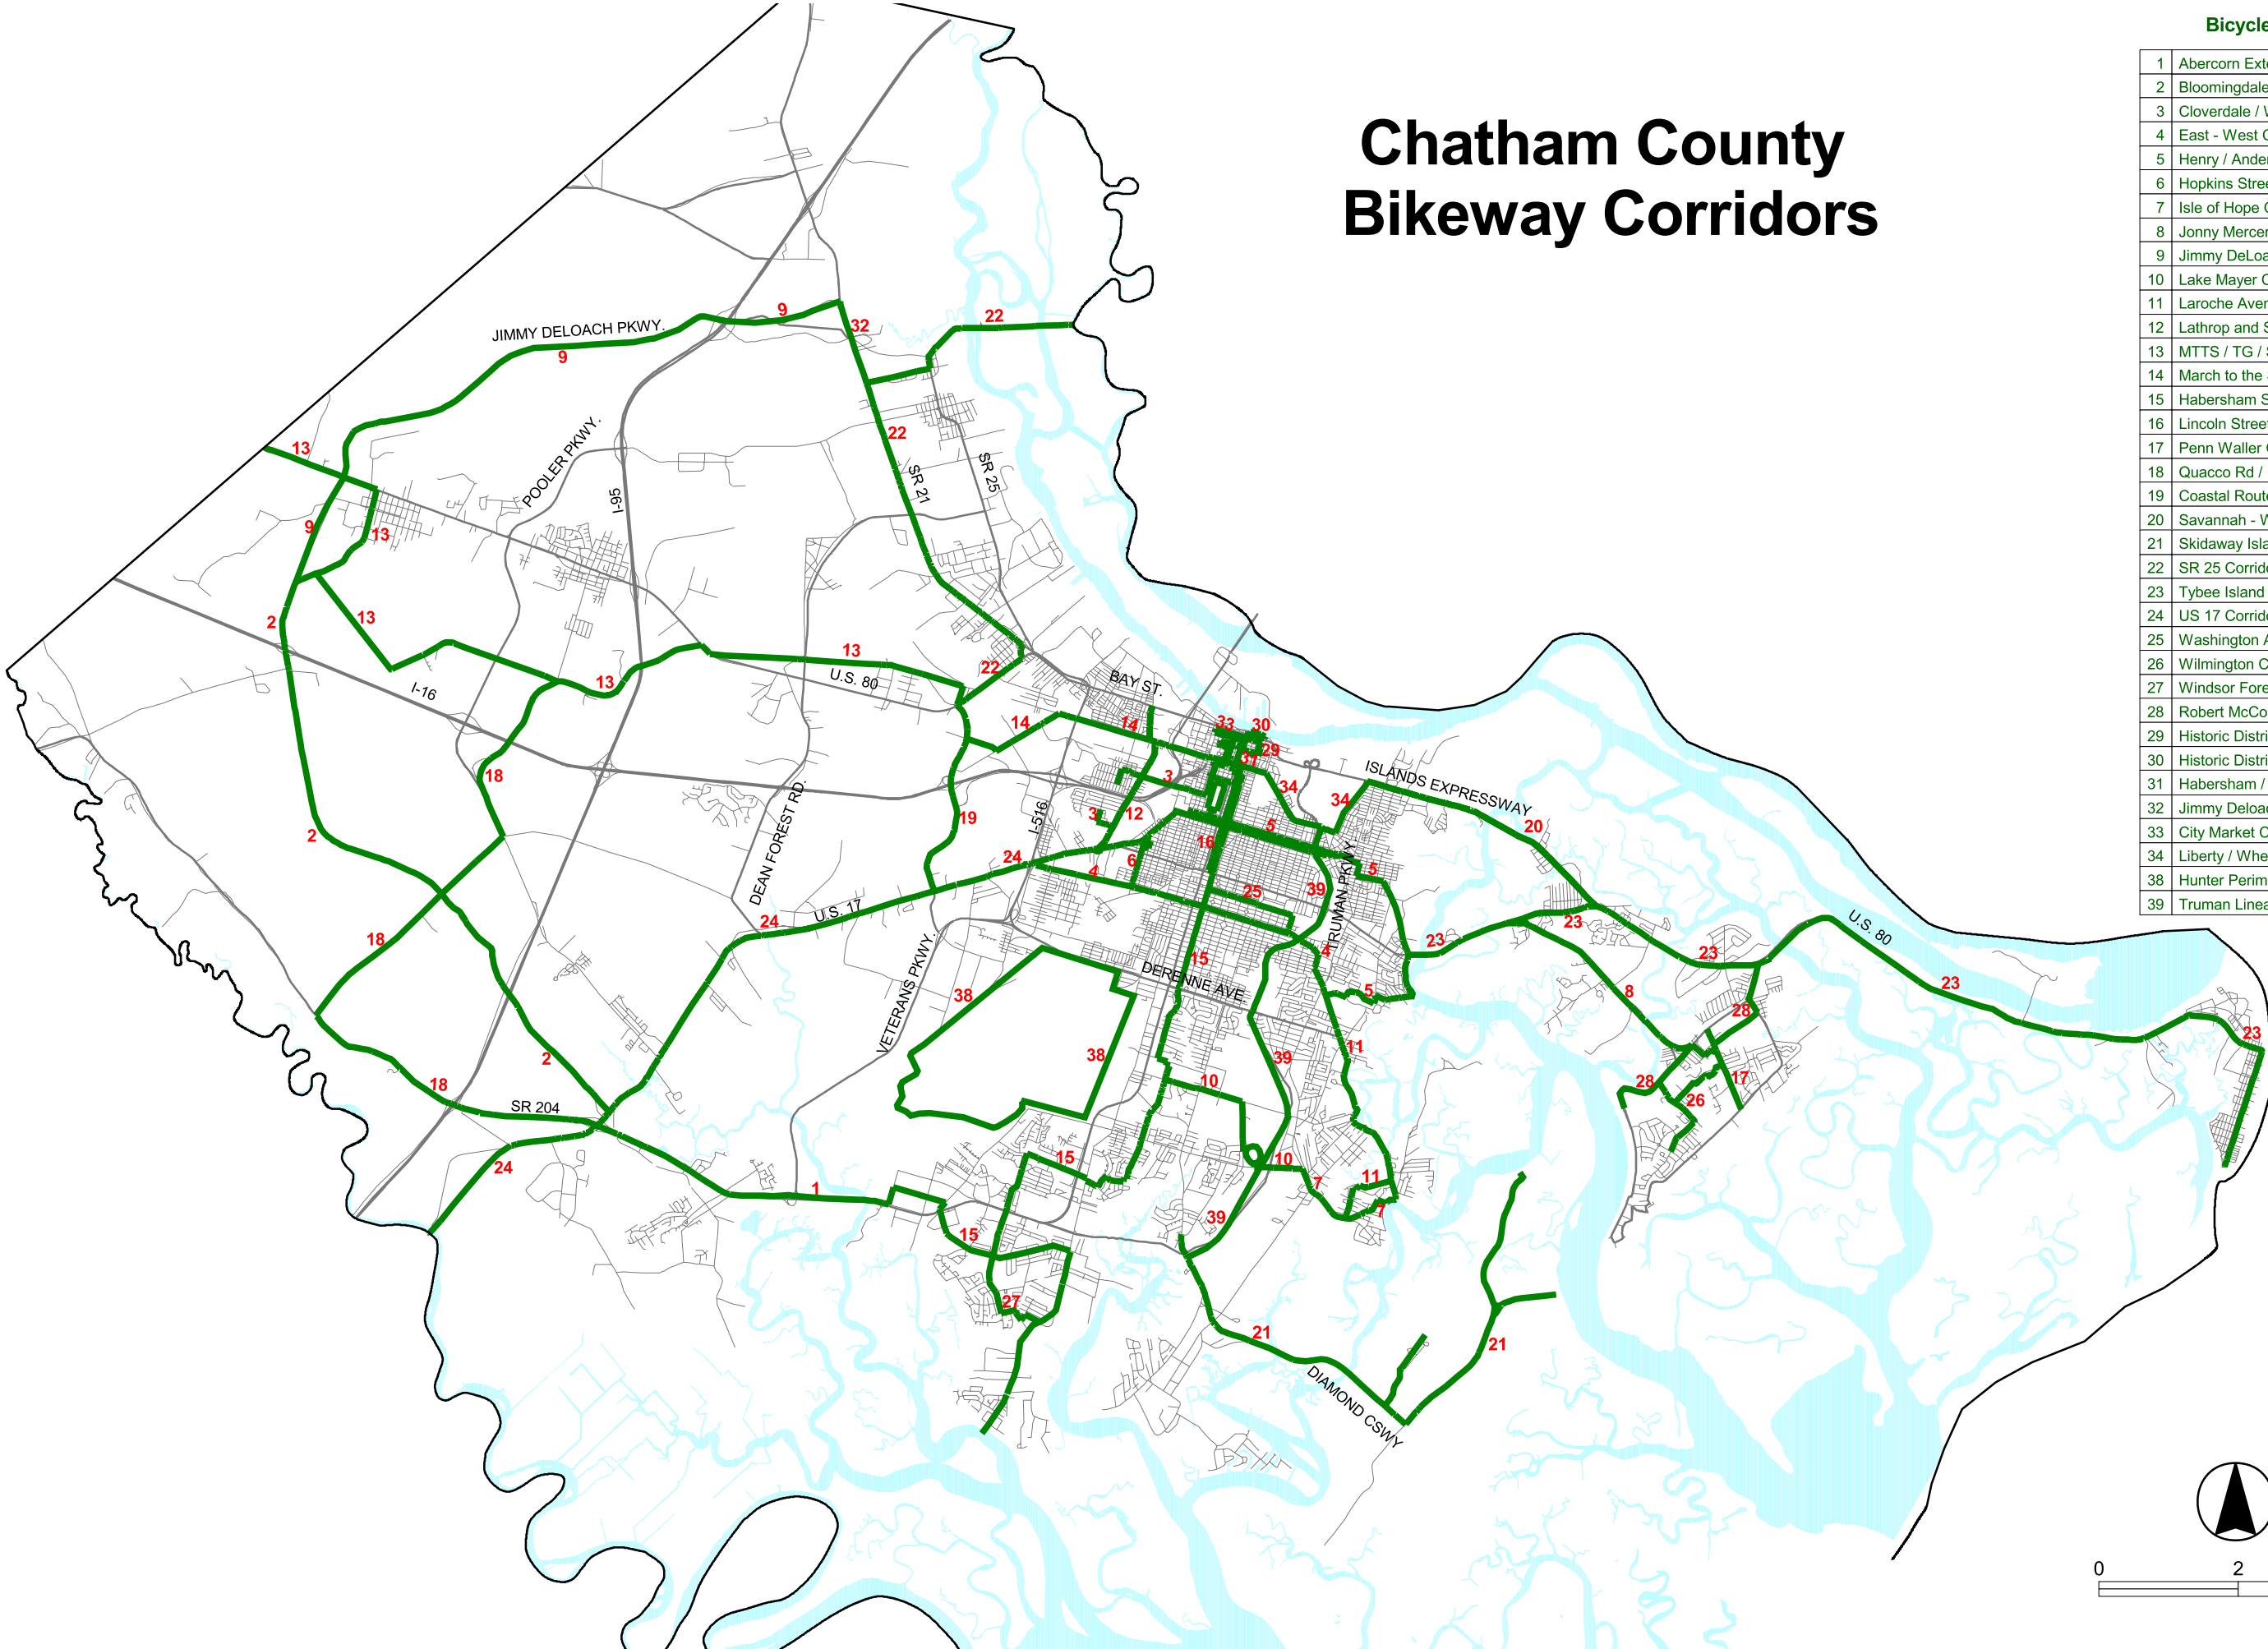

# Chatham County Bikeway Corridors

**Bicycle Corridor Guide**

1	Abercorn Extension Corridor
2	Bloomingdale / Little Neck Corridor
3	Cloverdale / West Gwinnett Corridor
4	East - West Corridor
5	Henry / Anderson - Thunderbolt Corridor
6	Hopkins Street Corridor
7	Isle of Hope Corridor
8	Jonny Mercer Corridor
9	Jimmy DeLoach Corridor
10	Lake Mayer Corridor
11	Laroche Avenue Corridor
12	Lathrop and Stiles Corridor
13	MTTS / TG / Savannah River Run
14	March to the Sea / Trans Georgia
15	Habersham Street Bikeway
16	Lincoln Street Bikeway
17	Penn Waller Corridor
18	Quacco Rd / Fort Argyle Corridor
19	Coastal Route Corridor
20	Savannah - Whitmarsh Corridor
21	Skidaway Island Corridor
22	SR 25 Corridor
23	Tybee Island Corridor
24	US 17 Corridor
25	Washington Avenue Corridor
26	Wilmington Cross Connectors
27	Windsor Forest Corridor
28	Robert McCorkle Corridor Extension
29	Historic District Corridor
30	Historic District Extension Corridor
31	Habersham / Lincoln Connector
32	Jimmy DeLoach / SR 25 Connector
33	City Market Connector
34	Liberty / Wheaton Corridor
38	Hunter Perimeter Bikeway
39	Truman Linear Park Corridor

0 2 4 Miles