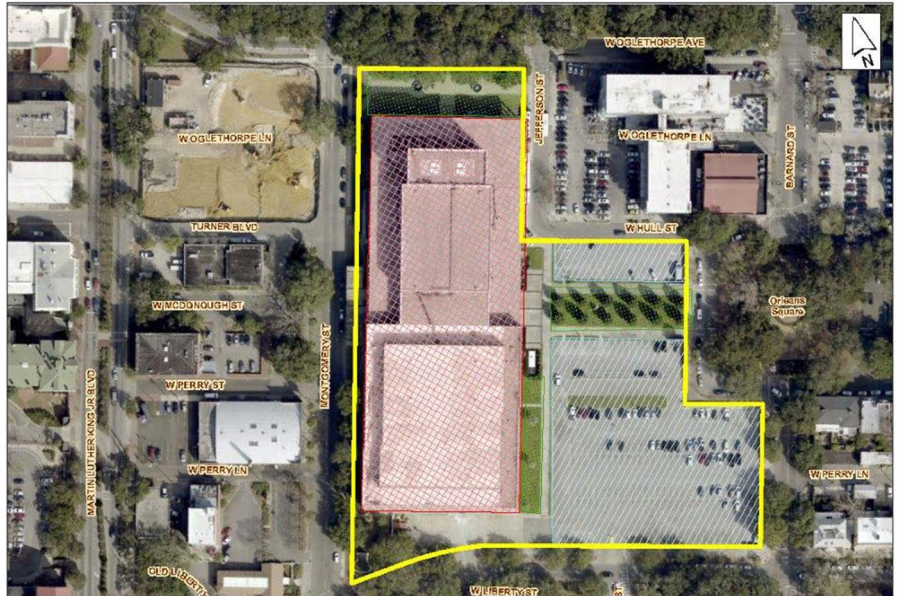

## Take the Savannah Civic Center Site Survey

The City is moving forward with a new Savannah Arena; what does that mean for the future of the current Civic Center?

Take a quick survey and let us know what you think!

The information compiled from the responses will offer a better understanding of our community's perspective of the Civic Center site and assist in creating the best redevelopment strategy for this area.

Constructed in 1972, the Civic Center site includes a 2,500 seat capacity auditorium/theater, 9,700 seat arena, multipurpose rooms and a 275-space parking lot.

Take the survey @ <http://savannahga.gov/civiccentersurvey>  
Deadline Friday, October 12, 2018