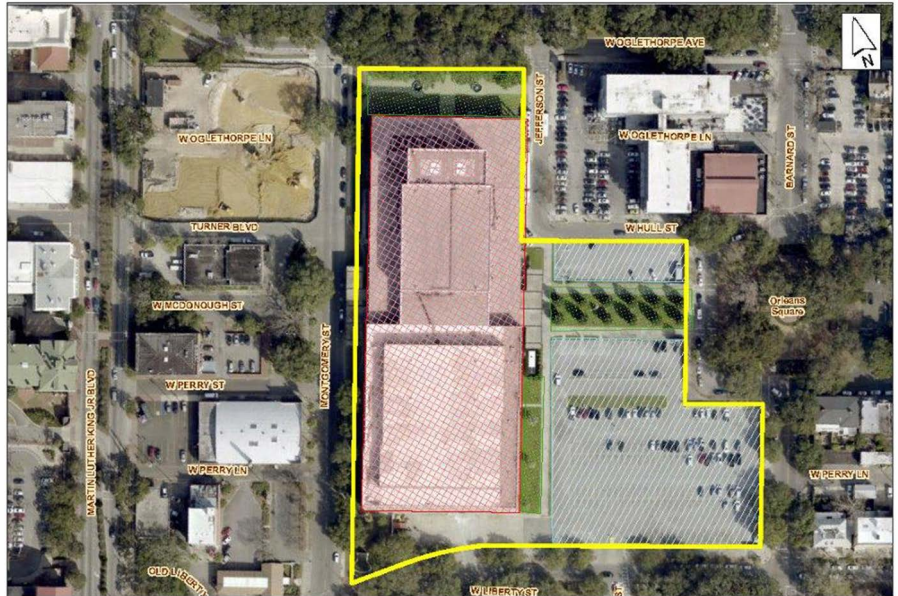

What's Important to You?

Take the Savannah Civic Center Site Survey

The City is moving forward with a new Savannah Arena; what does that mean for the future of the current Civic Center?

Take a quick survey and let us know what you think!

The information compiled from the responses will offer a better understanding of our community's perspective of the Civic Center site and assist in creating the best redevelopment strategy for this area.

Constructed in 1972, the Civic Center site includes a 2,500 seat capacity auditorium/theater, 9,700 seat arena, multipurpose rooms and a 275-space parking lot.

**Take the survey @ <http://savannahga.gov/civiccentersurvey>
Deadline Friday, October 12, 2018**