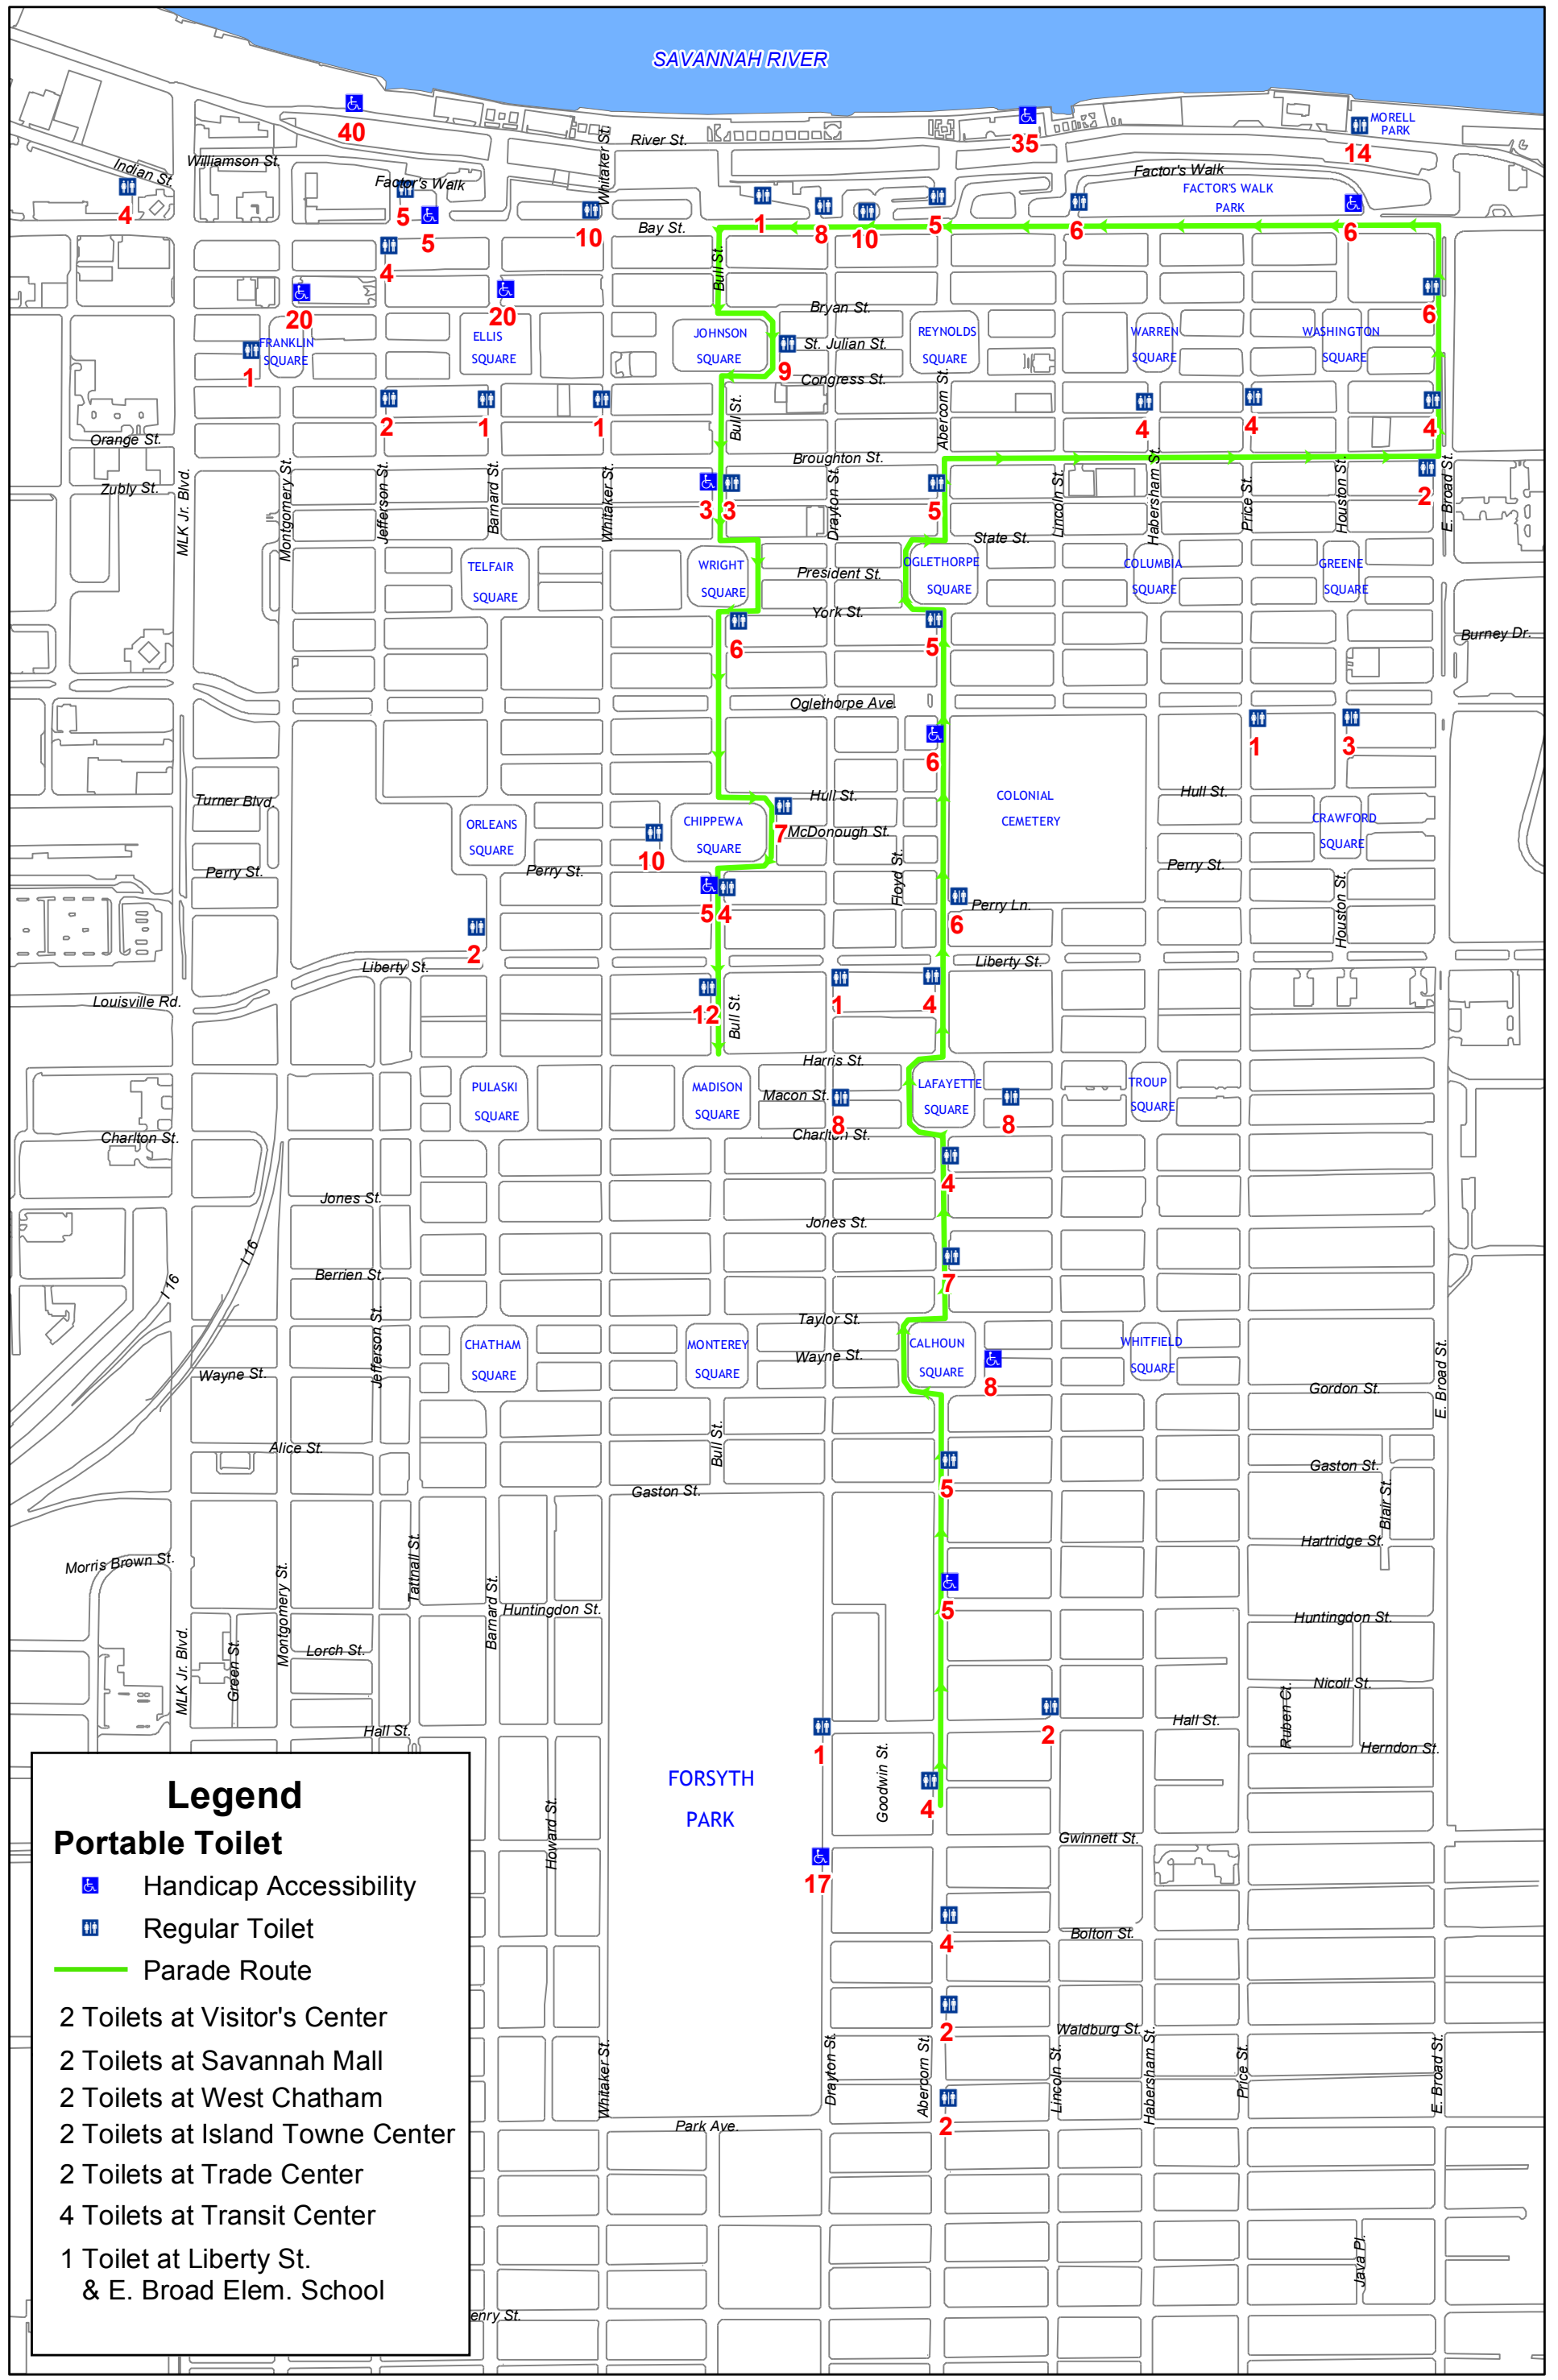

0 250 500 Feet

# 2017 NUMBER AND LOCATION OF PORTABLE TOILETS 402 Units

**Legend**

**Portable Toilet**

- Handicap Accessibility
- Regular Toilet
- Parade Route

2 Toilets at Visitor's Center  
 2 Toilets at Savannah Mall  
 2 Toilets at West Chatham  
 2 Toilets at Island Towne Center  
 2 Toilets at Trade Center  
 4 Toilets at Transit Center  
 1 Toilet at Liberty St. & E. Broad Elem. School