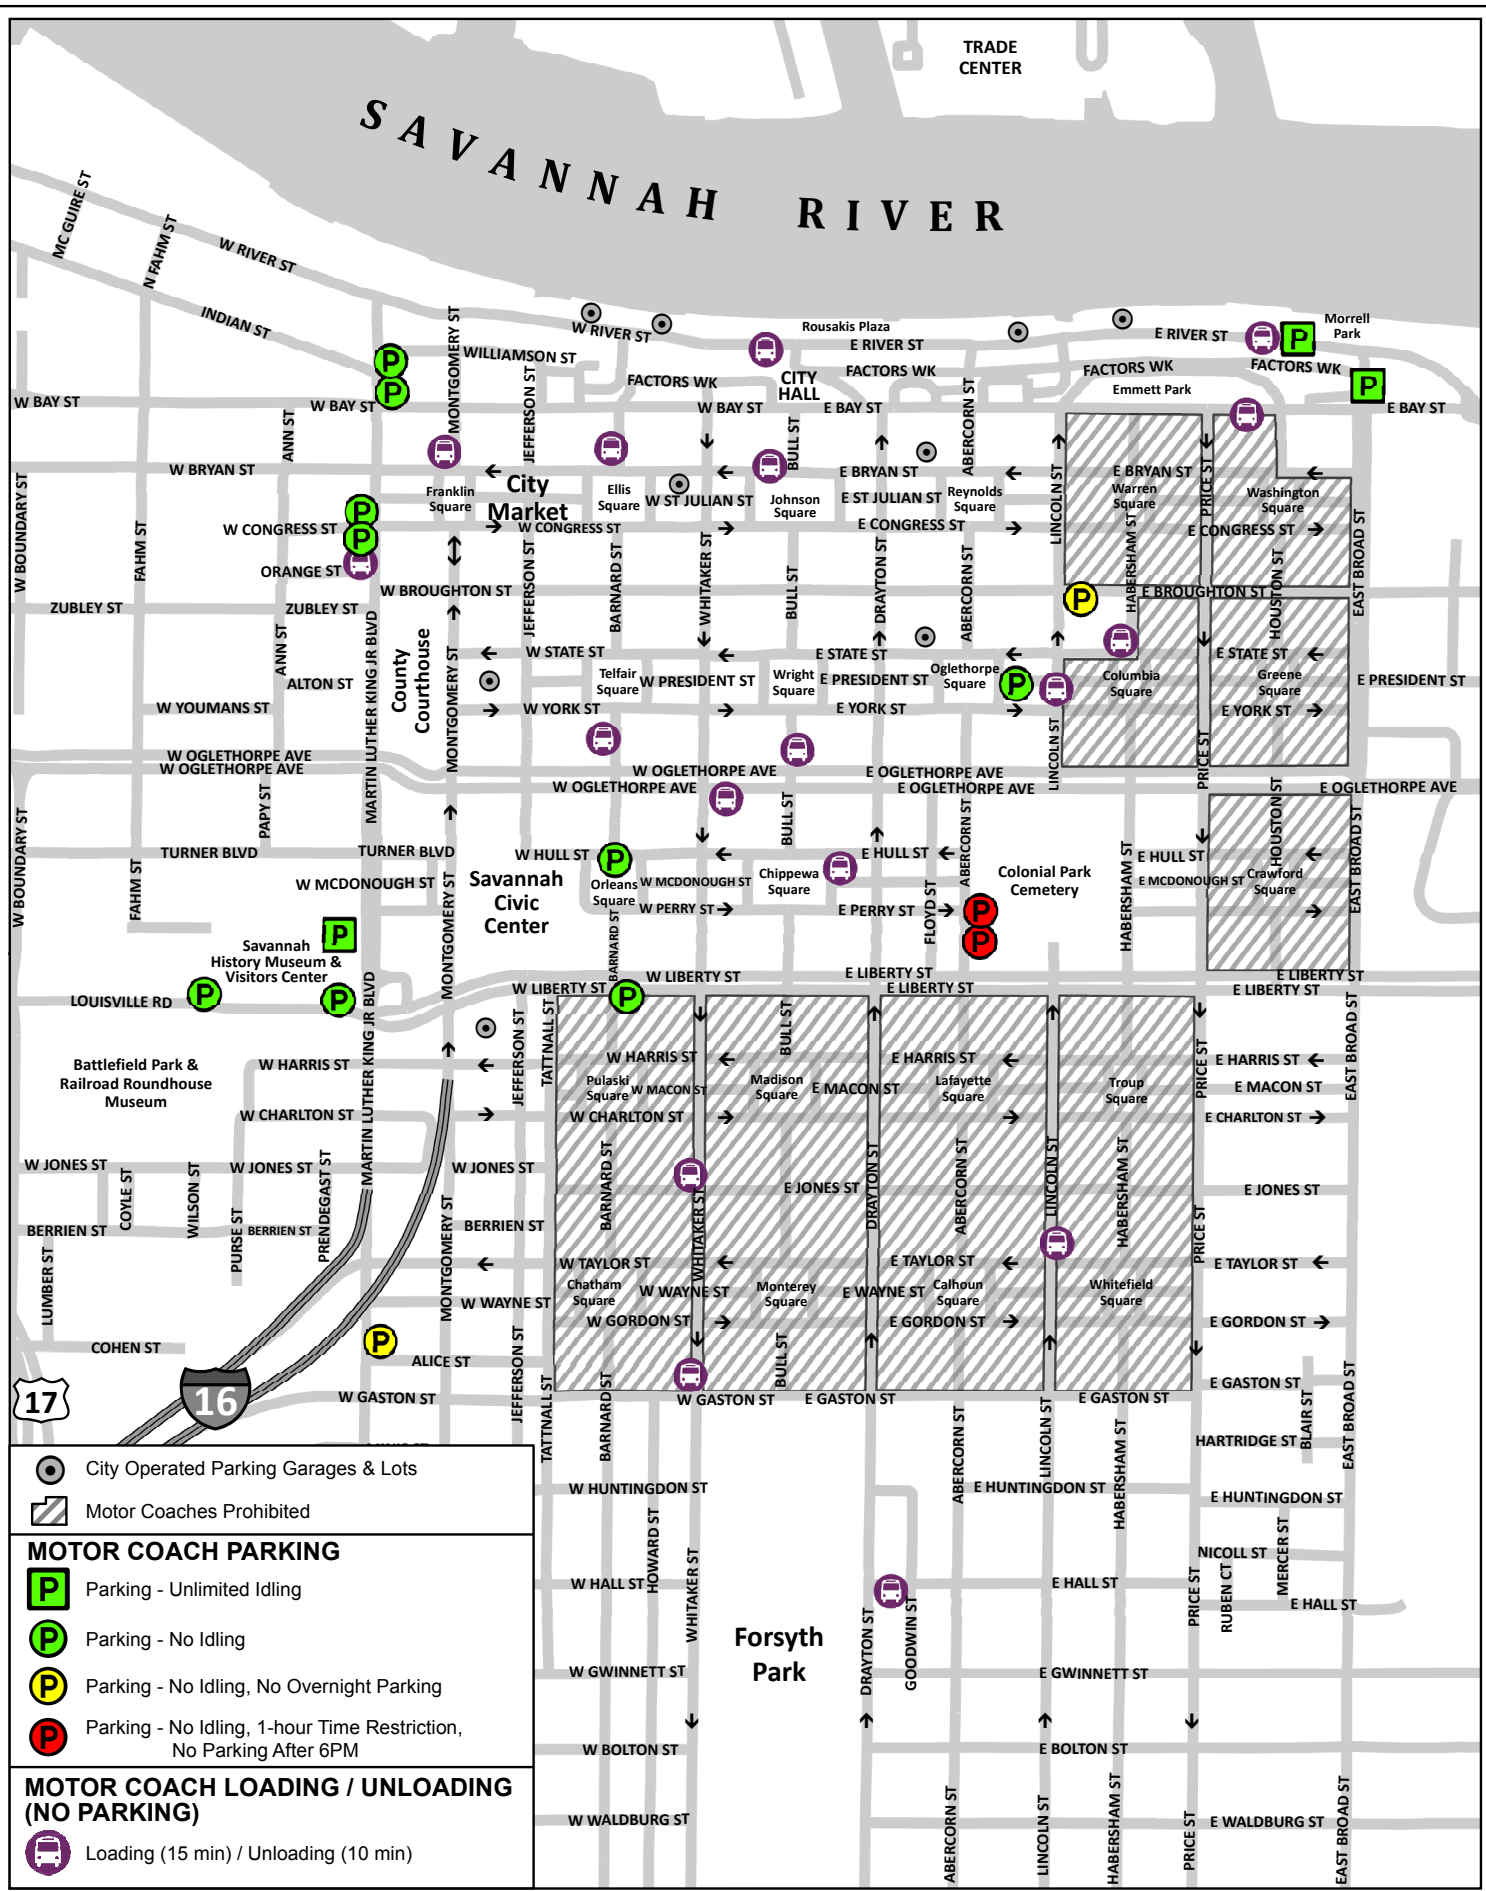

SAVANNAH RIVER

TRADE CENTER

- City Operated Parking Garages & Lots
- Motor Coaches Prohibited

MOTOR COACH PARKING

- Parking - Unlimited Idling
- Parking - No Idling
- Parking - No Idling, No Overnight Parking
- Parking - No Idling, 1-hour Time Restriction, No Parking After 6PM

MOTOR COACH LOADING / UNLOADING (NO PARKING)

- Loading (15 min) / Unloading (10 min)

06 JANUARY 2017

HISTORIC SAVANNAH BY MOTOR COACH PARKING, STOPS & PROHIBITED AREAS