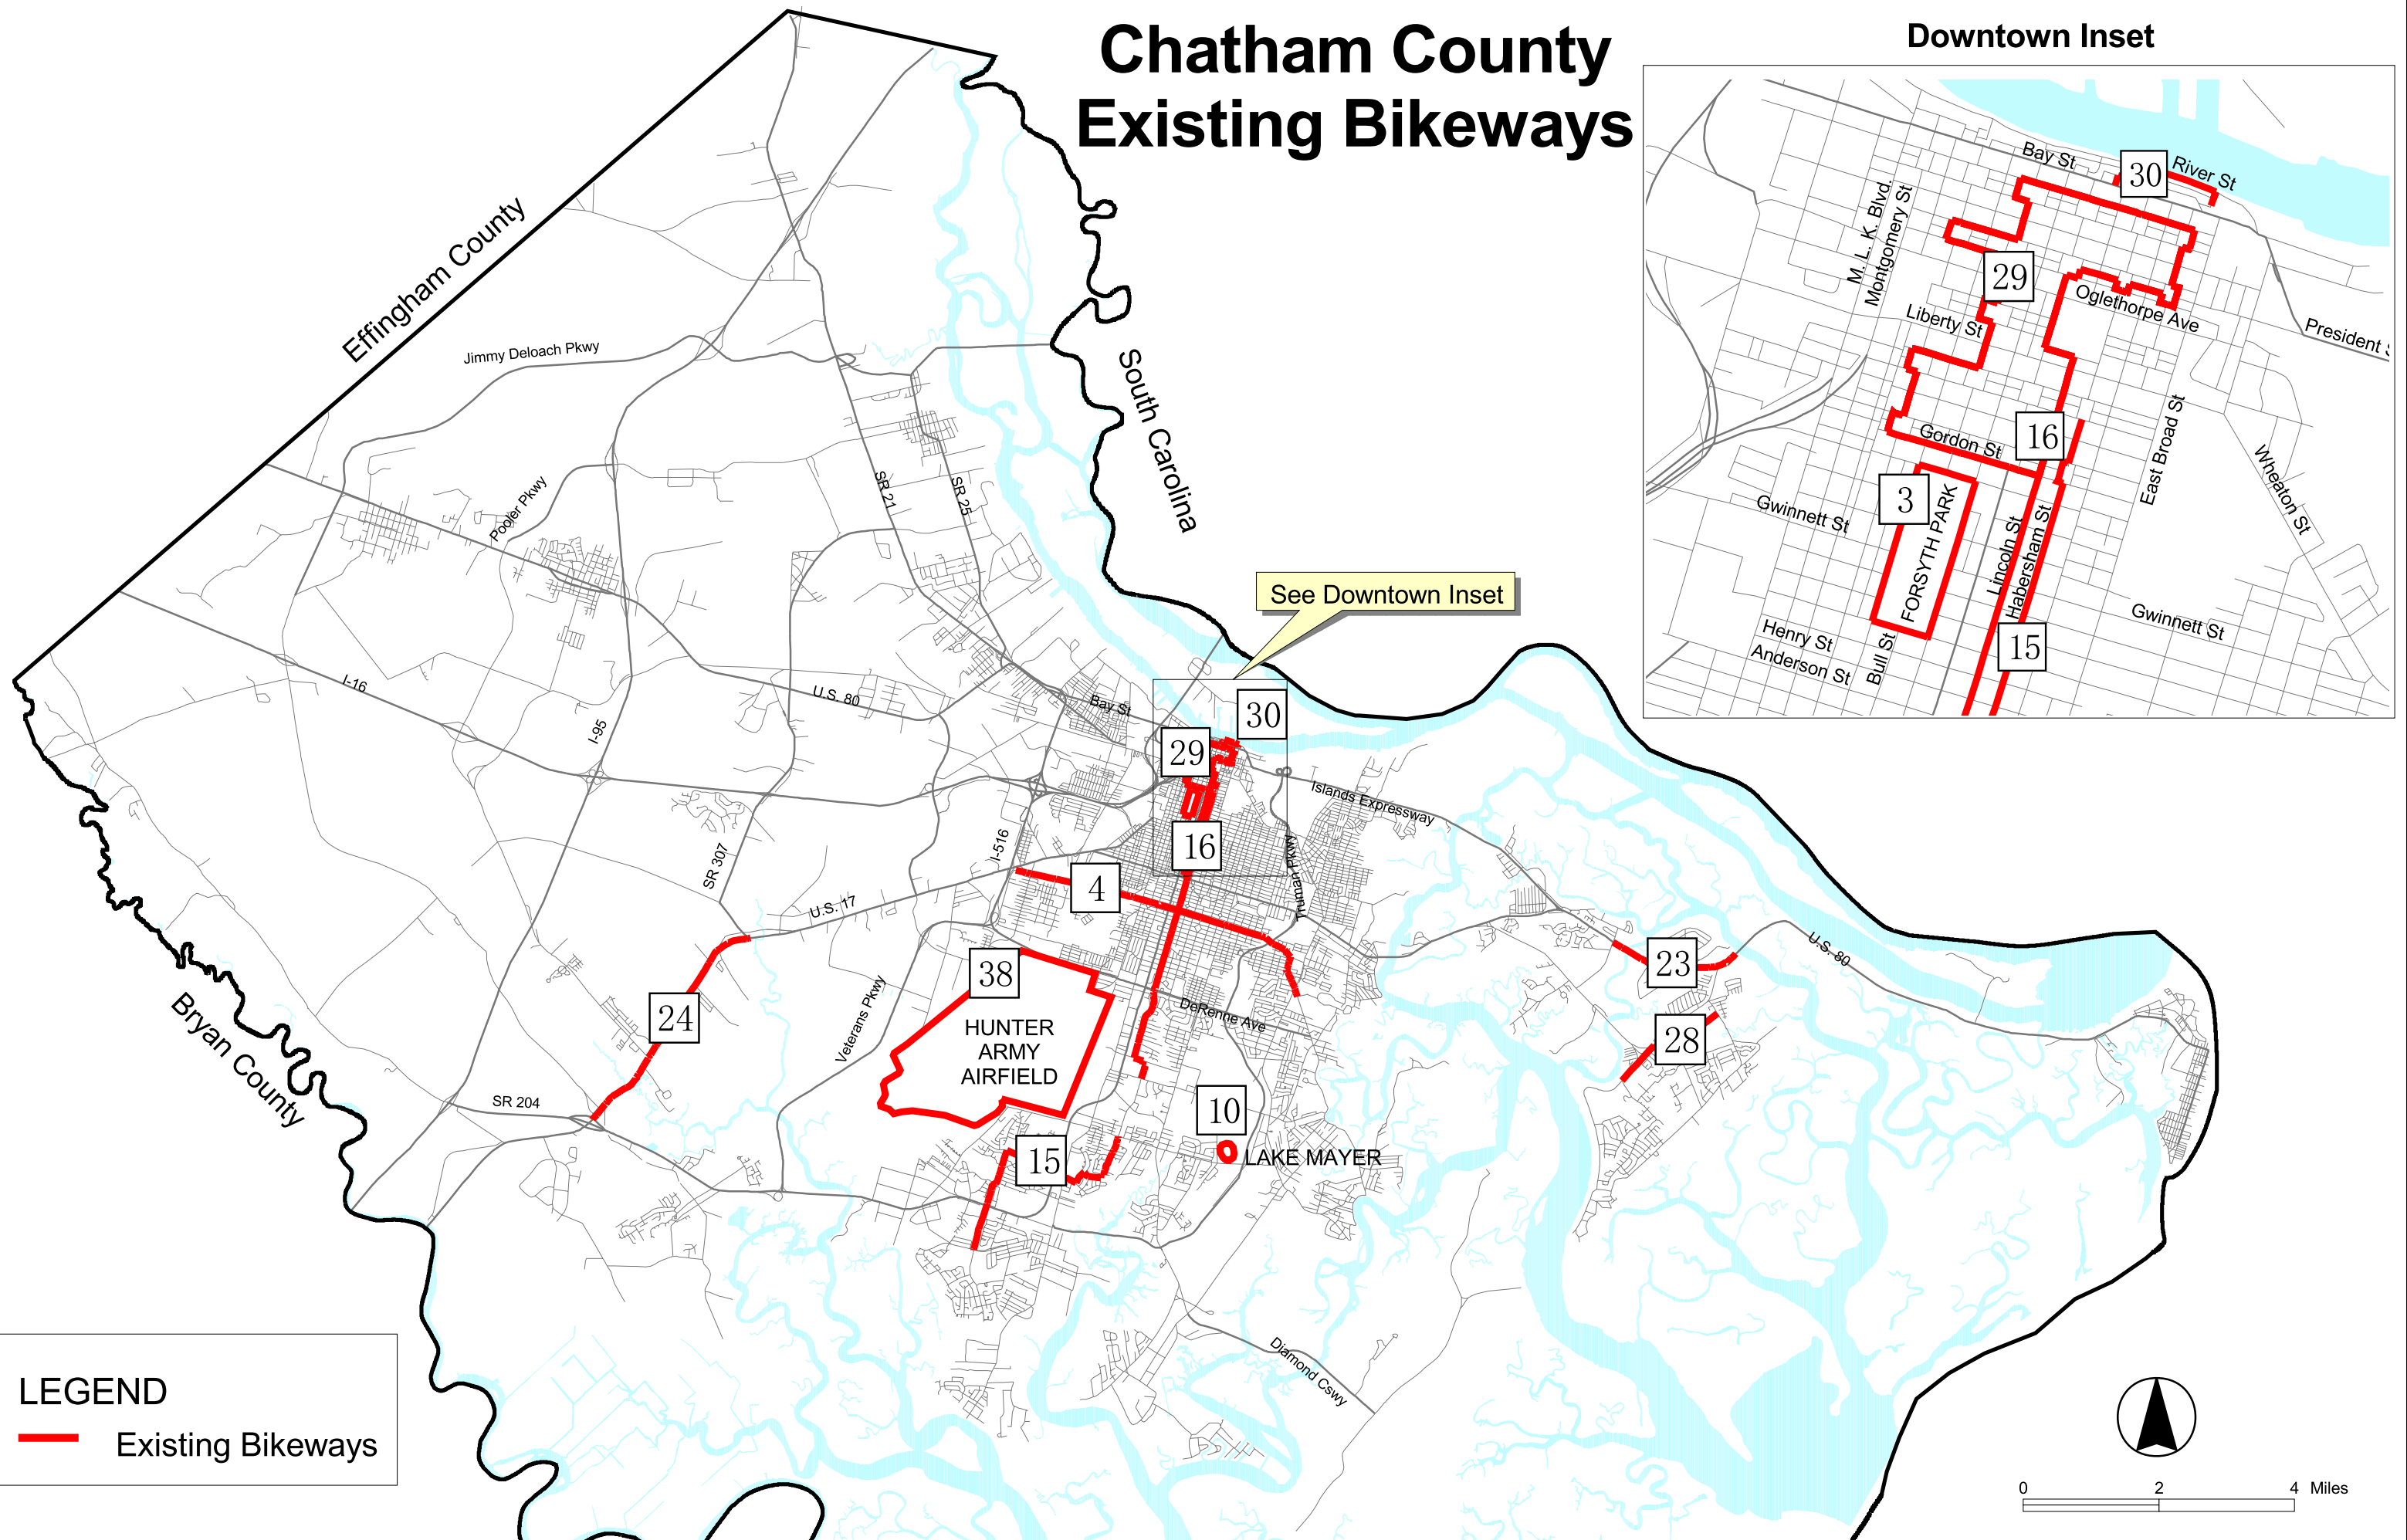

Chatham County Existing Bikeways

Downtown Inset

LEGEND
— Existing Bikeways

0 2 4 Miles