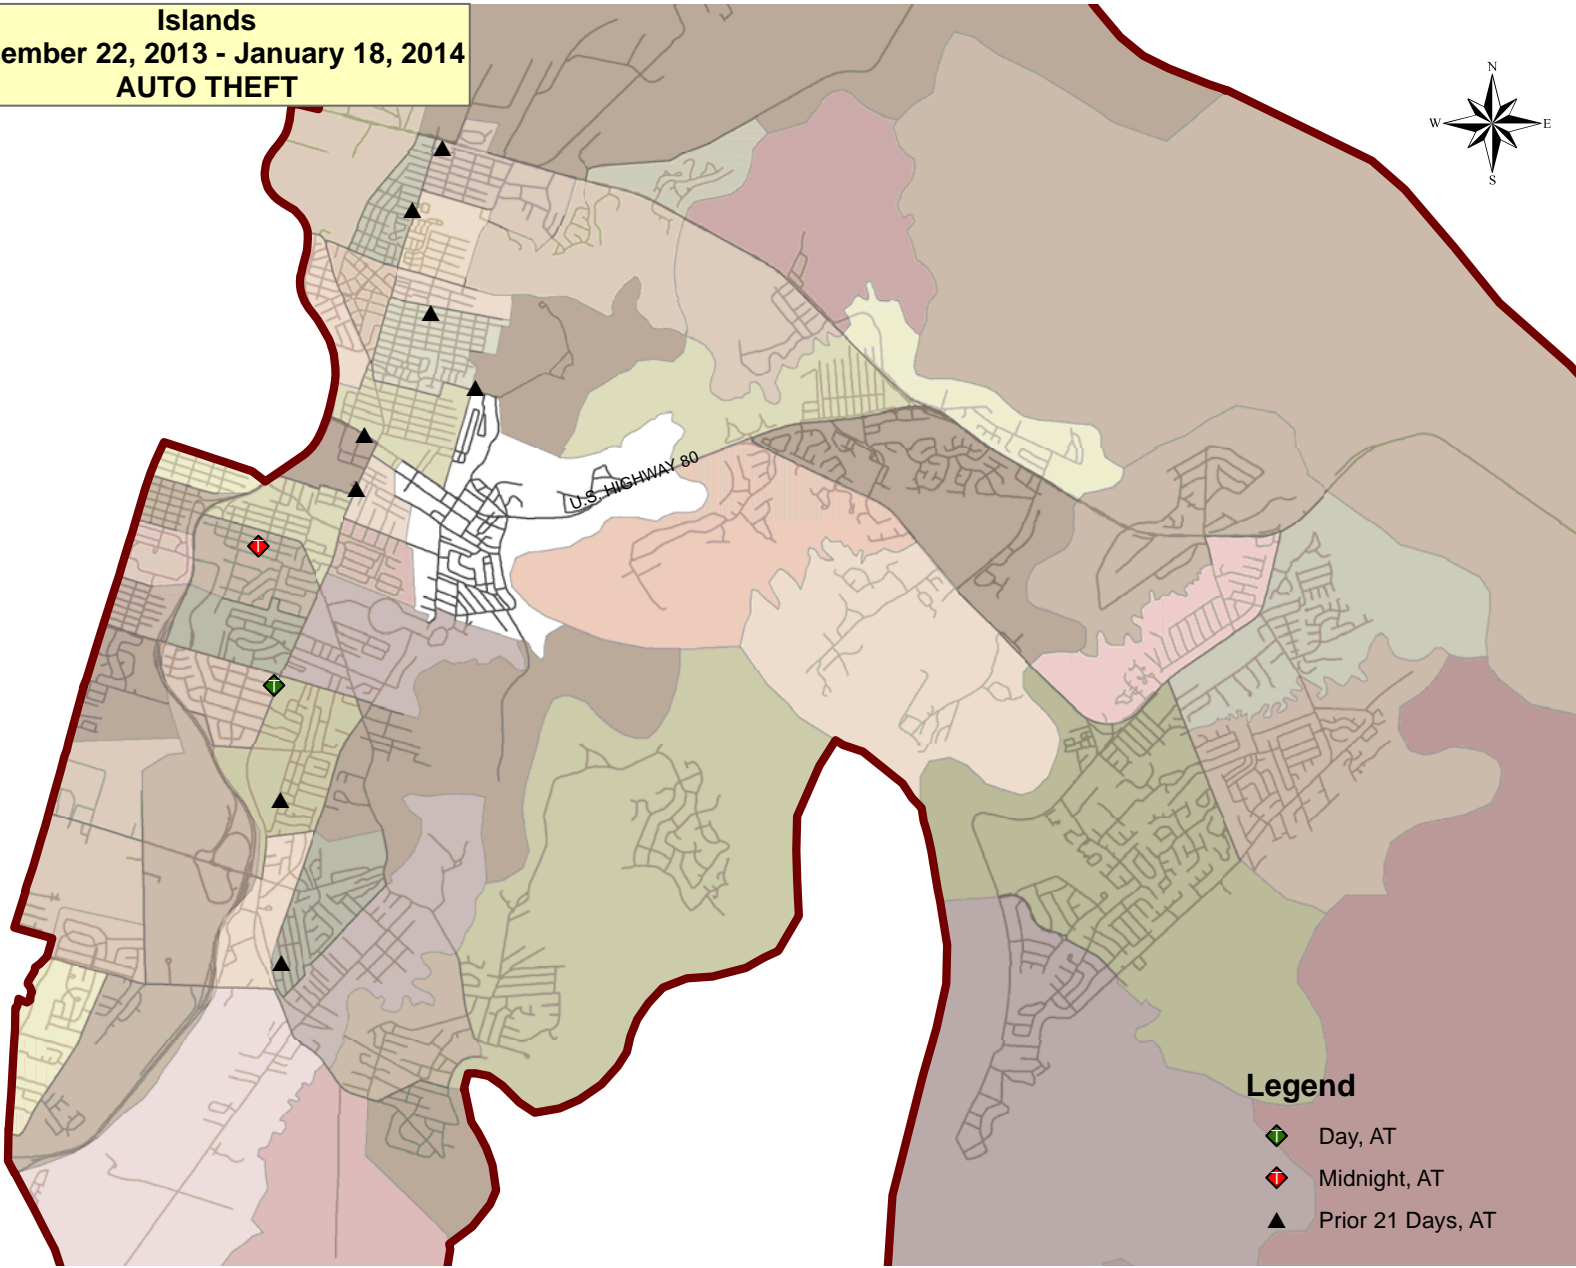

Islands
December 22, 2013 - January 18, 2014
AUTO THEFT

Legend

- Day, AT
- Midnight, AT
- ▲ Prior 21 Days, AT