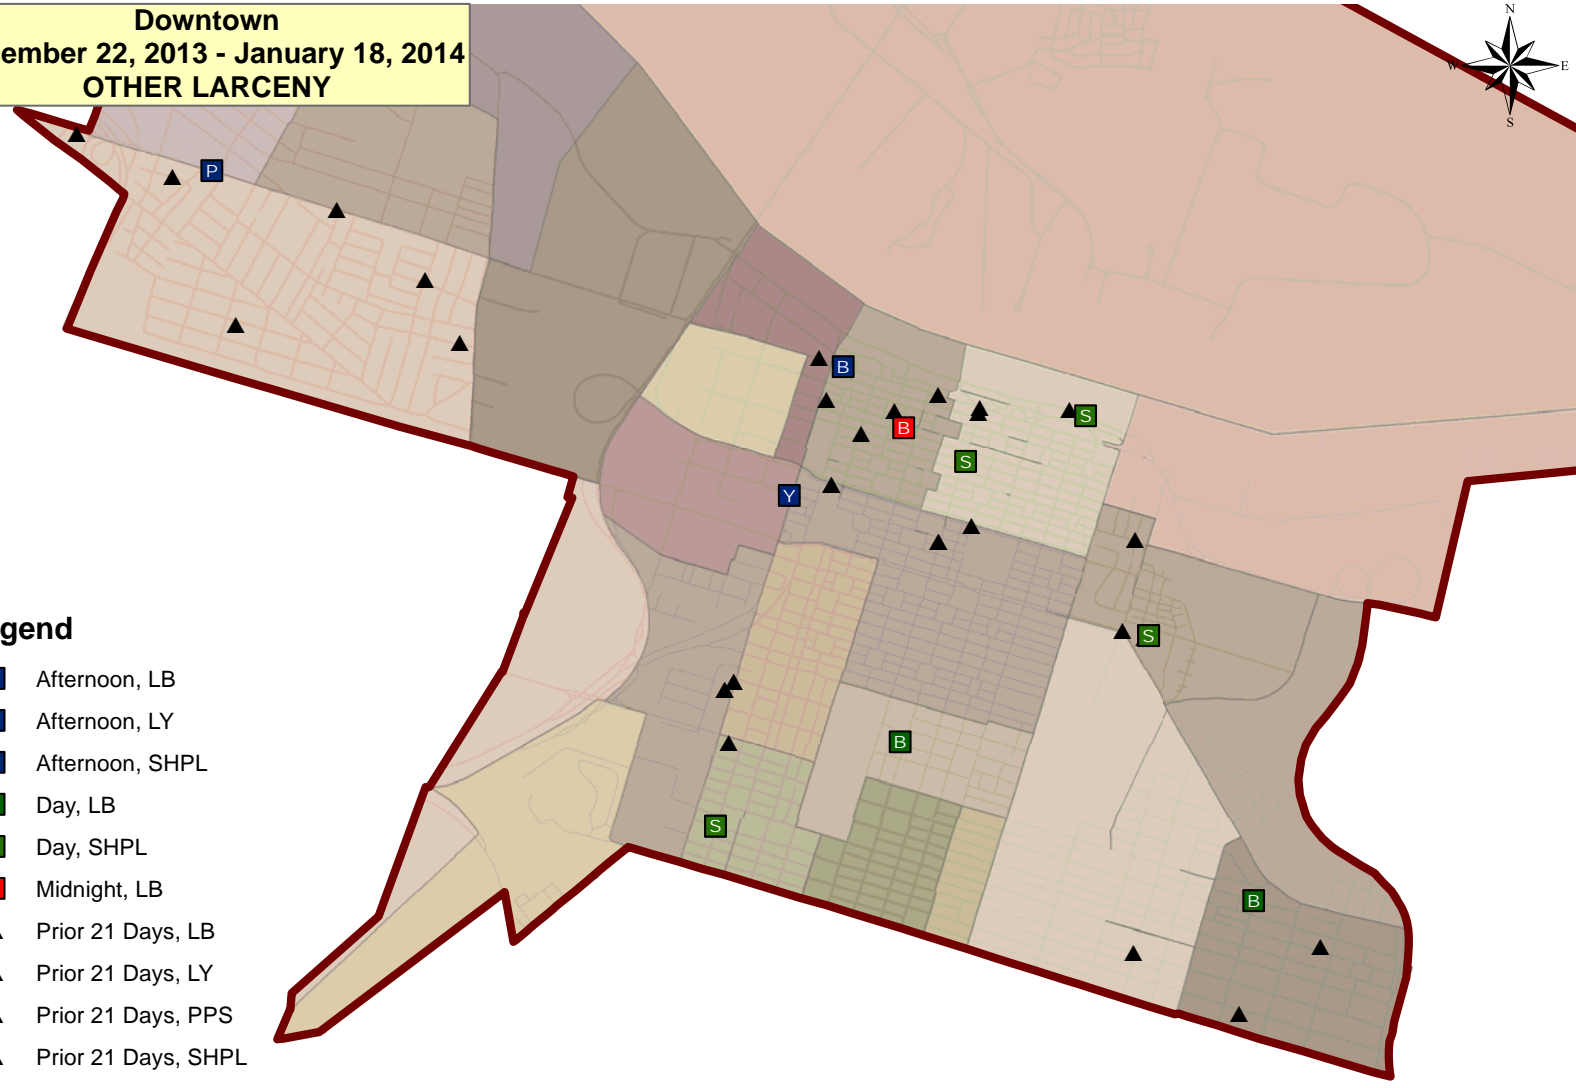

Downtown
December 22, 2013 - January 18, 2014
ROBBERY

Legend

- Ⓢ Afternoon, SR
- Ⓒ Afternoon, CR
- ▲ Prior 21 Days, CR
- ▲ Prior 21 Days, SR

Downtown
December 22, 2013 - January 18, 2014
BURGLARY

Legend

- B** Afternoon, RB
- R** Day, RB
- C** Midnight, CB
- ▲** Prior 21 Days, RB

Downtown
December 22, 2013 - January 18, 2014
AUTO LARCENY

Legend

-  Midnight, LA
-  Prior 21 Days, LA

Downtown
December 22, 2013 - January 18, 2014
AUTO THEFT

Legend

- ◆ Day, AT
- ◆ Midnight, AT
- ▲ Prior 21 Days, AT

Downtown
December 22, 2013 - January 18, 2014
OTHER LARCENY

Legend

- B Afternoon, LB
- Y Afternoon, LY
- P Afternoon, SHPL
- B Day, LB
- S Day, SHPL
- B Midnight, LB
- ▲ Prior 21 Days, LB
- ▲ Prior 21 Days, LY
- ▲ Prior 21 Days, PPS
- ▲ Prior 21 Days, SHPL

Downtown
December 22, 2013 - January 18, 2014
ALL INCIDENTS

Central
December 22, 2013 - January 18, 2014
ASSAULT

Legend

-  Afternoon, NO GUN
-  Midnight, GUN
-  Prior 21 Days, GUN
-  Prior 21 Days, NO GUN