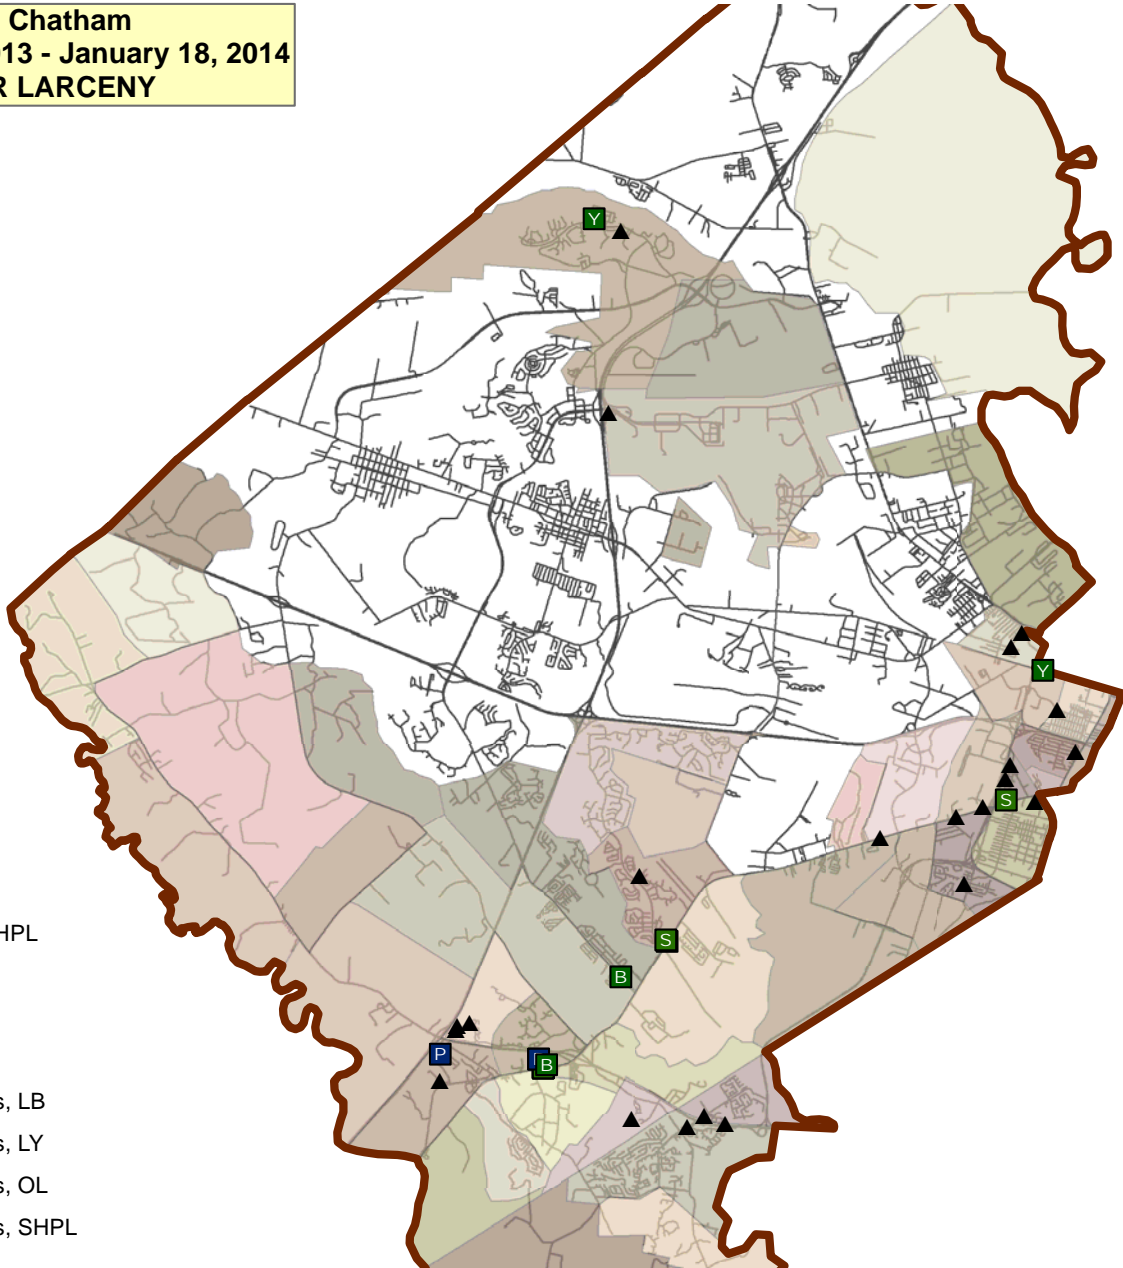

- Legend**
- ◆ Day, AT
 - ▲ Prior 21 Days, AT

West Chatham
December 22, 2013 - January 18, 2014
AUTO LARCENY

Legend

Shift, Ugrp

- Day, LA
- Prior 21 Days, LA

West Chatham
December 22, 2013 - January 18, 2014
OTHER LARCENY

Legend

- P Afternoon, SHPL
- B Day, LB
- Y Day, LY
- S Day, SHPL
- ▲ Prior 21 Days, LB
- ▲ Prior 21 Days, LY
- ▲ Prior 21 Days, OL
- ▲ Prior 21 Days, SHPL

West Chatham
December 22, 2013 - January 18, 2014
ALL INCIDENTS