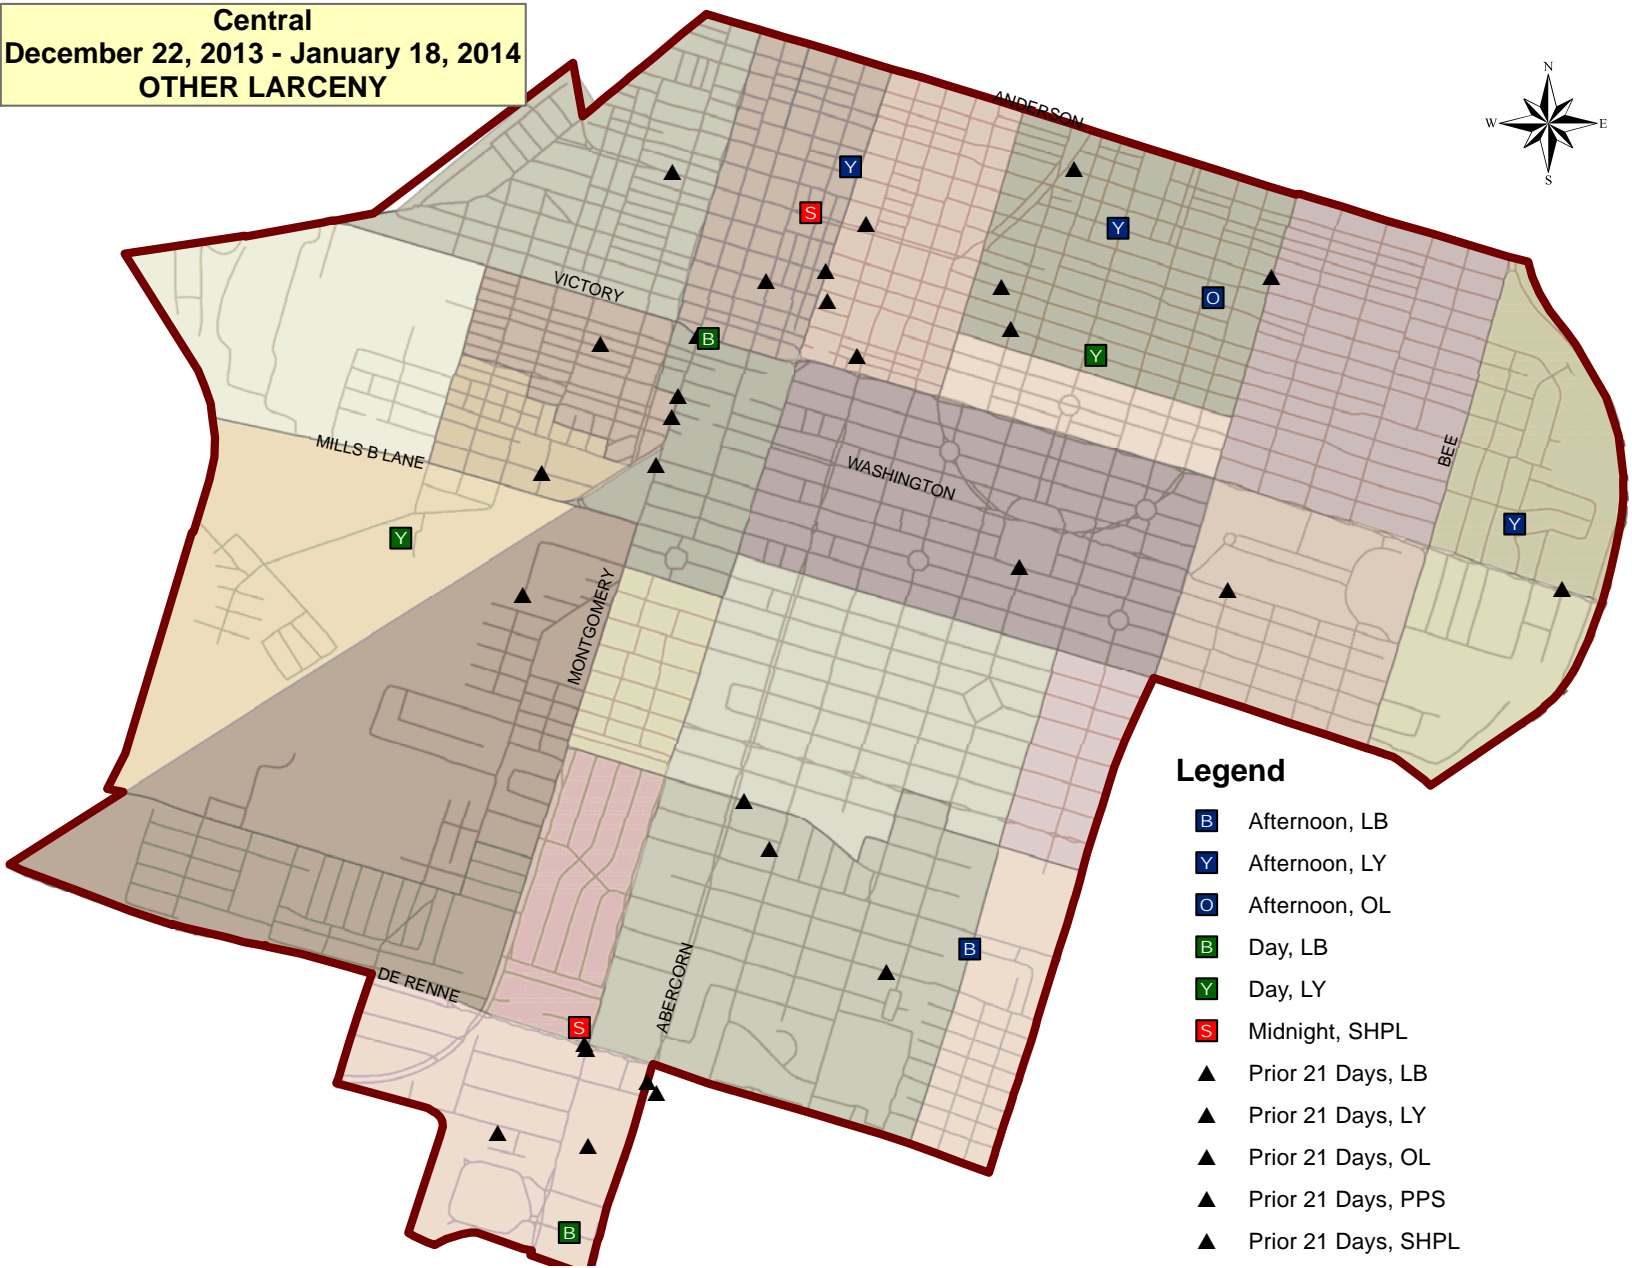

Central
December 22, 2013 - January 18, 2014
ROBBERY

Legend

- Afternoon, SR
- Day, SR
- ▲ Prior 21 Days, CR
- ▲ Prior 21 Days, SR

Central
December 22, 2013 - January 18, 2014
BURGLARY

- Legend**
- B Afternoon, RB
 - R Day, RB
 - R Midnight, RB
 - ▲ Prior 21 Days, CB
 - ▲ Prior 21 Days, RB

Central
December 22, 2013 - January 18, 2014
AUTO THEFT

Legend

- ◆ Afternoon, AT
- ◆ Day, AT
- ◆ Midnight, AT
- ▲ Prior 21 Days, AT

Central
December 22, 2013 - January 18, 2014
AUTO LARCENY

Central
December 22, 2013 - January 18, 2014
OTHER LARCENY

Legend

- B Afternoon, LB
- Y Afternoon, LY
- O Afternoon, OL
- B Day, LB
- Y Day, LY
- S Midnight, SHPL
- ▲ Prior 21 Days, LB
- ▲ Prior 21 Days, LY
- ▲ Prior 21 Days, OL
- ▲ Prior 21 Days, PPS
- ▲ Prior 21 Days, SHPL