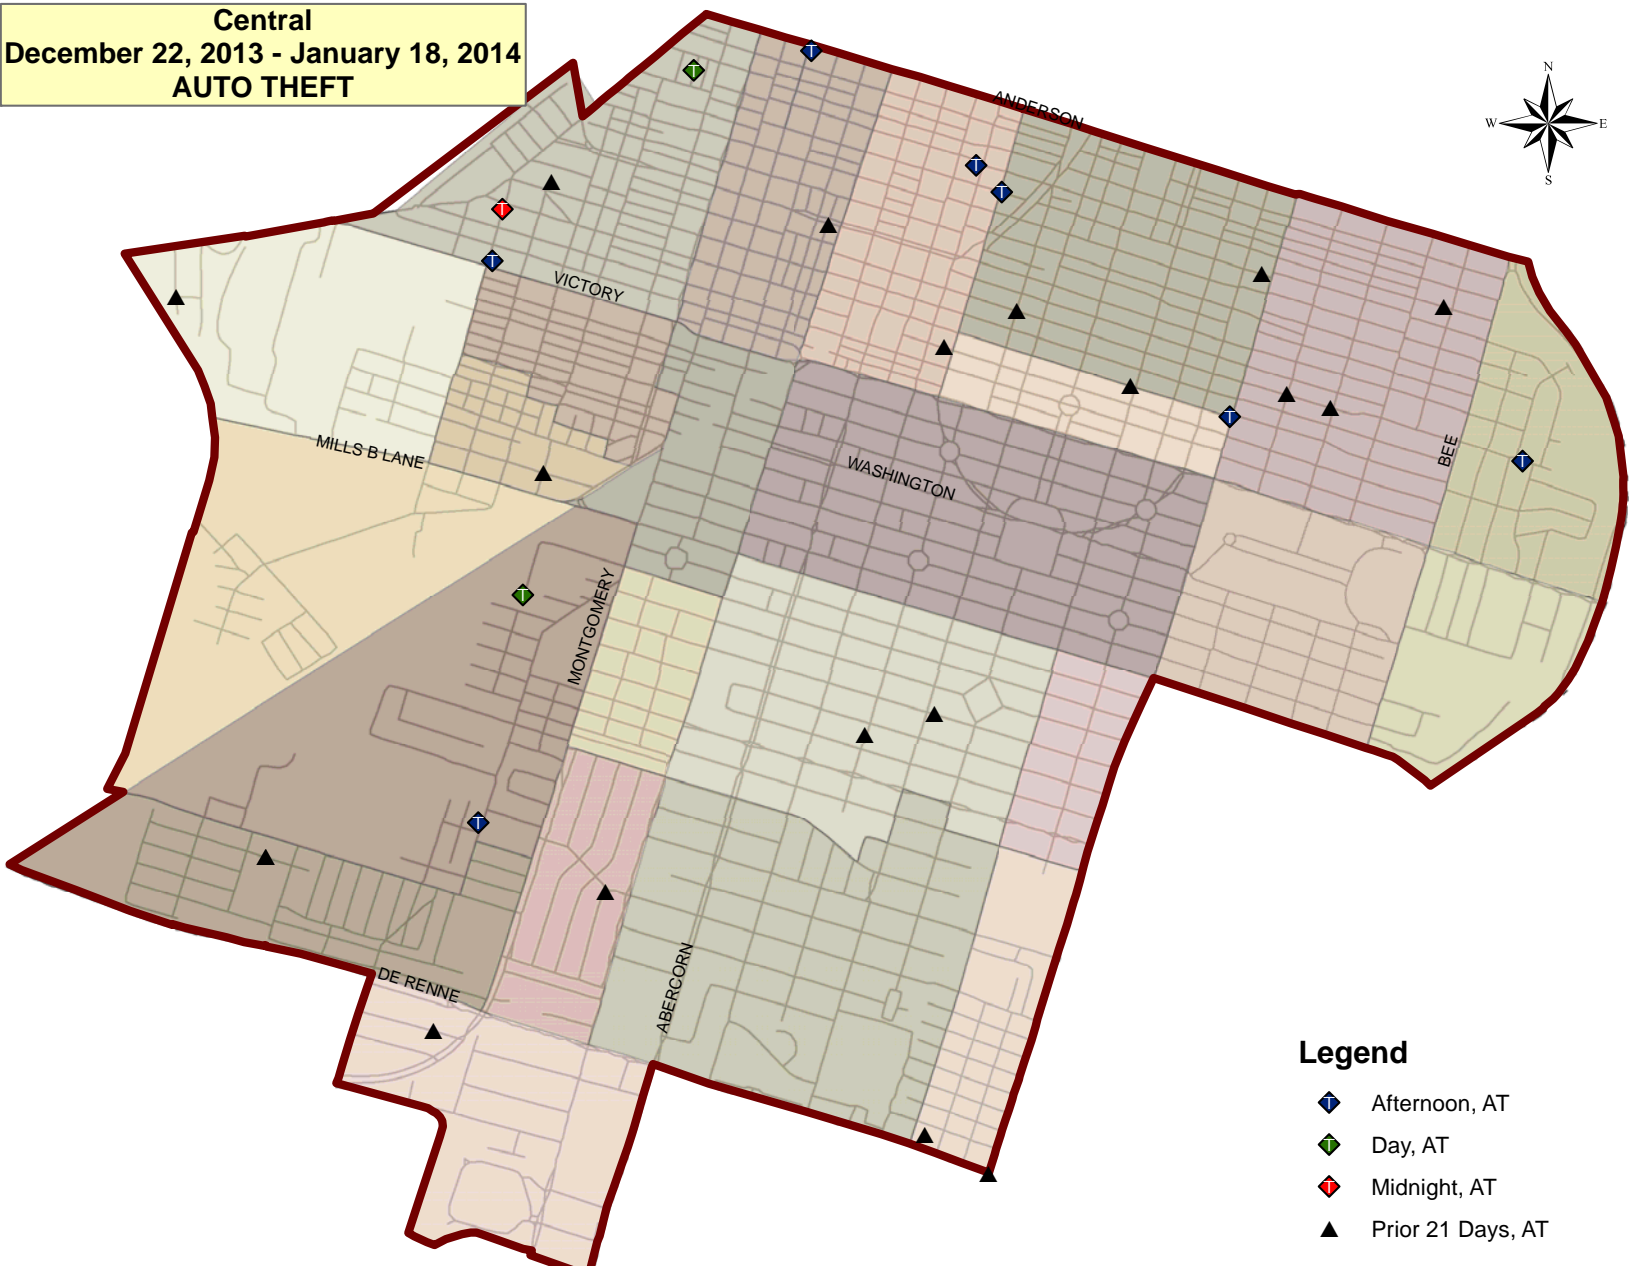

Central
December 22, 2013 - January 18, 2014
ROBBERY

Legend

- Afternoon, SR
- Day, SR
- ▲ Prior 21 Days, CR
- ▲ Prior 21 Days, SR

Central
December 22, 2013 - January 18, 2014
BURGLARY

- Legend**
- B Afternoon, RB
 - R Day, RB
 - R Midnight, RB
 - ▲ Prior 21 Days, CB
 - ▲ Prior 21 Days, RB

Central
December 22, 2013 - January 18, 2014
AUTO THEFT

Legend

- ◆ Afternoon, AT
- ◆ Day, AT
- ◆ Midnight, AT
- ▲ Prior 21 Days, AT

Central
December 22, 2013 - January 18, 2014
AUTO LARCENY

Central
December 22, 2013 - January 18, 2014
OTHER LARCENY