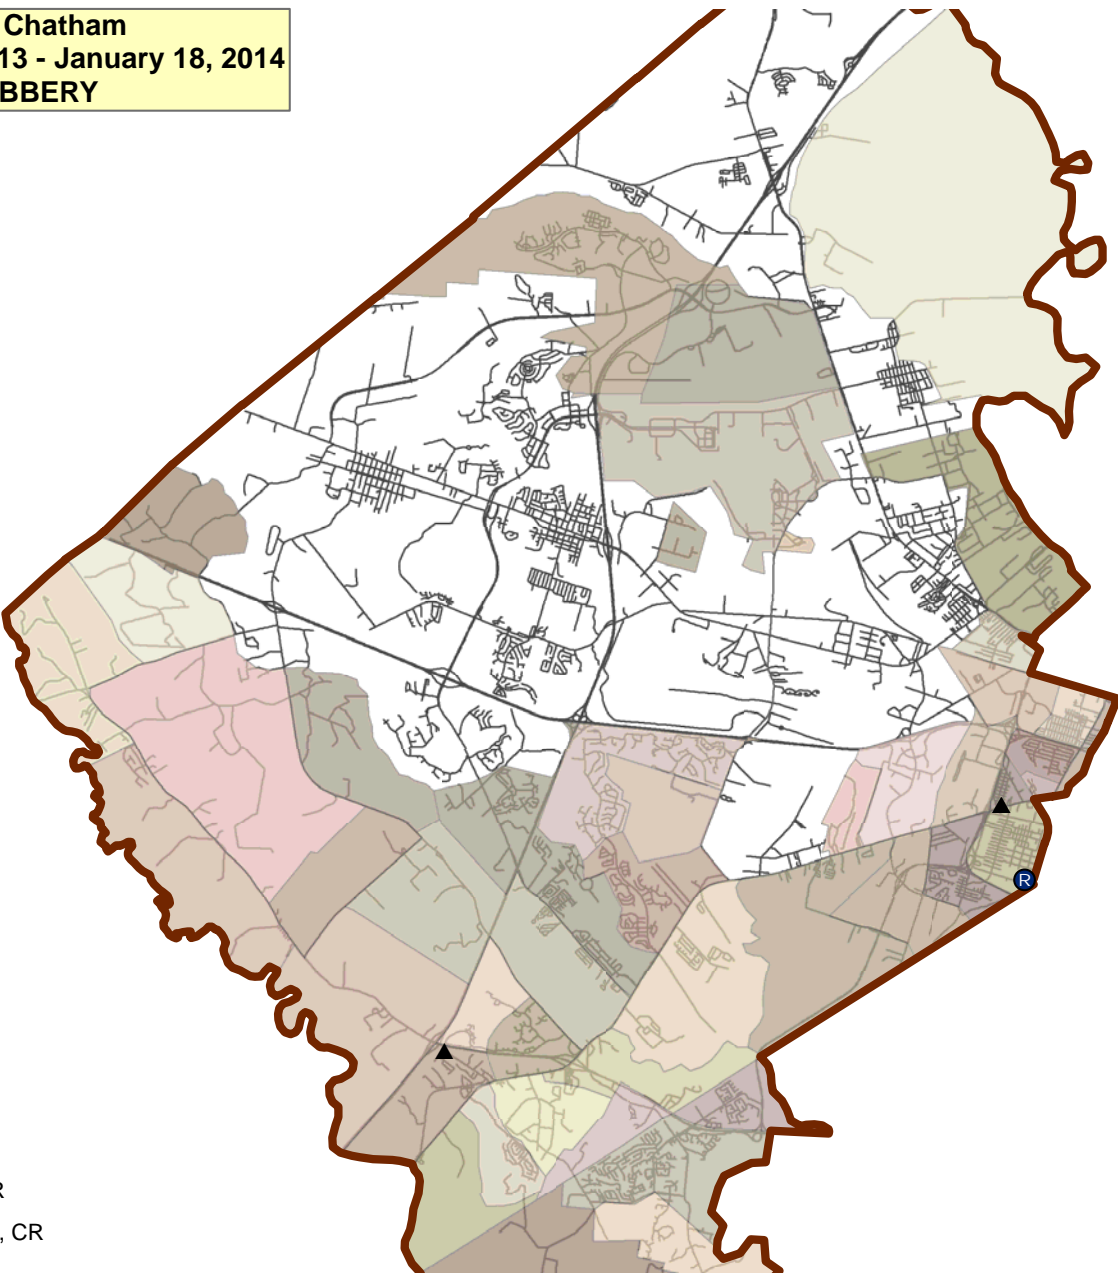

West Chatham
December 22, 2013 - January 18, 2014
ASSAULT

Legend

- ▲ Prior 21 Days, H
- ▲ Prior 21 Days, RA

West Chatham
December 22, 2013 - January 18, 2014
ROBBERY

Legend

Rob

Shift, Ugrp

Ⓡ Afternoon, RR

▲ Prior 21 Days, CR

West Chatham
December 22, 2013 - January 18, 2014
BURGLARY

- Legend**
- B Afternoon, RB
 - R Day, RB
 - ▲ Prior 21 Days, CB
 - ▲ Prior 21 Days, RB

West Chatham
December 22, 2013 - January 18, 2014
AUTO THEFT