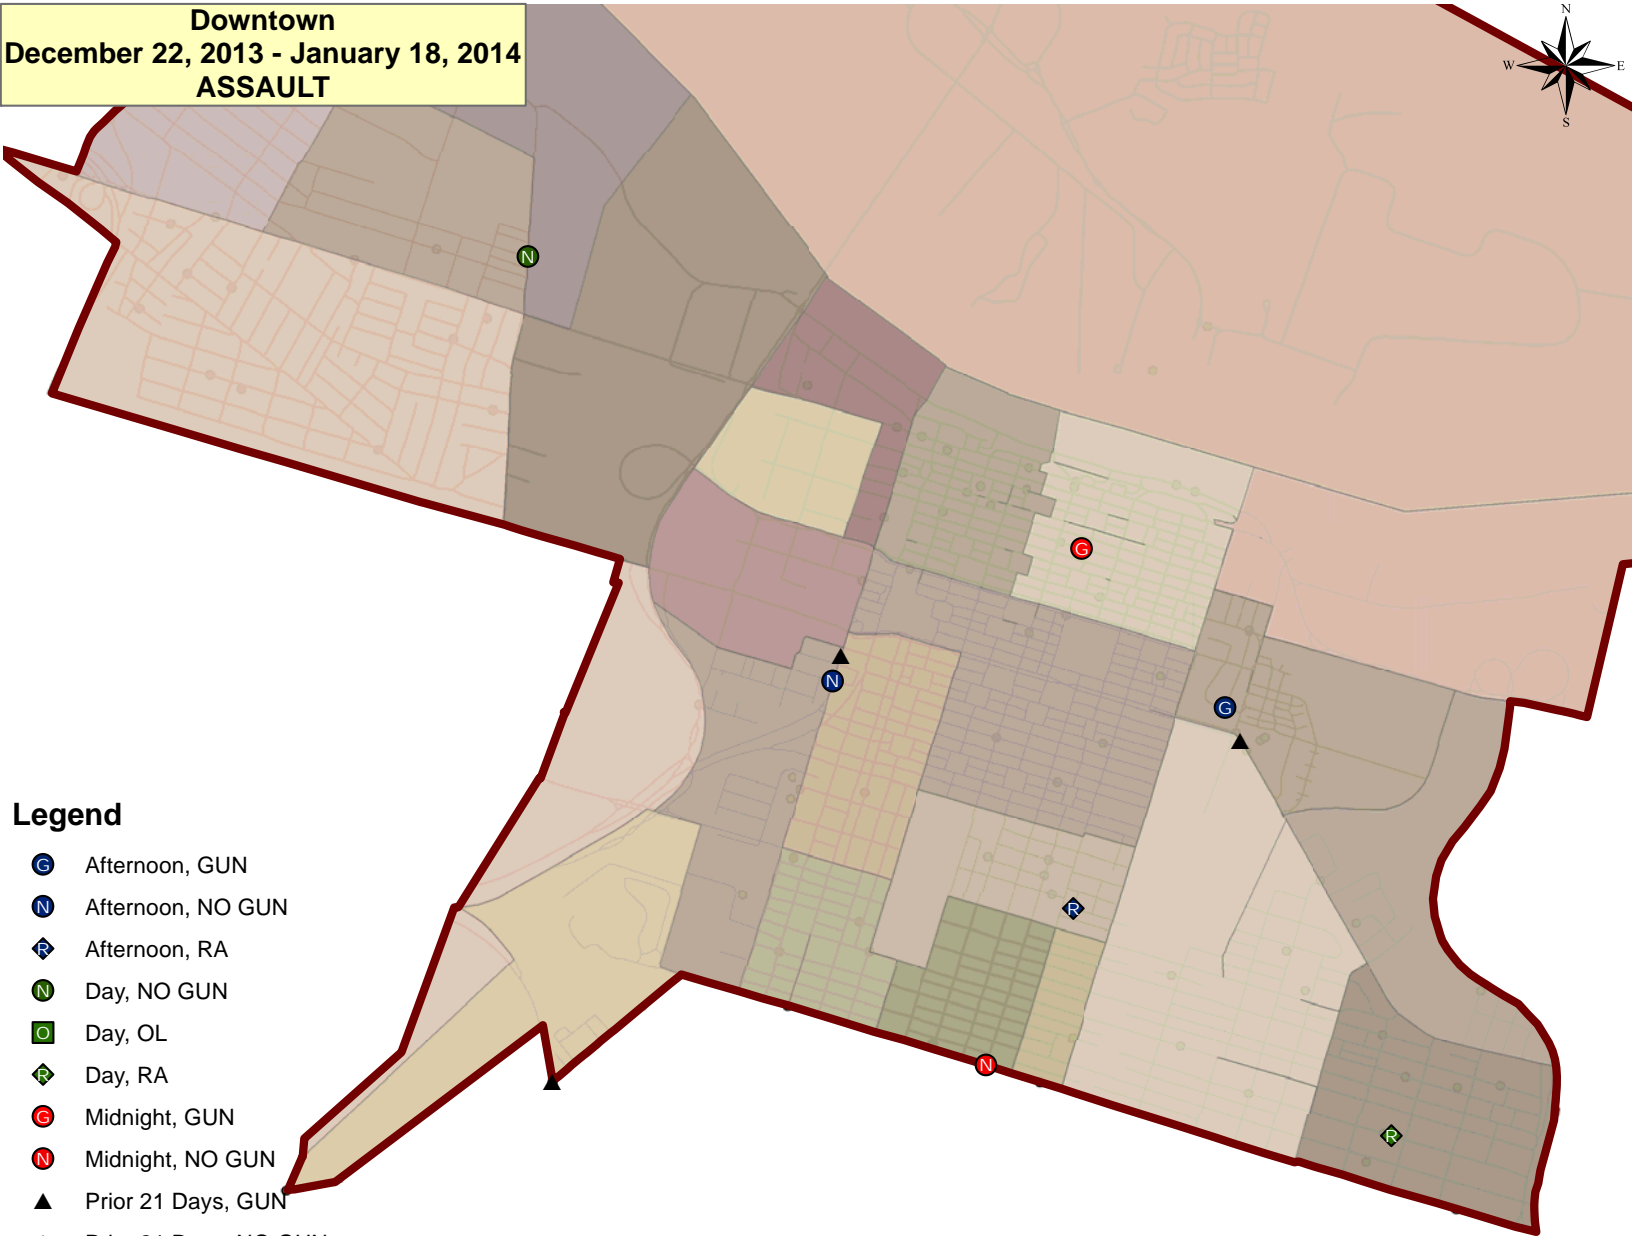

- Legend**
- ◆ Day, AT
 - ▲ Prior 21 Days, AT

West Chatham
December 22, 2013 - January 18, 2014
AUTO LARCENY

Legend

Shift, Ugrp

- Day, LA
- Prior 21 Days, LA

West Chatham
December 22, 2013 - January 18, 2014
OTHER LARCENY

Legend

- P Afternoon, SHPL
- B Day, LB
- Y Day, LY
- S Day, SHPL
- ▲ Prior 21 Days, LB
- ▲ Prior 21 Days, LY
- ▲ Prior 21 Days, OL
- ▲ Prior 21 Days, SHPL

West Chatham
December 22, 2013 - January 18, 2014
ALL INCIDENTS

Downtown
December 22, 2013 - January 18, 2014
ASSAULT

- Legend**
- Afternoon, GUN
 - Afternoon, NO GUN
 - ◆ Afternoon, RA
 - Day, NO GUN
 - Day, OL
 - ◆ Day, RA
 - Midnight, GUN
 - Midnight, NO GUN
 - ▲ Prior 21 Days, GUN
 - ▲ Prior 21 Days, NO GUN

Downtown
December 22, 2013 - January 18, 2014
ROBBERY

Legend

- Ⓢ Afternoon, SR
- Ⓒ Afternoon, CR
- ▲ Prior 21 Days, CR
- ▲ Prior 21 Days, SR

Downtown
December 22, 2013 - January 18, 2014
BURGLARY

Legend

- B** Afternoon, RB
- R** Day, RB
- C** Midnight, CB
- ▲** Prior 21 Days, RB