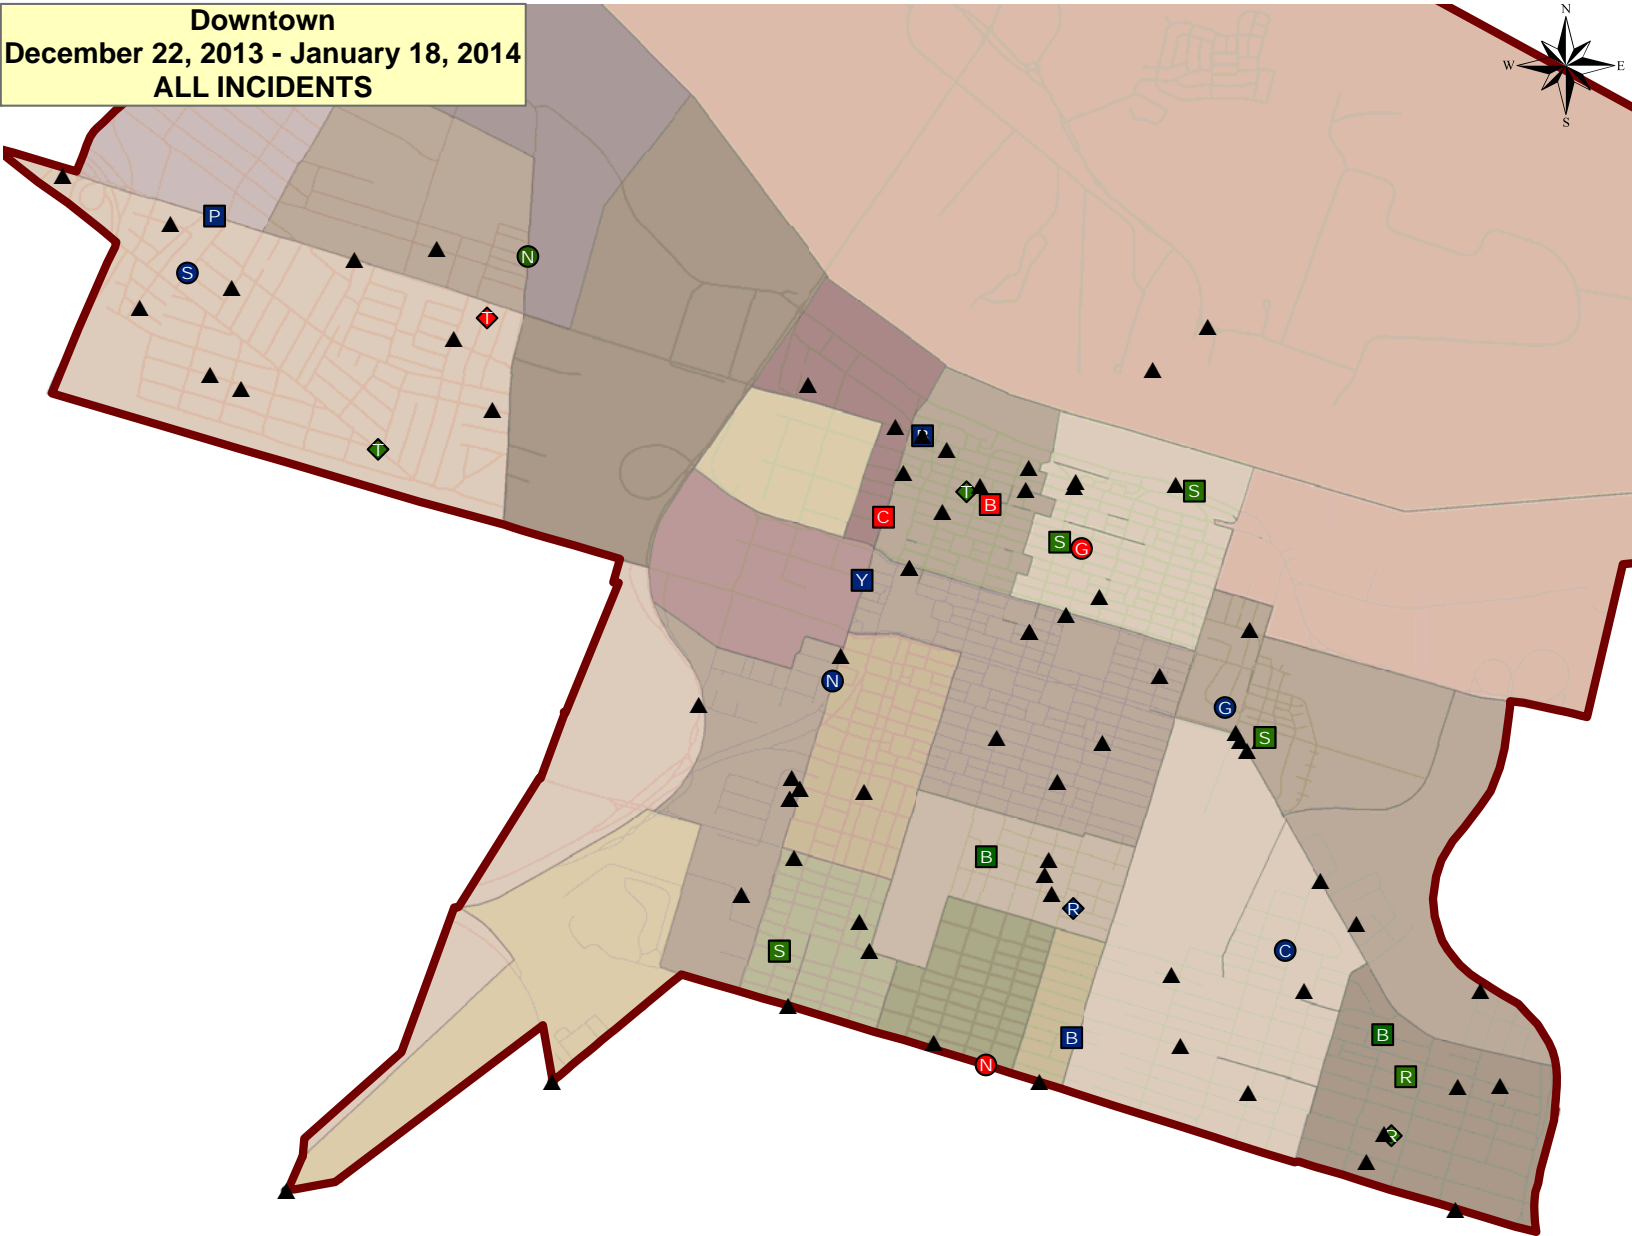

Downtown
December 22, 2013 - January 18, 2014
ROBBERY

Legend

- Ⓢ Afternoon, SR
- Ⓒ Afternoon, CR
- ▲ Prior 21 Days, CR
- ▲ Prior 21 Days, SR

Downtown
December 22, 2013 - January 18, 2014
BURGLARY

Legend

- B** Afternoon, RB
- R** Day, RB
- C** Midnight, CB
- ▲** Prior 21 Days, RB

Downtown
December 22, 2013 - January 18, 2014
OTHER LARCENY

Legend

- B Afternoon, LB
- Y Afternoon, LY
- P Afternoon, SHPL
- B Day, LB
- S Day, SHPL
- B Midnight, LB
- ▲ Prior 21 Days, LB
- ▲ Prior 21 Days, LY
- ▲ Prior 21 Days, PPS
- ▲ Prior 21 Days, SHPL

Downtown
December 22, 2013 - January 18, 2014
ALL INCIDENTS

Central
December 22, 2013 - January 18, 2014
ASSAULT

Legend

-  Afternoon, NO GUN
-  Midnight, GUN
-  Prior 21 Days, GUN
-  Prior 21 Days, NO GUN

Central
December 22, 2013 - January 18, 2014
ROBBERY

Legend

- Afternoon, SR
- Day, SR
- ▲ Prior 21 Days, CR
- ▲ Prior 21 Days, SR

Central
December 22, 2013 - January 18, 2014
BURGLARY

- Legend**
- B Afternoon, RB
 - R Day, RB
 - R Midnight, RB
 - ▲ Prior 21 Days, CB
 - ▲ Prior 21 Days, RB