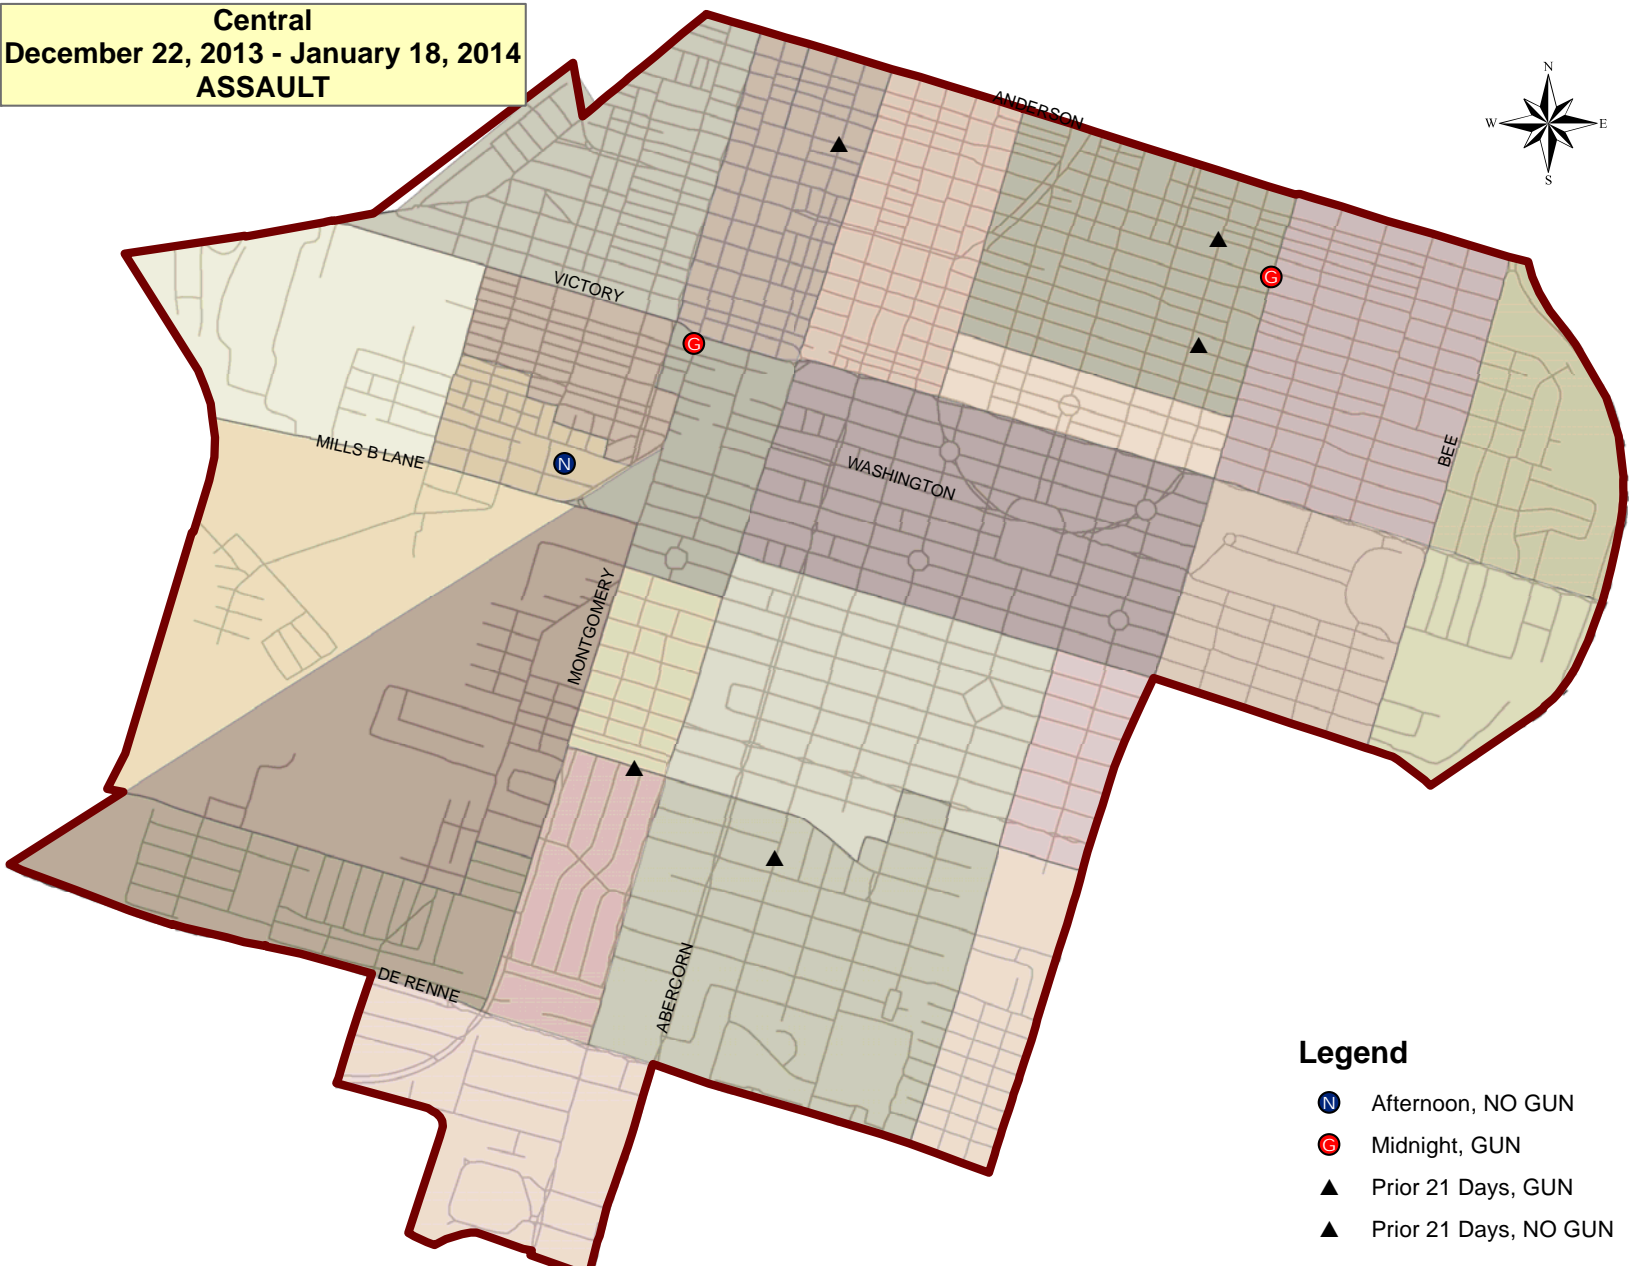

Downtown
December 22, 2013 - January 18, 2014
OTHER LARCENY

Legend

- B Afternoon, LB
- Y Afternoon, LY
- P Afternoon, SHPL
- B Day, LB
- S Day, SHPL
- B Midnight, LB
- ▲ Prior 21 Days, LB
- ▲ Prior 21 Days, LY
- ▲ Prior 21 Days, PPS
- ▲ Prior 21 Days, SHPL

Downtown
December 22, 2013 - January 18, 2014
ALL INCIDENTS

Central
December 22, 2013 - January 18, 2014
ASSAULT

Legend

-  Afternoon, NO GUN
-  Midnight, GUN
-  Prior 21 Days, GUN
-  Prior 21 Days, NO GUN

Central
December 22, 2013 - January 18, 2014
ROBBERY

Legend

- Afternoon, SR
- Day, SR
- ▲ Prior 21 Days, CR
- ▲ Prior 21 Days, SR

Central
December 22, 2013 - January 18, 2014
BURGLARY

- Legend**
- B Afternoon, RB
 - R Day, RB
 - R Midnight, RB
 - ▲ Prior 21 Days, CB
 - ▲ Prior 21 Days, RB