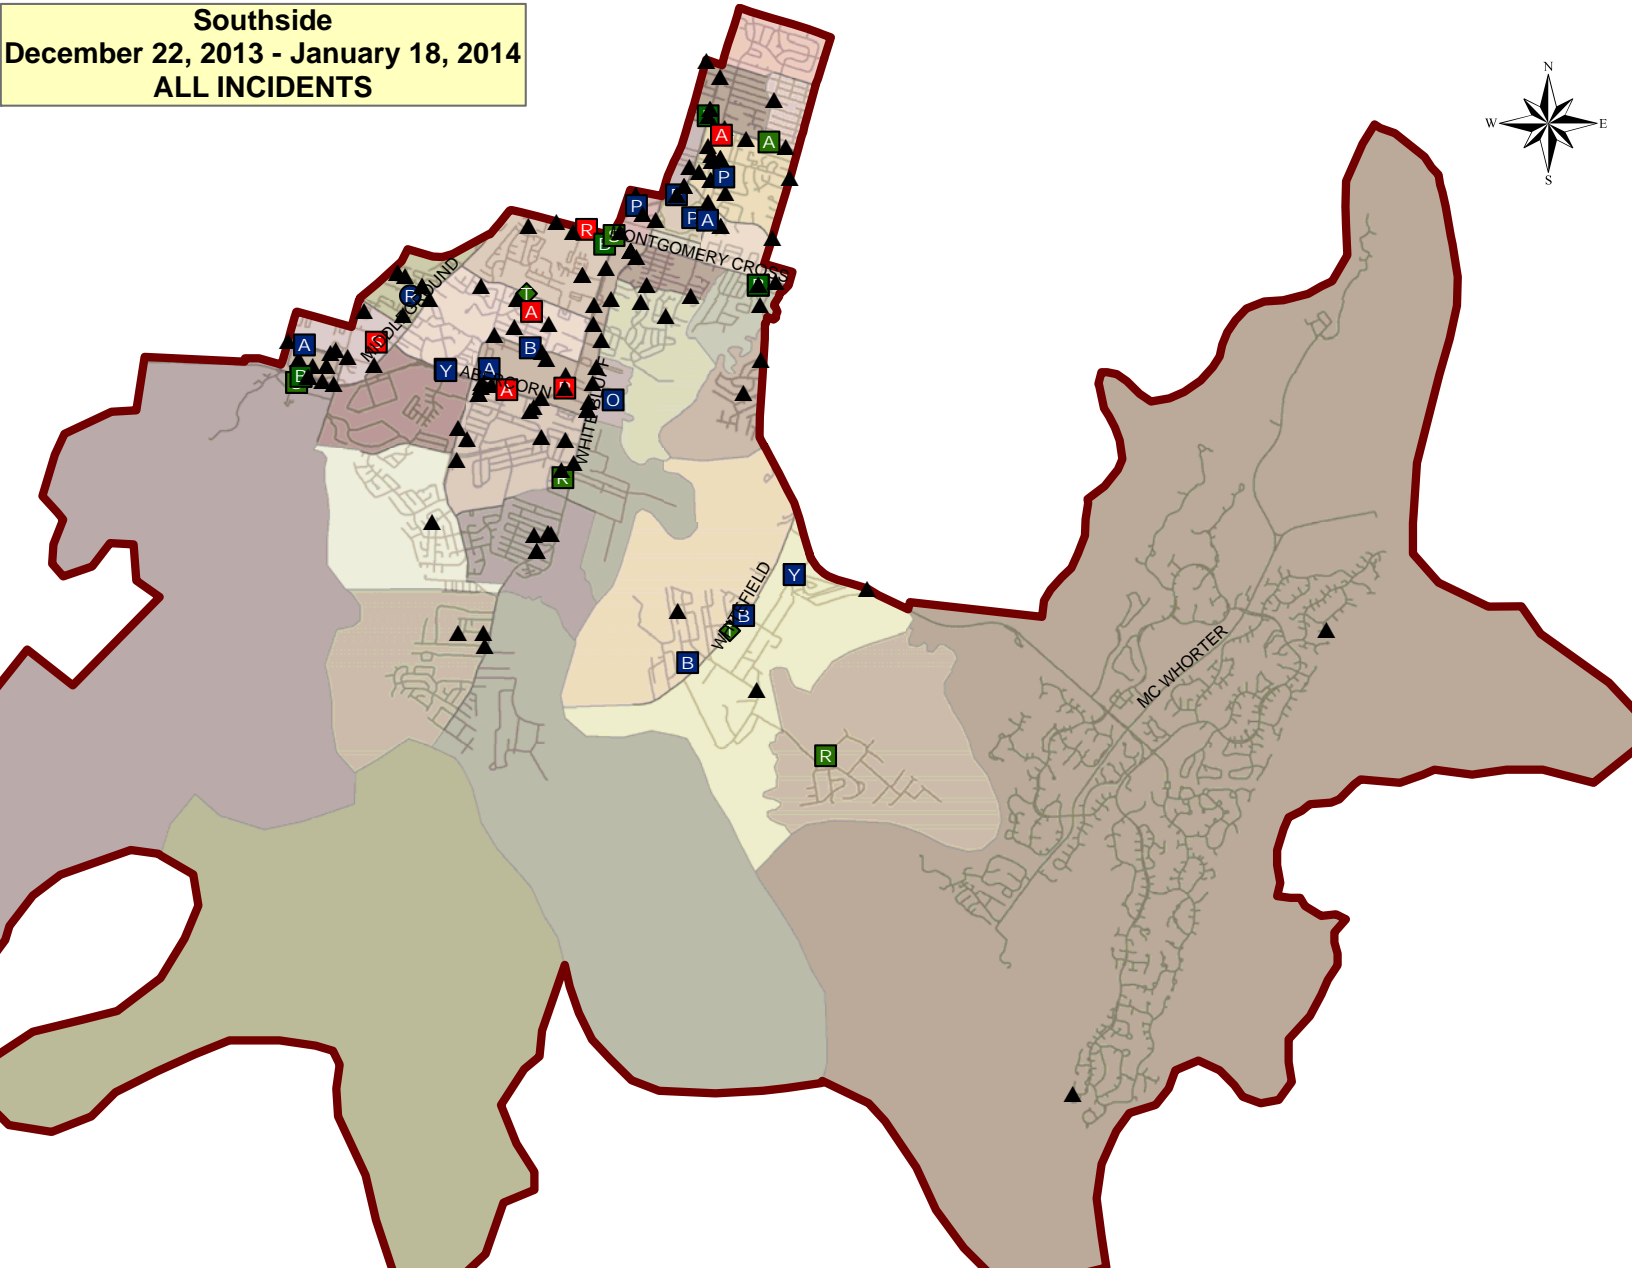

Southside
December 22, 2013 - January 18, 2014
ALL INCIDENTS