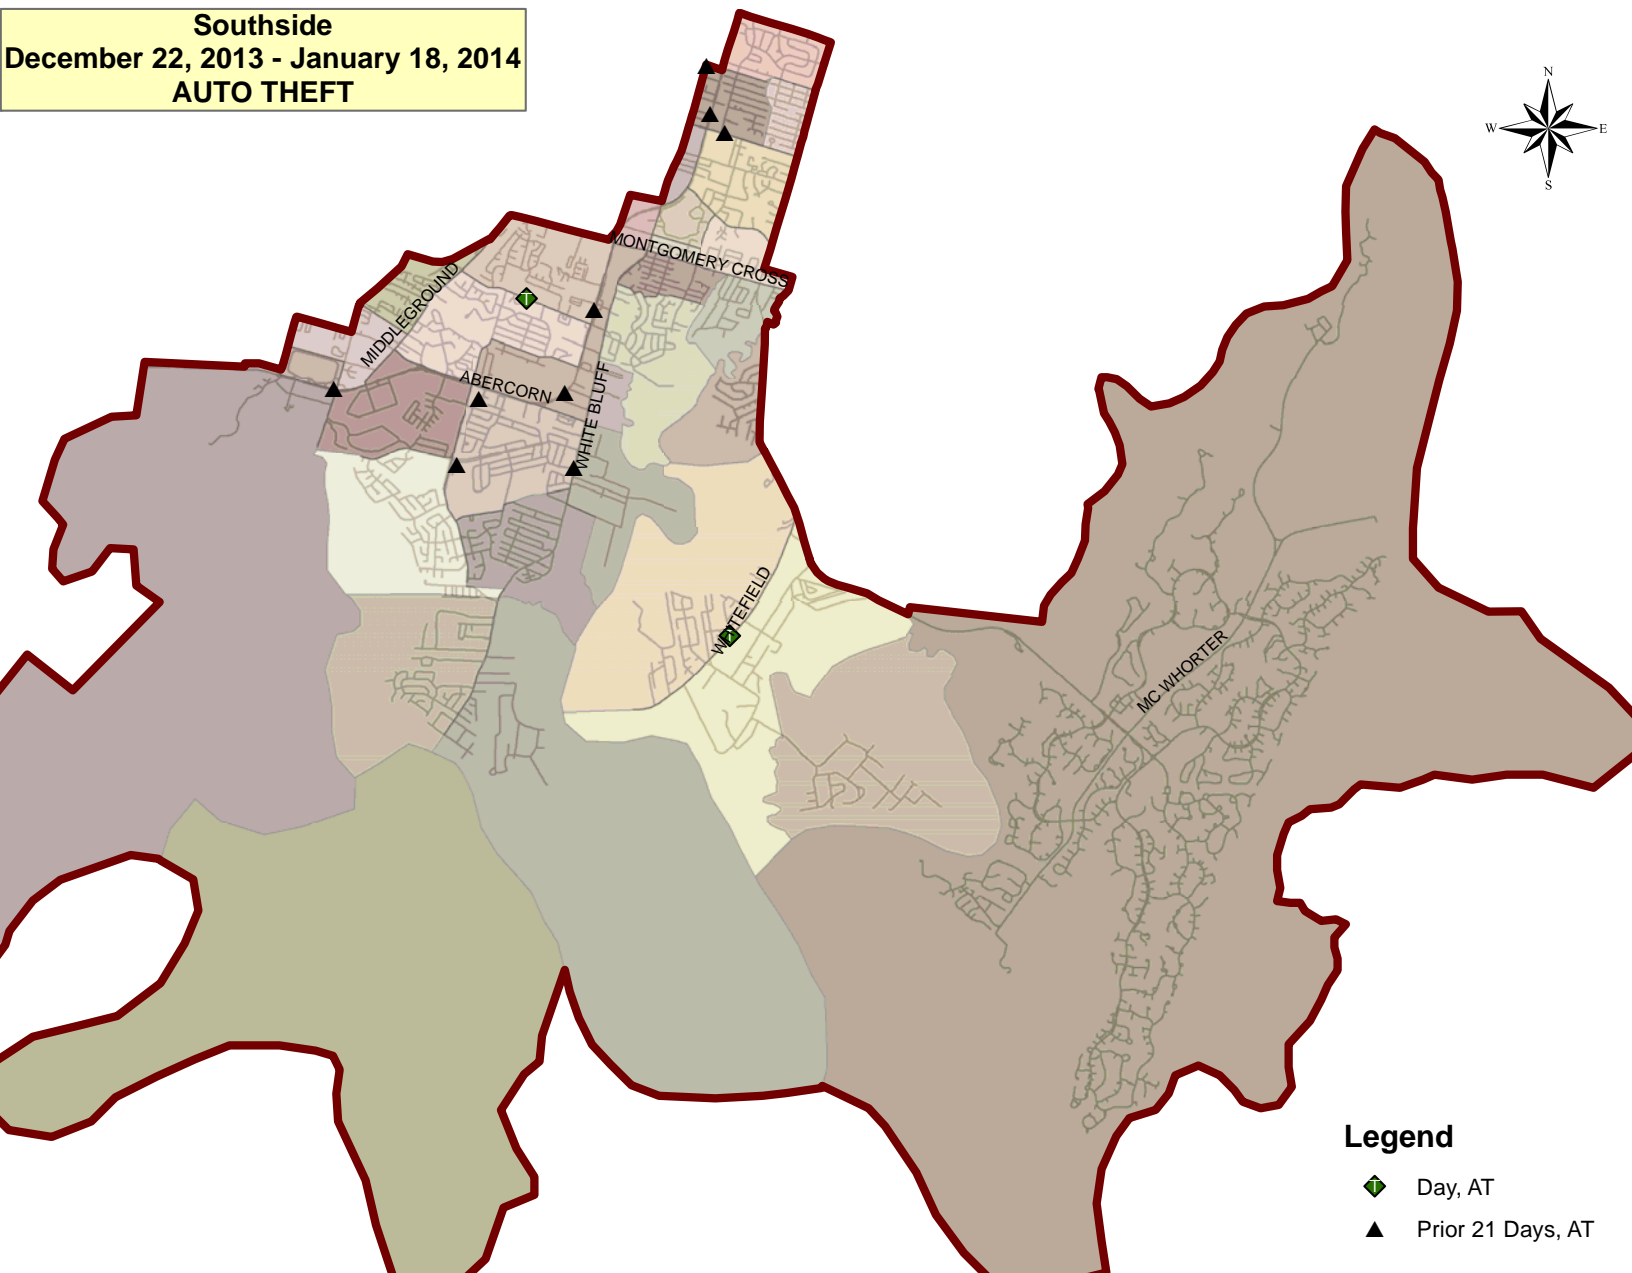

Southside
December 22, 2013 - January 18, 2014
AUTO THEFT

Legend

- Day, AT
- Prior 21 Days, AT