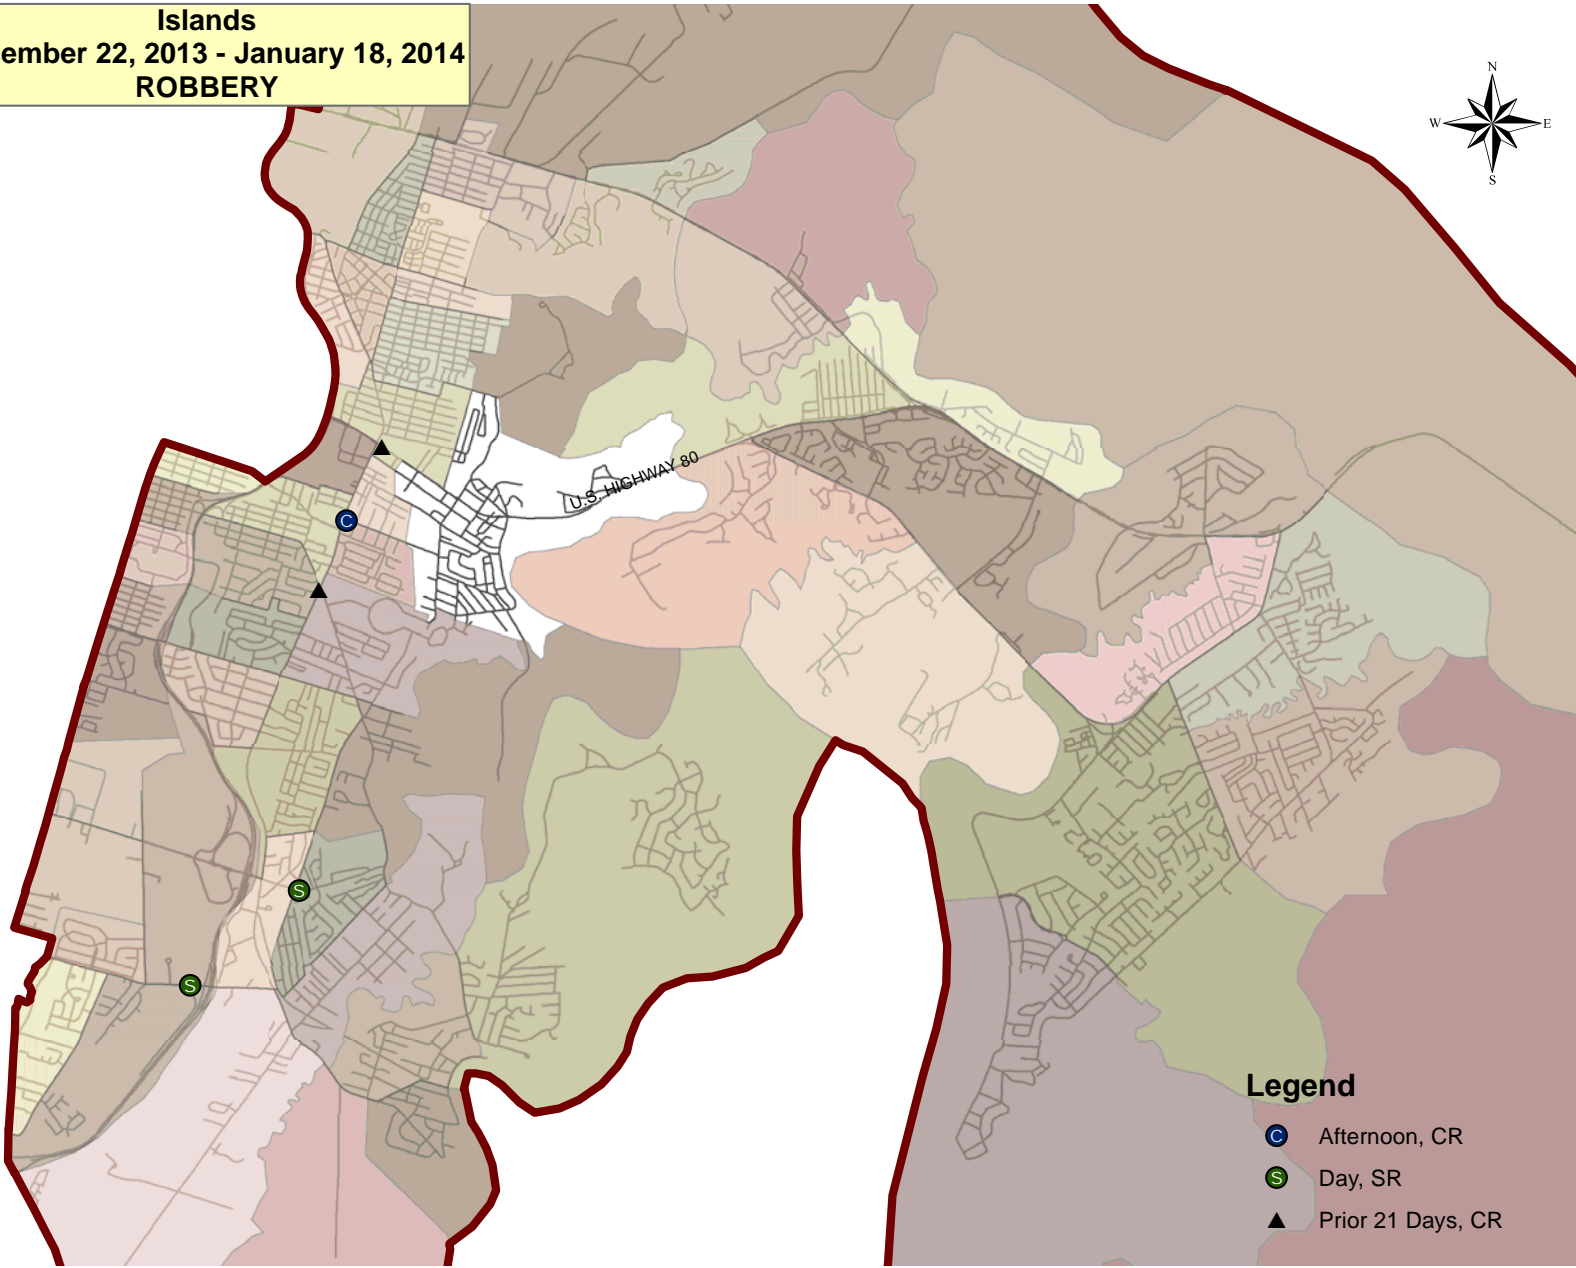

Islands
December 22, 2013 - January 18, 2014
ROBBERY

Legend

- C** Afternoon, CR
- S** Day, SR
- ▲** Prior 21 Days, CR

Islands
December 22, 2013 - January 18, 2014
BURGLARY

Legend

- B Afternoon, RB
- C Day, CB
- R Day, RB
- ▲ Prior 21 Days, CB
- ▲ Prior 21 Days, RB