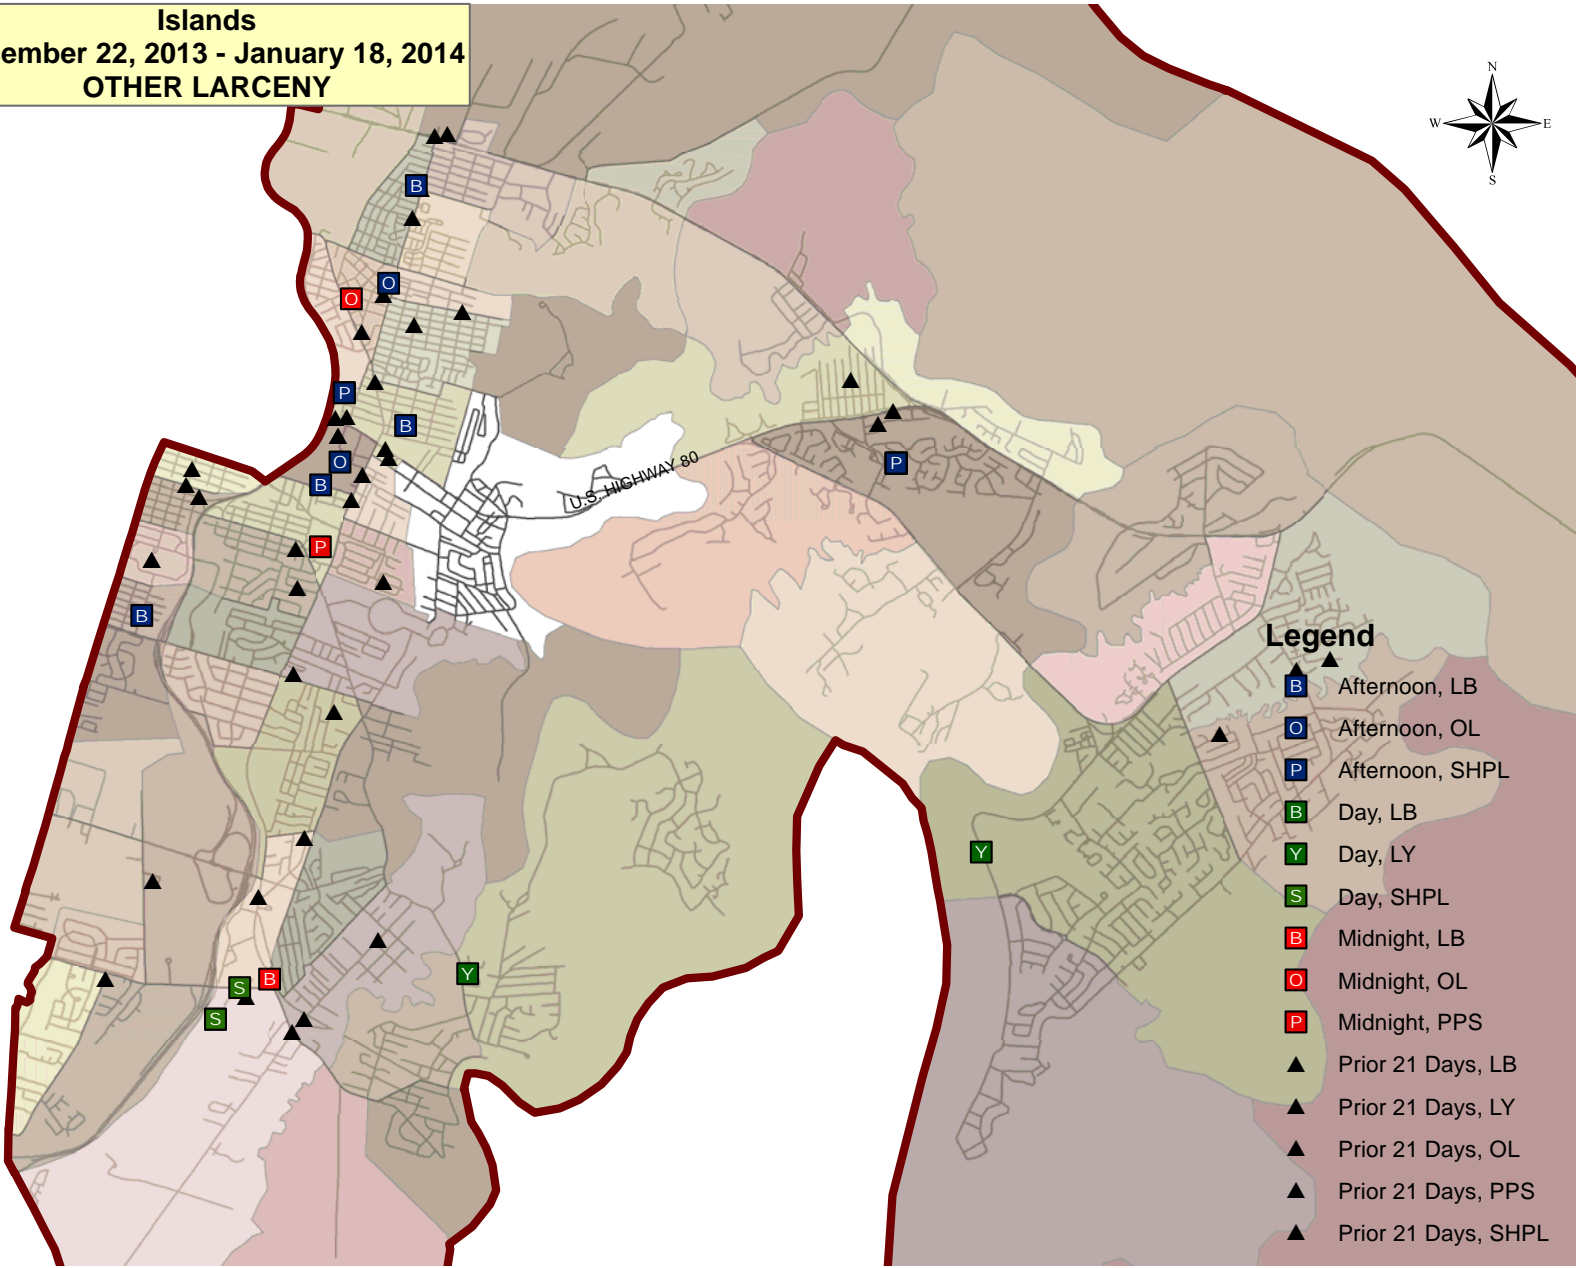

Islands
December 22, 2013 - January 18, 2014
ROBBERY

Legend

- C** Afternoon, CR
- S** Day, SR
- ▲** Prior 21 Days, CR

Islands
December 22, 2013 - January 18, 2014
BURGLARY

Legend

- B Afternoon, RB
- C Day, CB
- R Day, RB
- ▲ Prior 21 Days, CB
- ▲ Prior 21 Days, RB

Islands
December 22, 2013 - January 18, 2014
AUTO THEFT

Legend

- ◆ Day, AT
- ◆ Midnight, AT
- ▲ Prior 21 Days, AT

Islands
December 22, 2013 - January 18, 2014
AUTO LARCENY

Legend

-  Afternoon, LA
-  Day, LA
-  Prior 21 Days, LA

Islands
December 22, 2013 - January 18, 2014
OTHER LARCENY

- Legend**
- ▲ Afternoon, LB
 - ▲ Afternoon, OL
 - ▲ Afternoon, SHPL
 - ▲ Day, LB
 - ▲ Day, LY
 - ▲ Day, SHPL
 - ▲ Midnight, LB
 - ▲ Midnight, OL
 - ▲ Midnight, PPS
 - ▲ Prior 21 Days, LB
 - ▲ Prior 21 Days, LY
 - ▲ Prior 21 Days, OL
 - ▲ Prior 21 Days, PPS
 - ▲ Prior 21 Days, SHPL

Islands
December 22, 2013 - January 18, 2014
ALL INCIDENTS