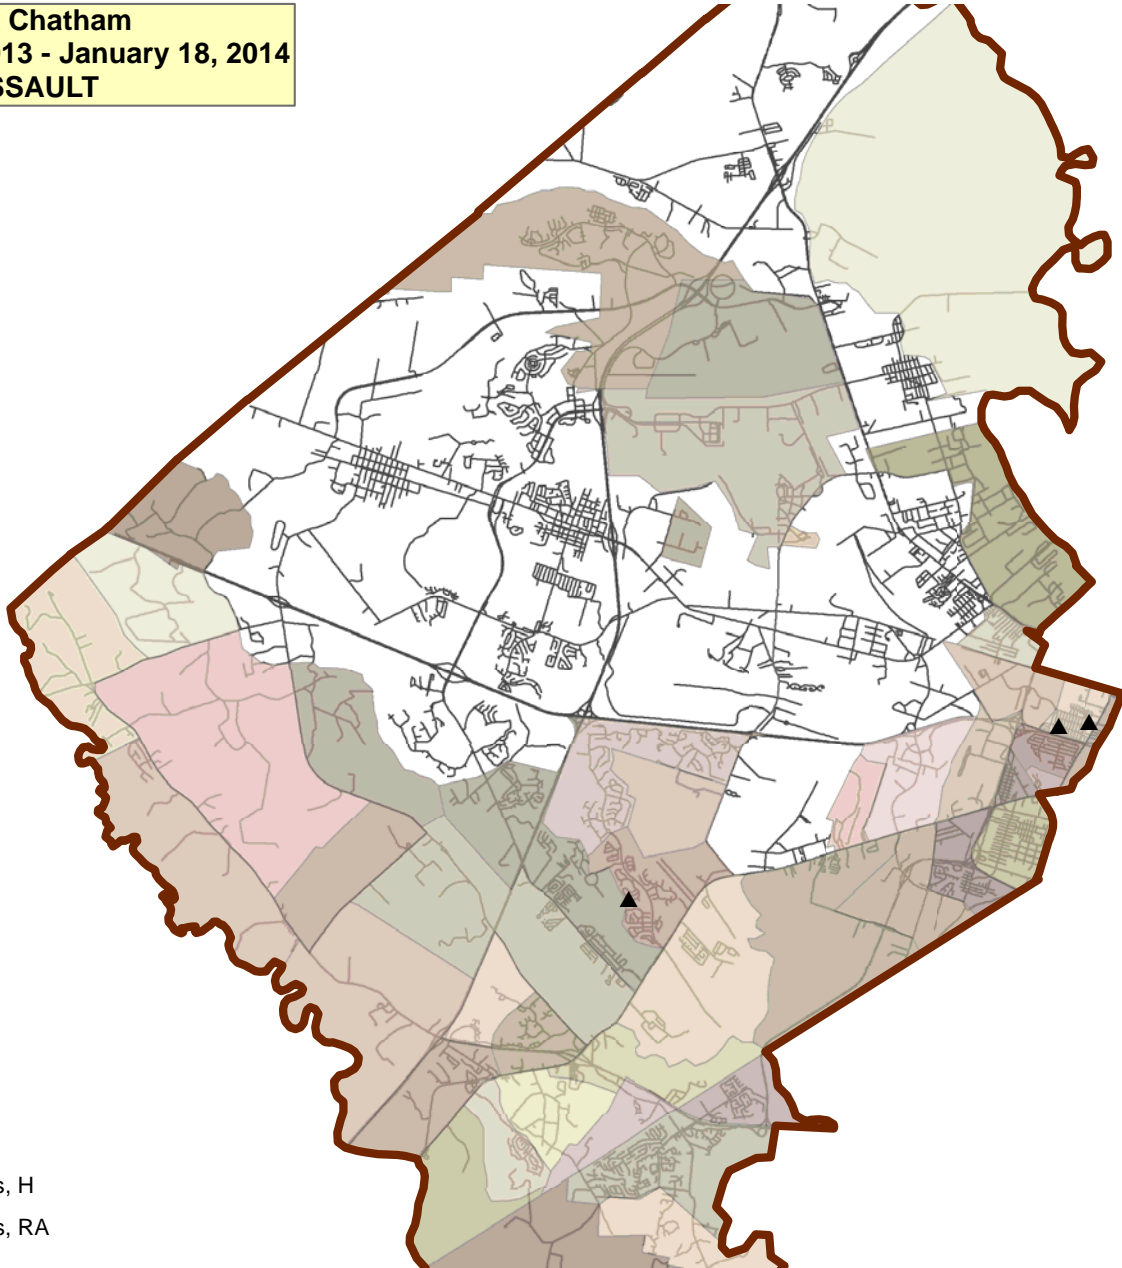

West Chatham
December 22, 2013 - January 18, 2014
ASSAULT

Legend

- ▲ Prior 21 Days, H
- ▲ Prior 21 Days, RA

West Chatham
December 22, 2013 - January 18, 2014
ROBBERY

Legend

Rob

Shift, Ugrp

Ⓡ Afternoon, RR