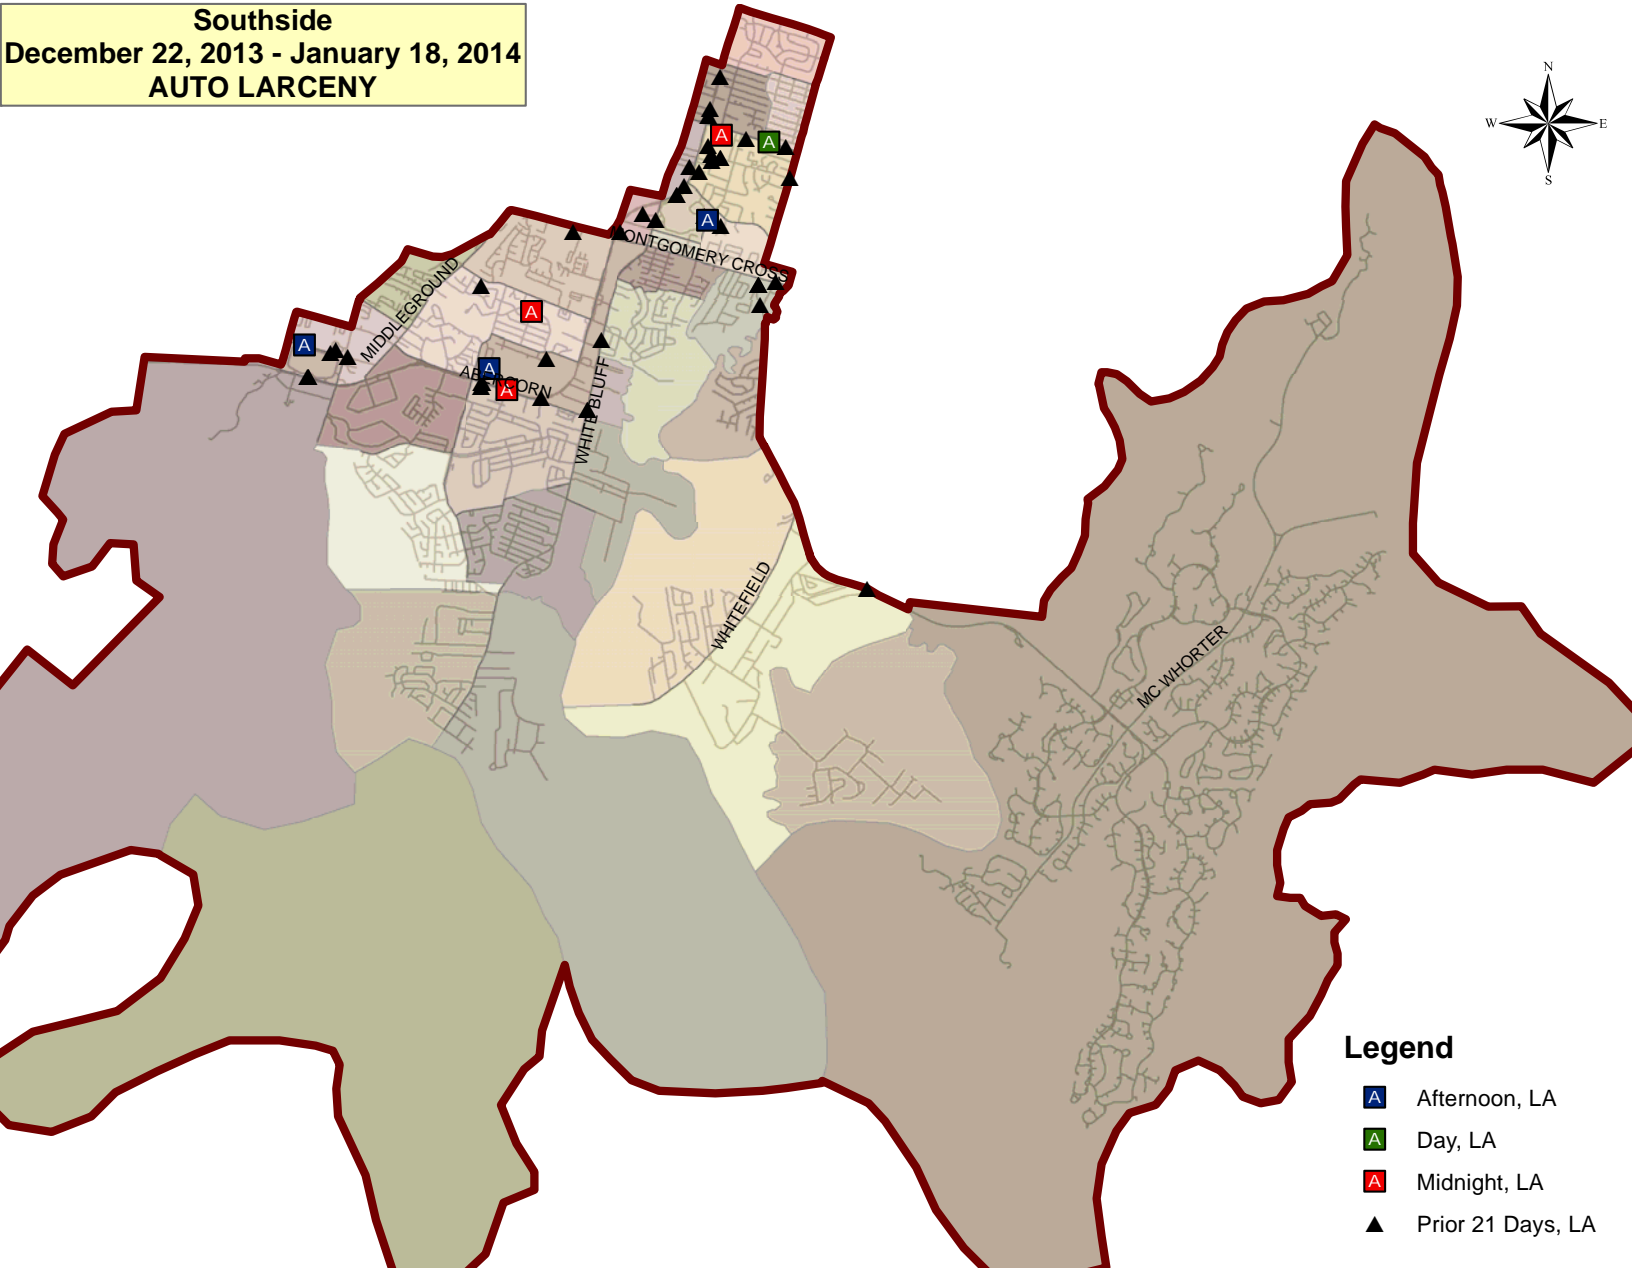

Southside
December 22, 2013 - January 18, 2014
AUTO LARCENY

Legend

- Afternoon, LA
- Day, LA
- Midnight, LA
- Prior 21 Days, LA