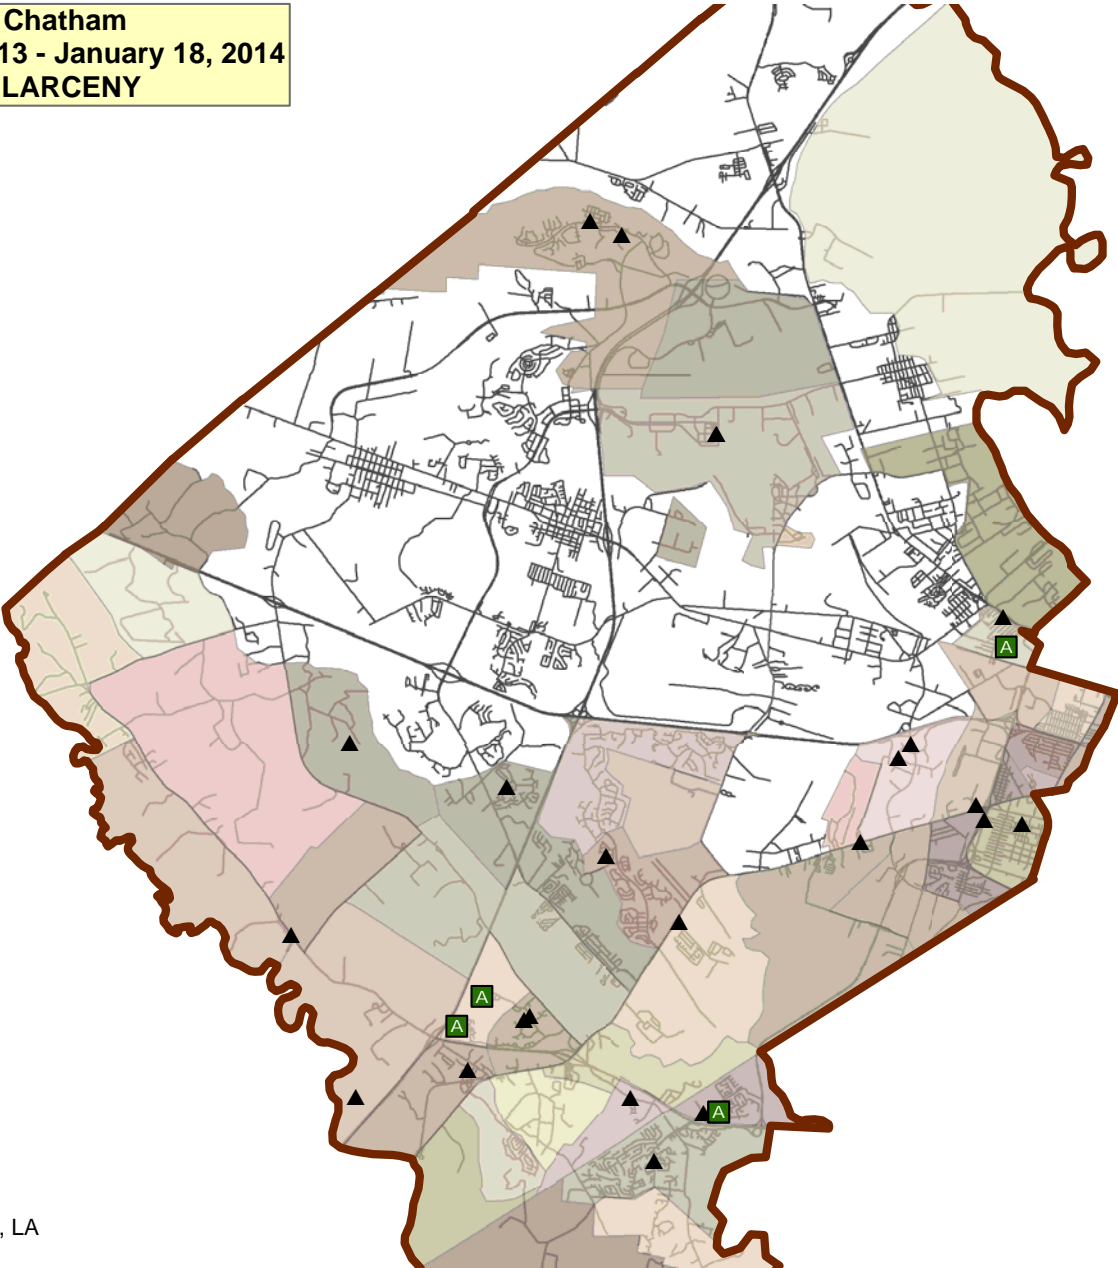

West Chatham
December 22, 2013 - January 18, 2014
ASSAULT

Legend

- ▲ Prior 21 Days, H
- ▲ Prior 21 Days, RA

West Chatham
December 22, 2013 - January 18, 2014
ROBBERY

Legend

Rob

Shift, Ugrp

Ⓡ Afternoon, RR

▲ Prior 21 Days, CR

West Chatham
December 22, 2013 - January 18, 2014
BURGLARY

- Legend**
- B Afternoon, RB
 - R Day, RB
 - ▲ Prior 21 Days, CB
 - ▲ Prior 21 Days, RB

West Chatham
December 22, 2013 - January 18, 2014
AUTO THEFT

- Legend**
- ◆ Day, AT
 - ▲ Prior 21 Days, AT

West Chatham
December 22, 2013 - January 18, 2014
AUTO LARCENY

Legend

Shift, Ugrp

- Day, LA
- Prior 21 Days, LA

West Chatham
December 22, 2013 - January 18, 2014
OTHER LARCENY

Legend

- P Afternoon, SHPL
- B Day, LB
- Y Day, LY
- S Day, SHPL
- ▲ Prior 21 Days, LB
- ▲ Prior 21 Days, LY
- ▲ Prior 21 Days, OL
- ▲ Prior 21 Days, SHPL

West Chatham
December 22, 2013 - January 18, 2014
ALL INCIDENTS