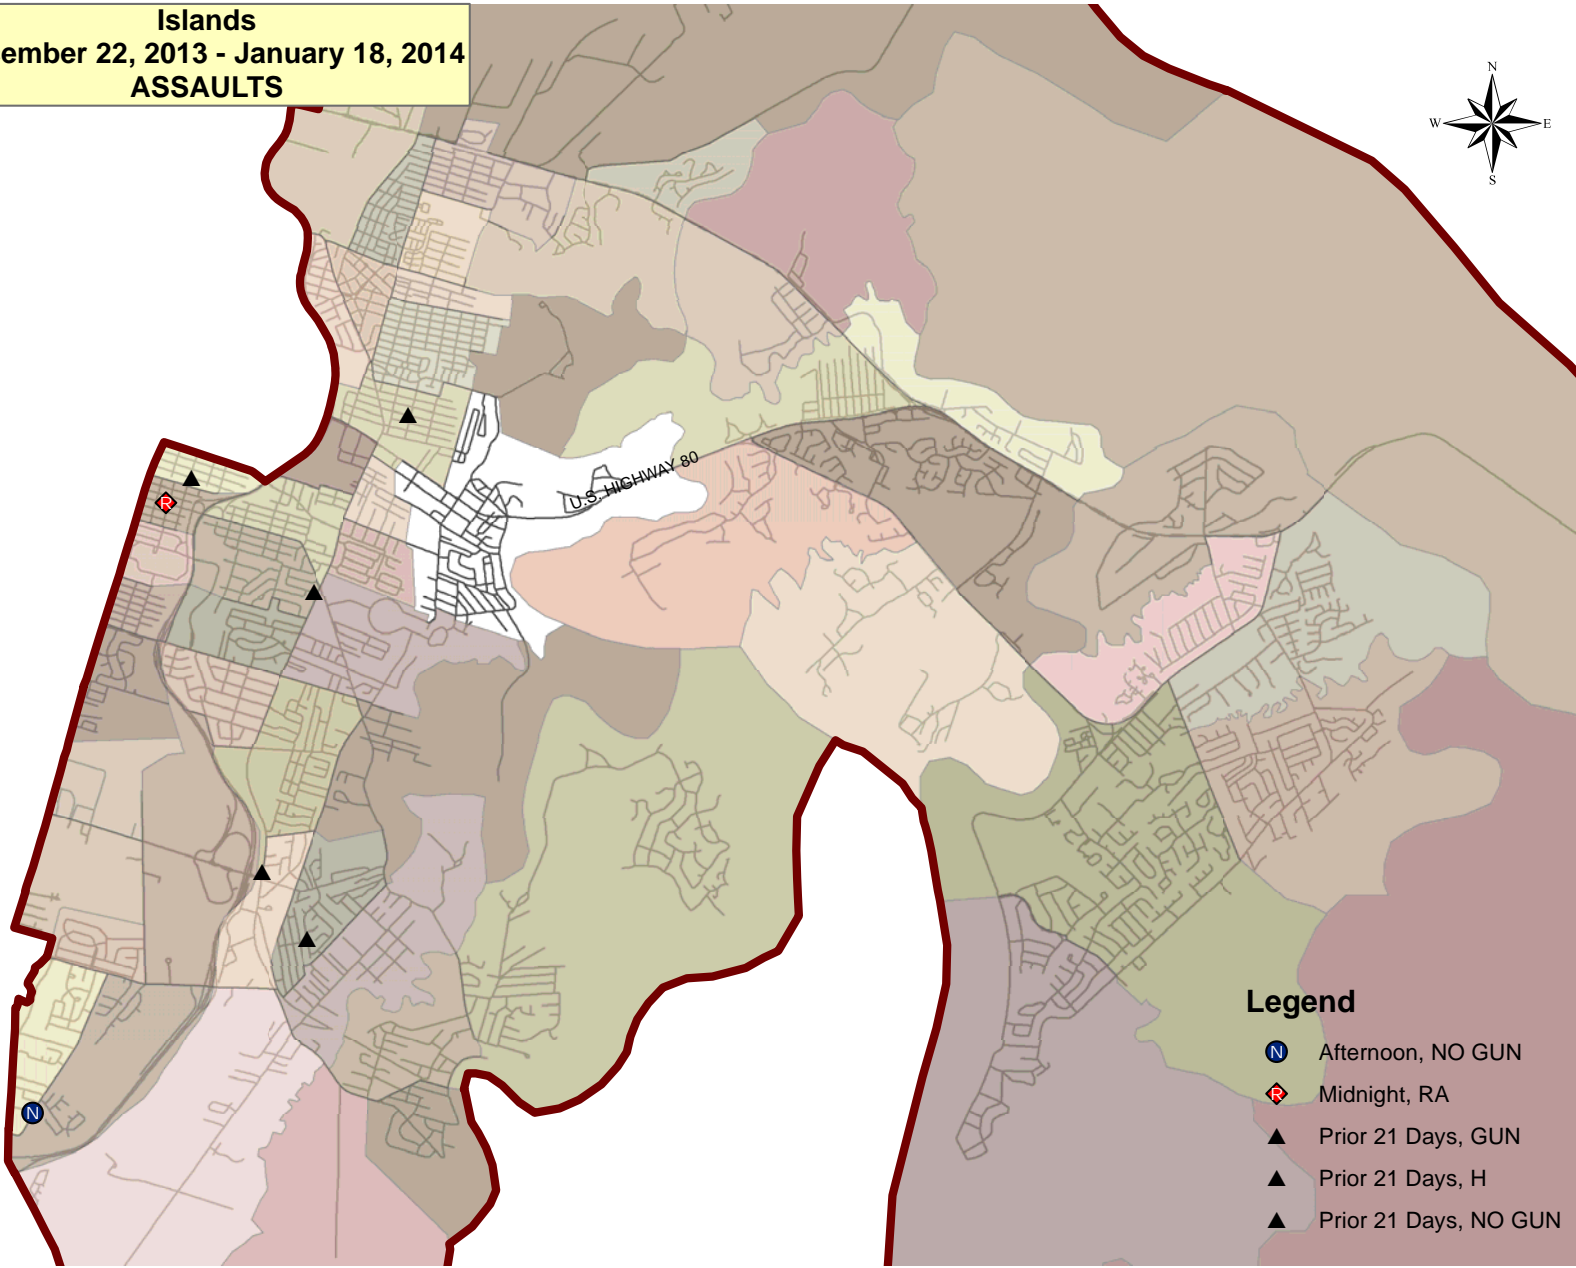

Islands
December 22, 2013 - January 18, 2014
ASSAULTS

Legend

- (N) Afternoon, NO GUN
- (RA) Midnight, RA
- ▲ Prior 21 Days, GUN
- ▲ Prior 21 Days, H
- ▲ Prior 21 Days, NO GUN