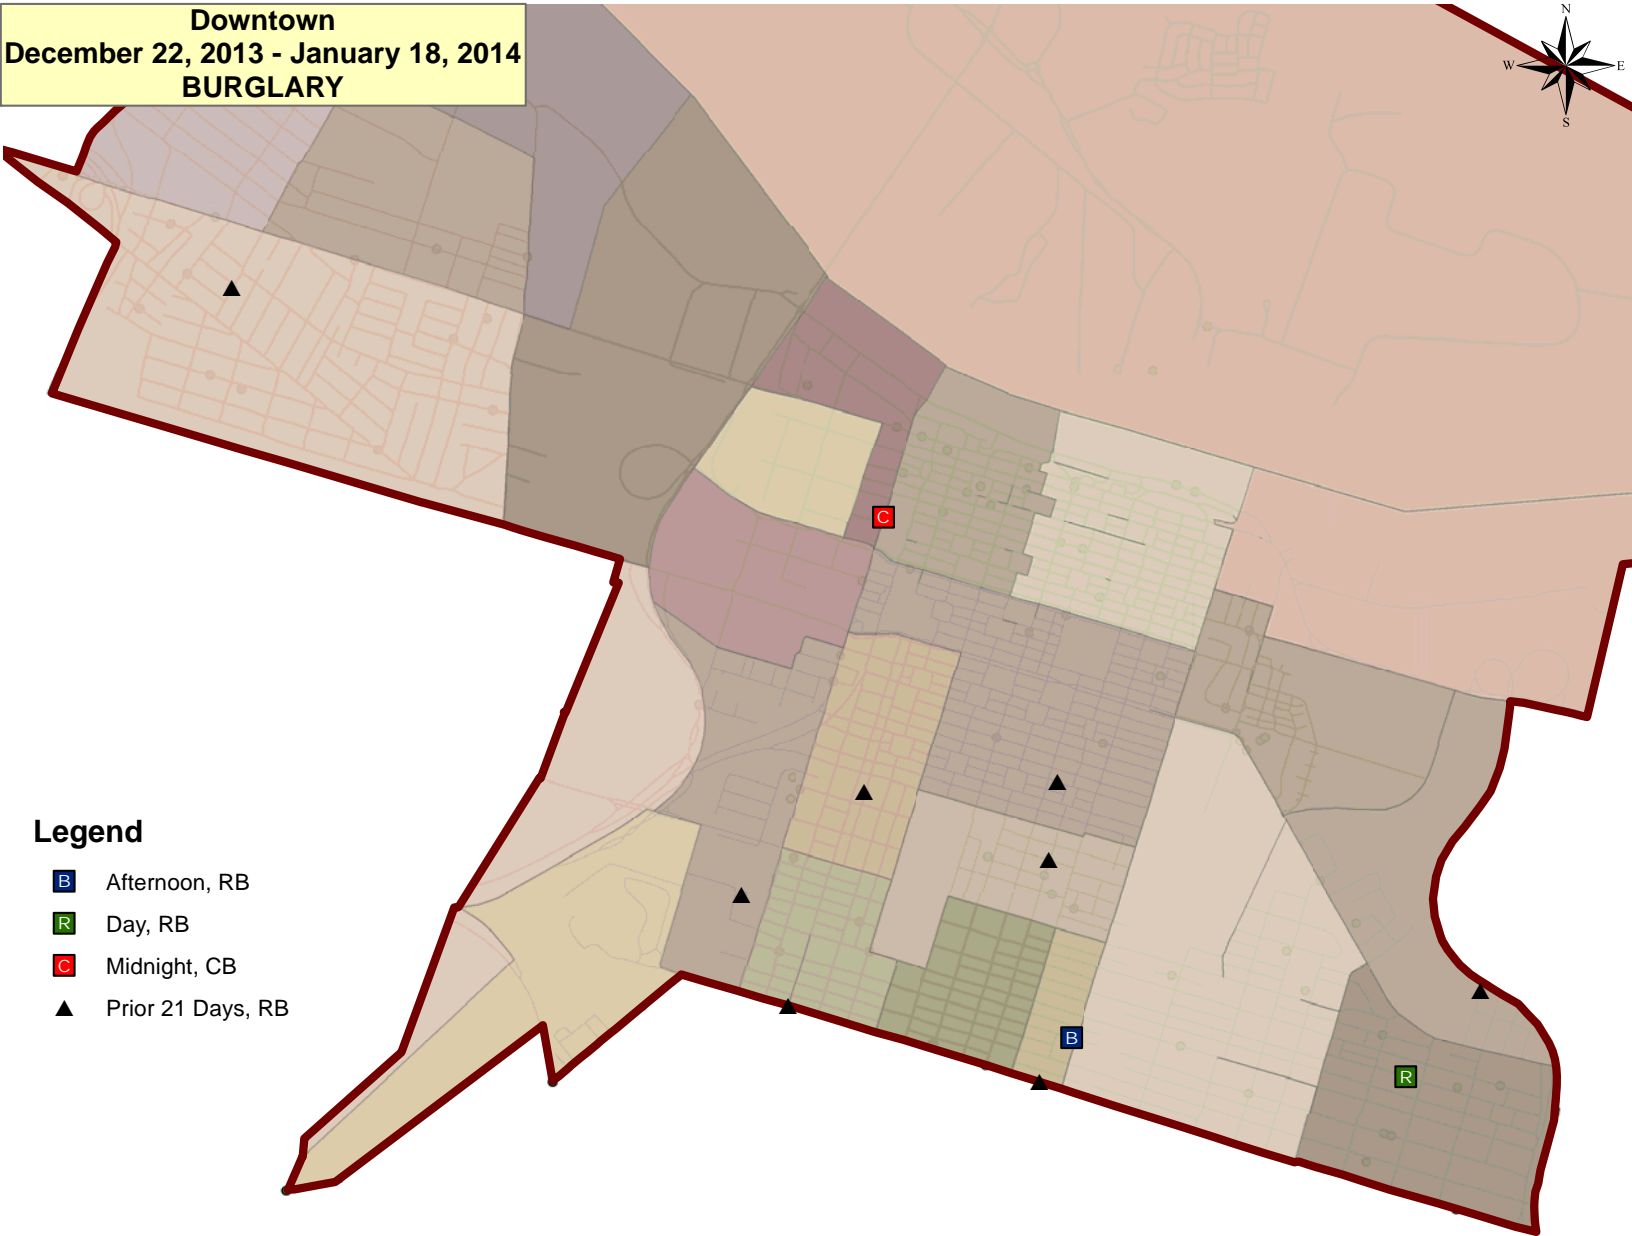

Downtown
December 22, 2013 - January 18, 2014
ASSAULT

- Legend**
- Afternoon, GUN
 - Afternoon, NO GUN
 - ◆ Afternoon, RA
 - Day, NO GUN
 - Day, OL
 - ◆ Day, RA
 - Midnight, GUN
 - Midnight, NO GUN
 - ▲ Prior 21 Days, GUN
 - ▲ Prior 21 Days, NO GUN

Downtown
December 22, 2013 - January 18, 2014
ROBBERY

Legend

- Ⓢ Afternoon, SR
- Ⓒ Afternoon, CR
- ▲ Prior 21 Days, CR
- ▲ Prior 21 Days, SR

Downtown
December 22, 2013 - January 18, 2014
BURGLARY

Legend

- B** Afternoon, RB
- R** Day, RB
- C** Midnight, CB
- ▲** Prior 21 Days, RB