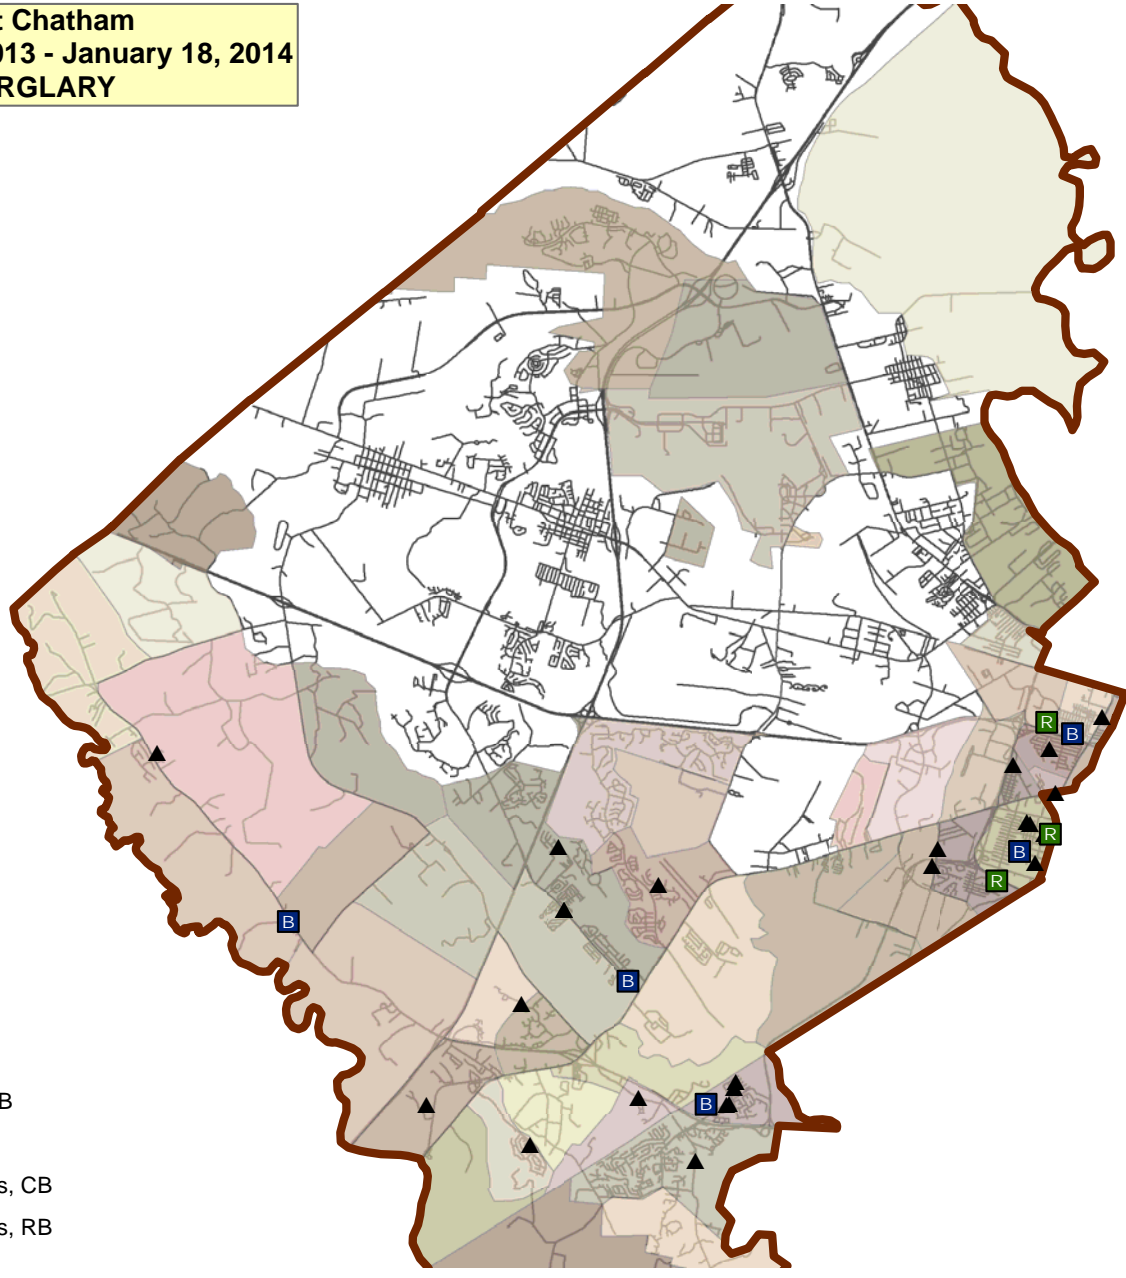

West Chatham
December 22, 2013 - January 18, 2014
ASSAULT

Legend

- ▲ Prior 21 Days, H
- ▲ Prior 21 Days, RA

West Chatham
December 22, 2013 - January 18, 2014
ROBBERY

Legend

Rob

Shift, Ugrp

Ⓡ Afternoon, RR

▲ Prior 21 Days, CR

West Chatham
December 22, 2013 - January 18, 2014
BURGLARY

- Legend**
- B Afternoon, RB
 - R Day, RB
 - ▲ Prior 21 Days, CB
 - ▲ Prior 21 Days, RB

West Chatham
December 22, 2013 - January 18, 2014
AUTO THEFT