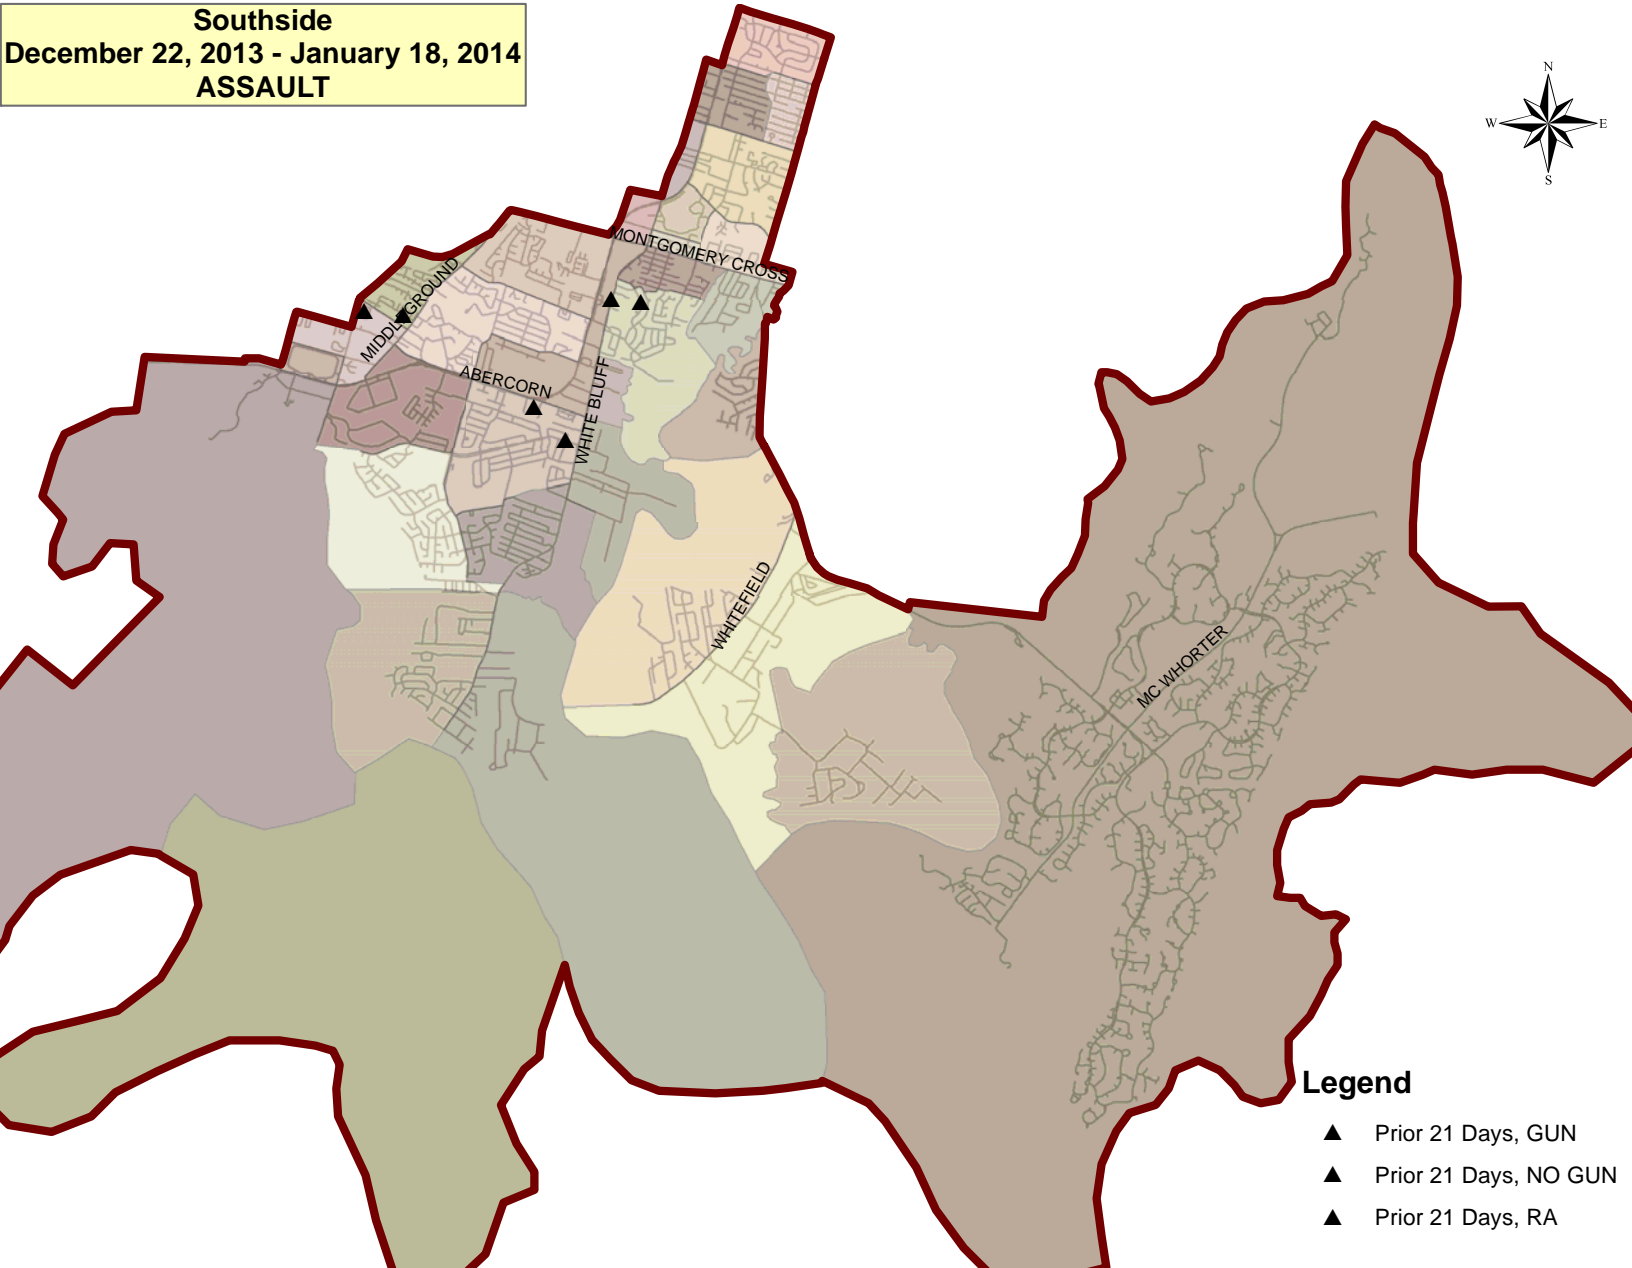

Southside
December 22, 2013 - January 18, 2014
ASSAULT

Legend

- ▲ Prior 21 Days, GUN
- ▲ Prior 21 Days, NO GUN
- ▲ Prior 21 Days, RA