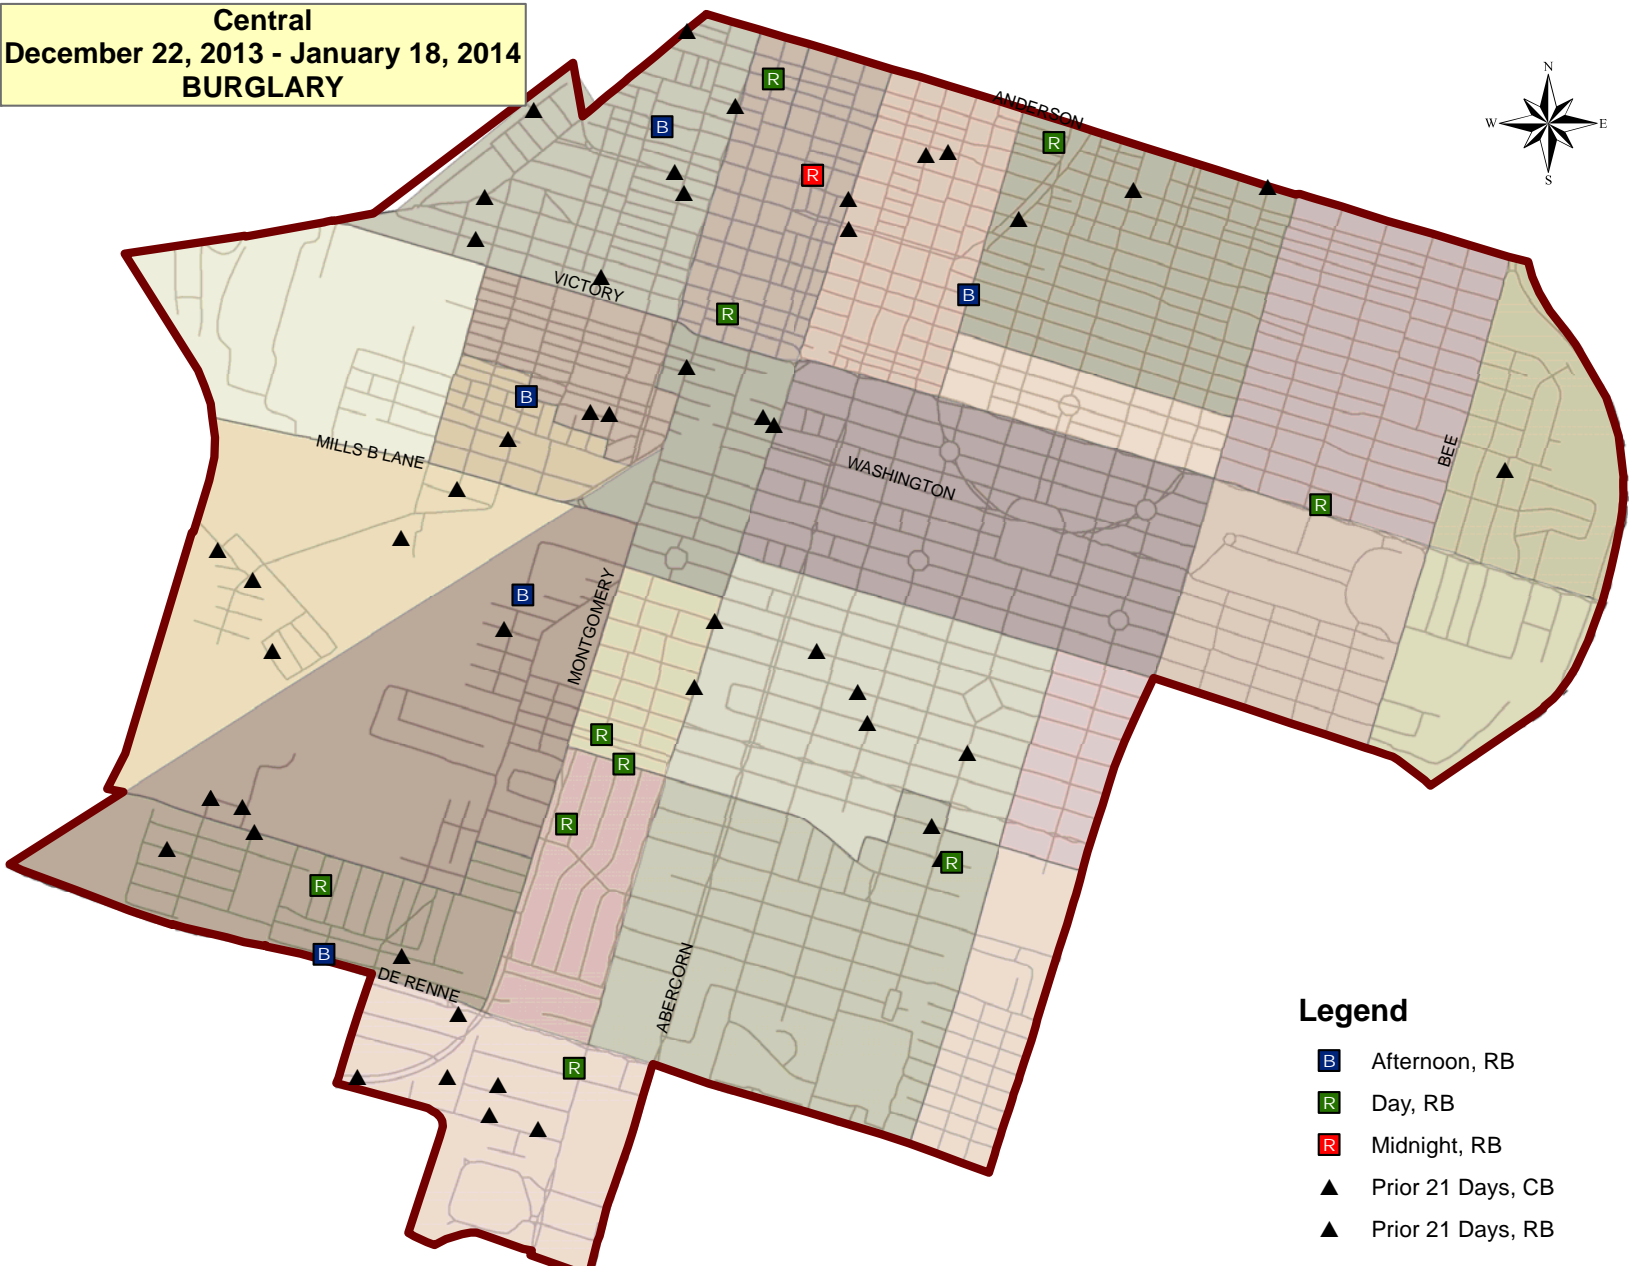

Downtown
December 22, 2013 - January 18, 2014
ALL INCIDENTS

Central
December 22, 2013 - January 18, 2014
ASSAULT

Legend

-  Afternoon, NO GUN
-  Midnight, GUN
-  Prior 21 Days, GUN
-  Prior 21 Days, NO GUN

Central
December 22, 2013 - January 18, 2014
ROBBERY

Legend

- Afternoon, SR
- Day, SR
- ▲ Prior 21 Days, CR
- ▲ Prior 21 Days, SR

Central
December 22, 2013 - January 18, 2014
BURGLARY

- Legend**
- B Afternoon, RB
 - R Day, RB
 - R Midnight, RB
 - ▲ Prior 21 Days, CB
 - ▲ Prior 21 Days, RB