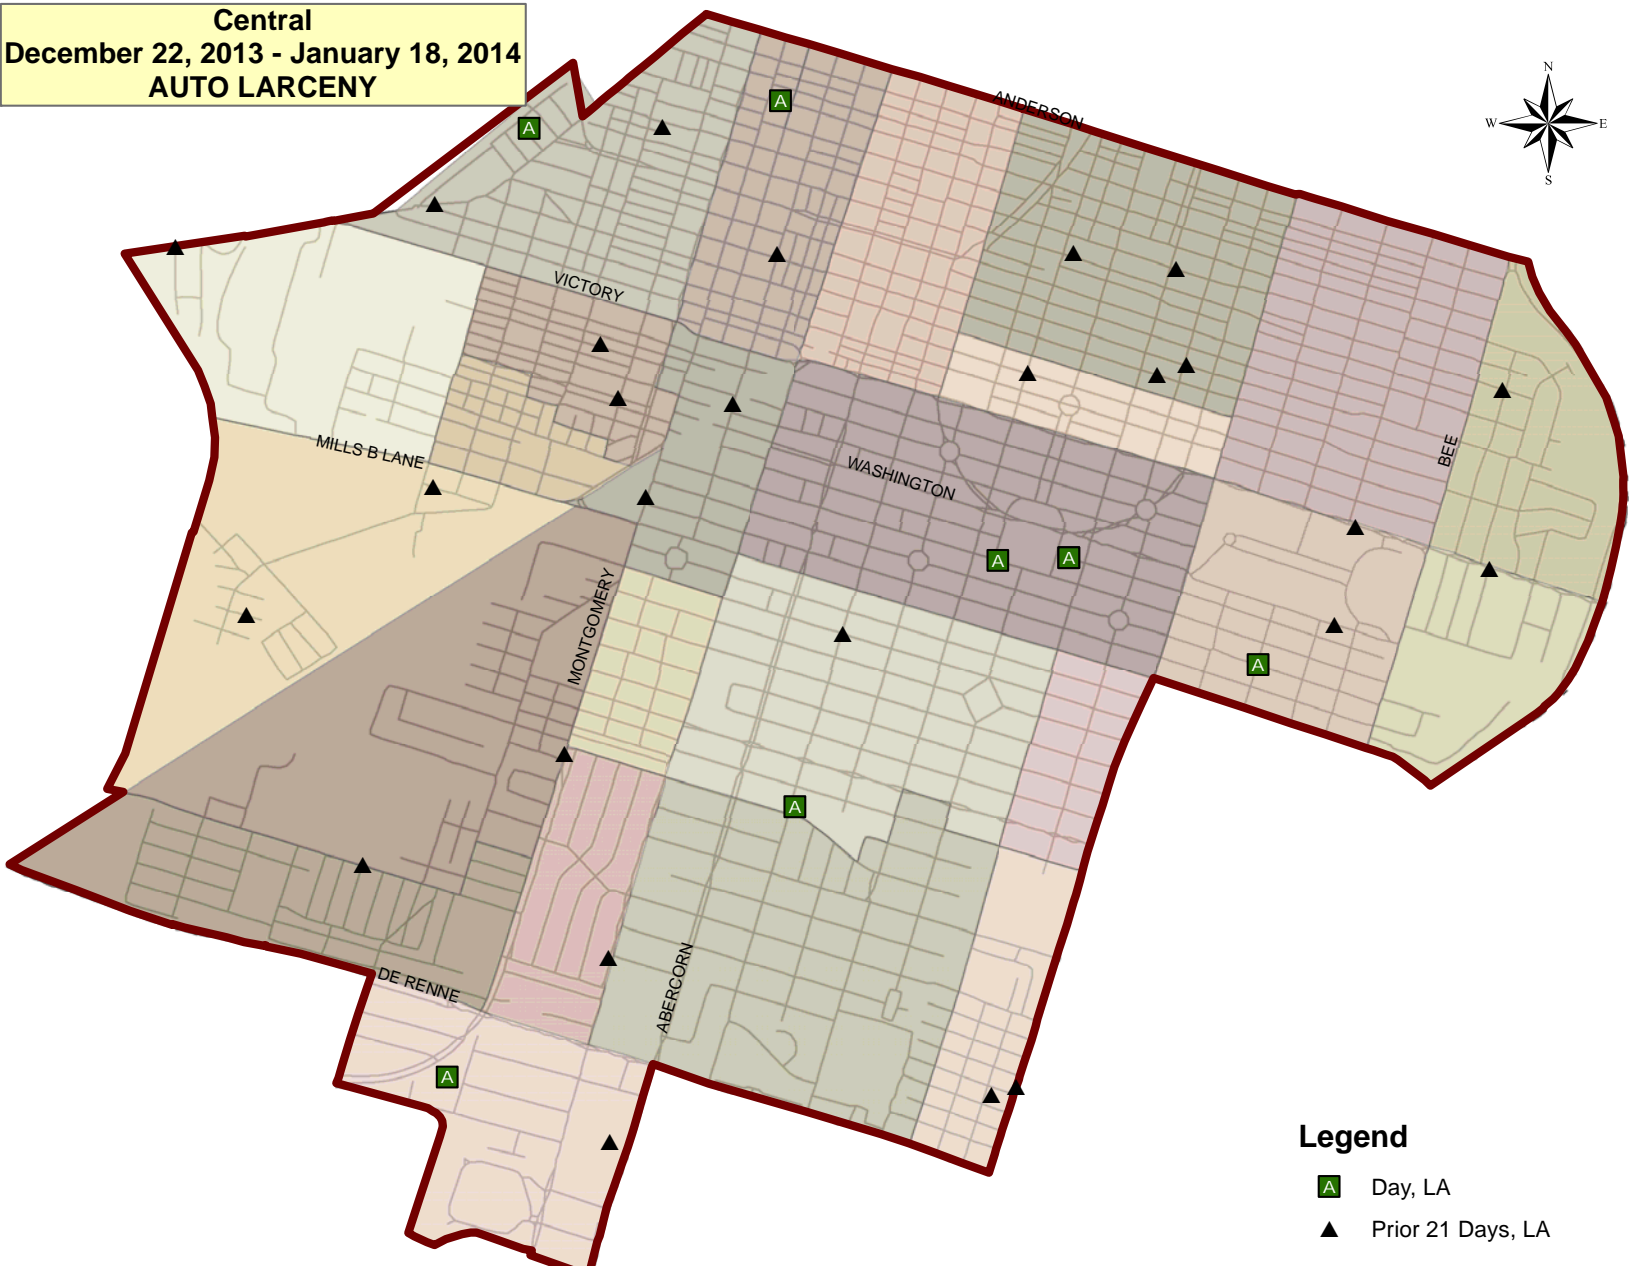

Central
December 22, 2013 - January 18, 2014
ROBBERY

Legend

- Afternoon, SR
- Day, SR
- ▲ Prior 21 Days, CR
- ▲ Prior 21 Days, SR

Central
December 22, 2013 - January 18, 2014
BURGLARY

- Legend**
- B Afternoon, RB
 - R Day, RB
 - R Midnight, RB
 - ▲ Prior 21 Days, CB
 - ▲ Prior 21 Days, RB

Central
December 22, 2013 - January 18, 2014
AUTO THEFT

Legend

- ◆ Afternoon, AT
- ◆ Day, AT
- ◆ Midnight, AT
- ▲ Prior 21 Days, AT

Central
December 22, 2013 - January 18, 2014
AUTO LARCENY

Central
December 22, 2013 - January 18, 2014
OTHER LARCENY