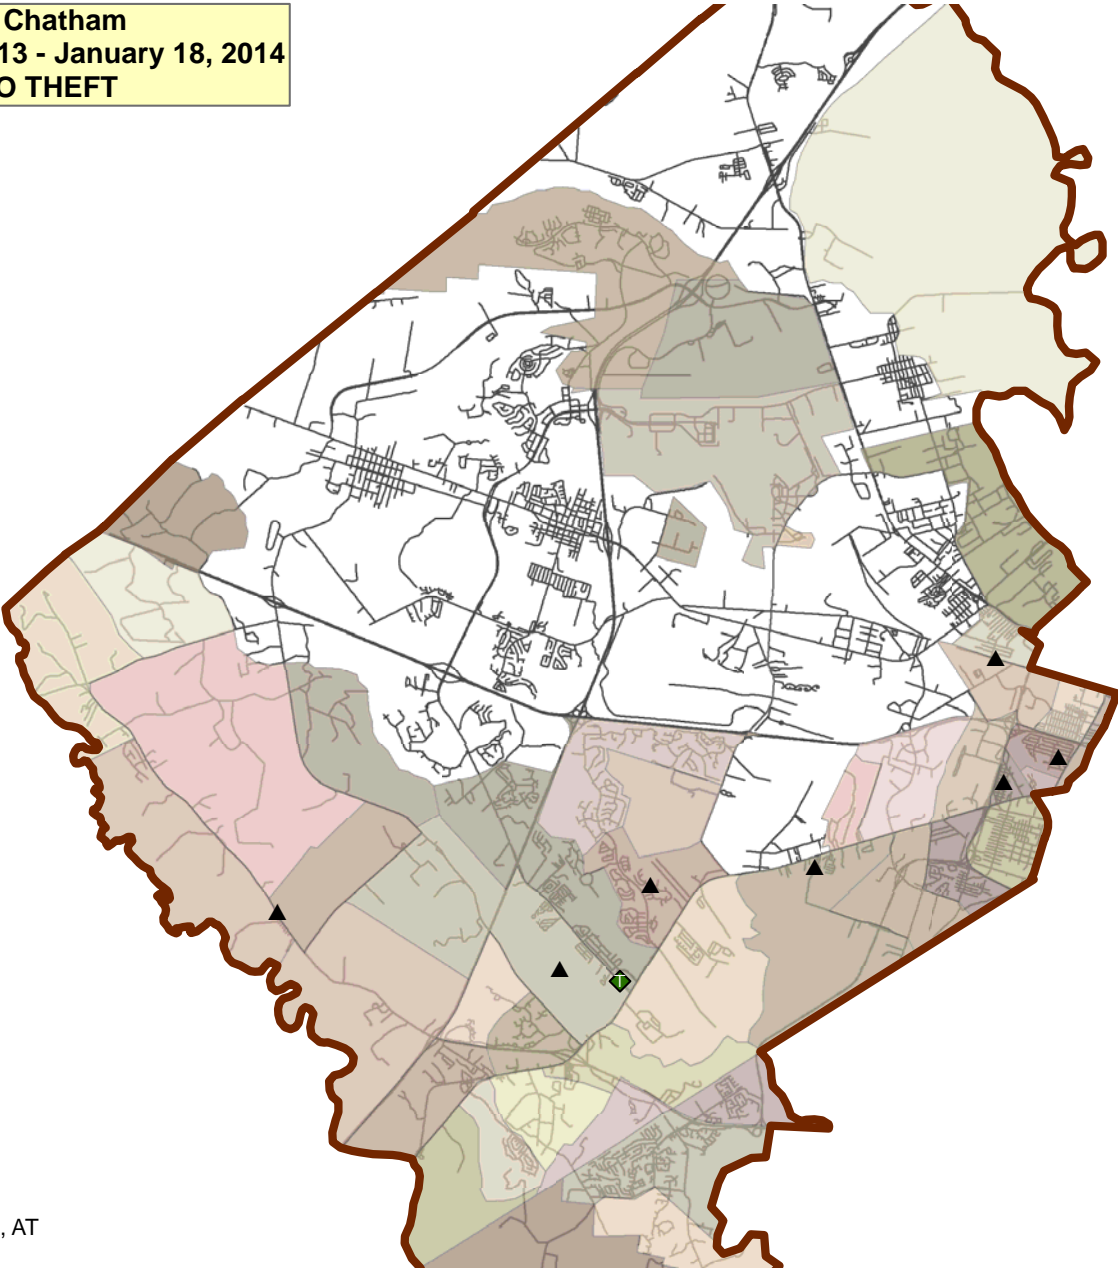

West Chatham
December 22, 2013 - January 18, 2014
ASSAULT

Legend

- ▲ Prior 21 Days, H
- ▲ Prior 21 Days, RA

West Chatham
December 22, 2013 - January 18, 2014
ROBBERY

Legend

Rob

Shift, Ugrp

Ⓡ Afternoon, RR

▲ Prior 21 Days, CR

West Chatham
December 22, 2013 - January 18, 2014
BURGLARY

- Legend**
- B Afternoon, RB
 - R Day, RB
 - ▲ Prior 21 Days, CB
 - ▲ Prior 21 Days, RB

West Chatham
December 22, 2013 - January 18, 2014
AUTO THEFT

- Legend**
- ◆ Day, AT
 - ▲ Prior 21 Days, AT

West Chatham
December 22, 2013 - January 18, 2014
AUTO LARCENY

Legend

Shift, Ugrp

- Day, LA
- Prior 21 Days, LA

West Chatham
December 22, 2013 - January 18, 2014
OTHER LARCENY

Legend

- P Afternoon, SHPL
- B Day, LB
- Y Day, LY
- S Day, SHPL
- ▲ Prior 21 Days, LB
- ▲ Prior 21 Days, LY
- ▲ Prior 21 Days, OL
- ▲ Prior 21 Days, SHPL

West Chatham
December 22, 2013 - January 18, 2014
ALL INCIDENTS