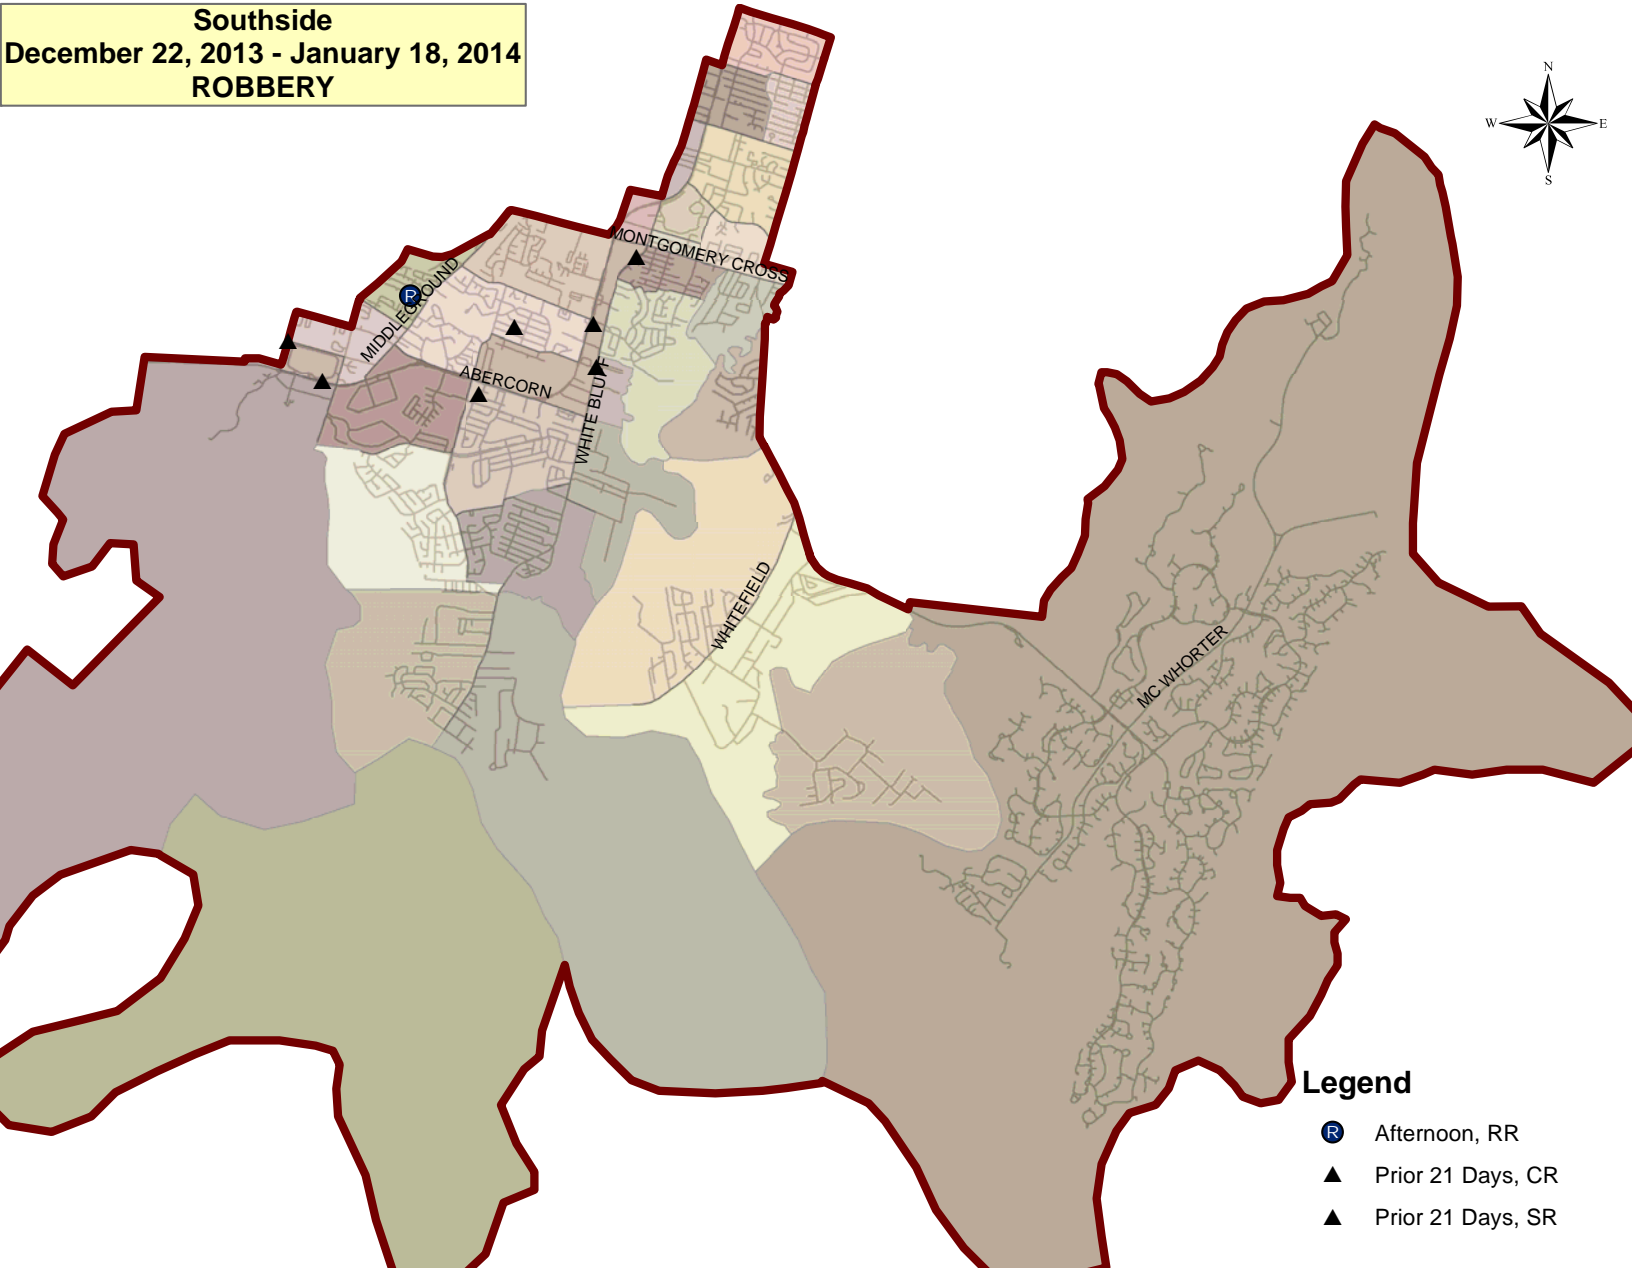

Central
December 22, 2013 - January 18, 2014
ALL INCIDENTS

Southside
December 22, 2013 - January 18, 2014
ASSAULT

Legend

- ▲ Prior 21 Days, GUN
- ▲ Prior 21 Days, NO GUN
- ▲ Prior 21 Days, RA

Southside
December 22, 2013 - January 18, 2014
ROBBERY

Legend

- Ⓡ Afternoon, RR
- ▲ Prior 21 Days, CR
- ▲ Prior 21 Days, SR

Southside
December 22, 2013 - January 18, 2014
BURGLARY

- Legend**
- B** Afternoon, RB
 - R** Day, RB
 - R** Midnight, RB
 - ▲ Prior 21 Days, CB
 - ▲ Prior 21 Days, RB