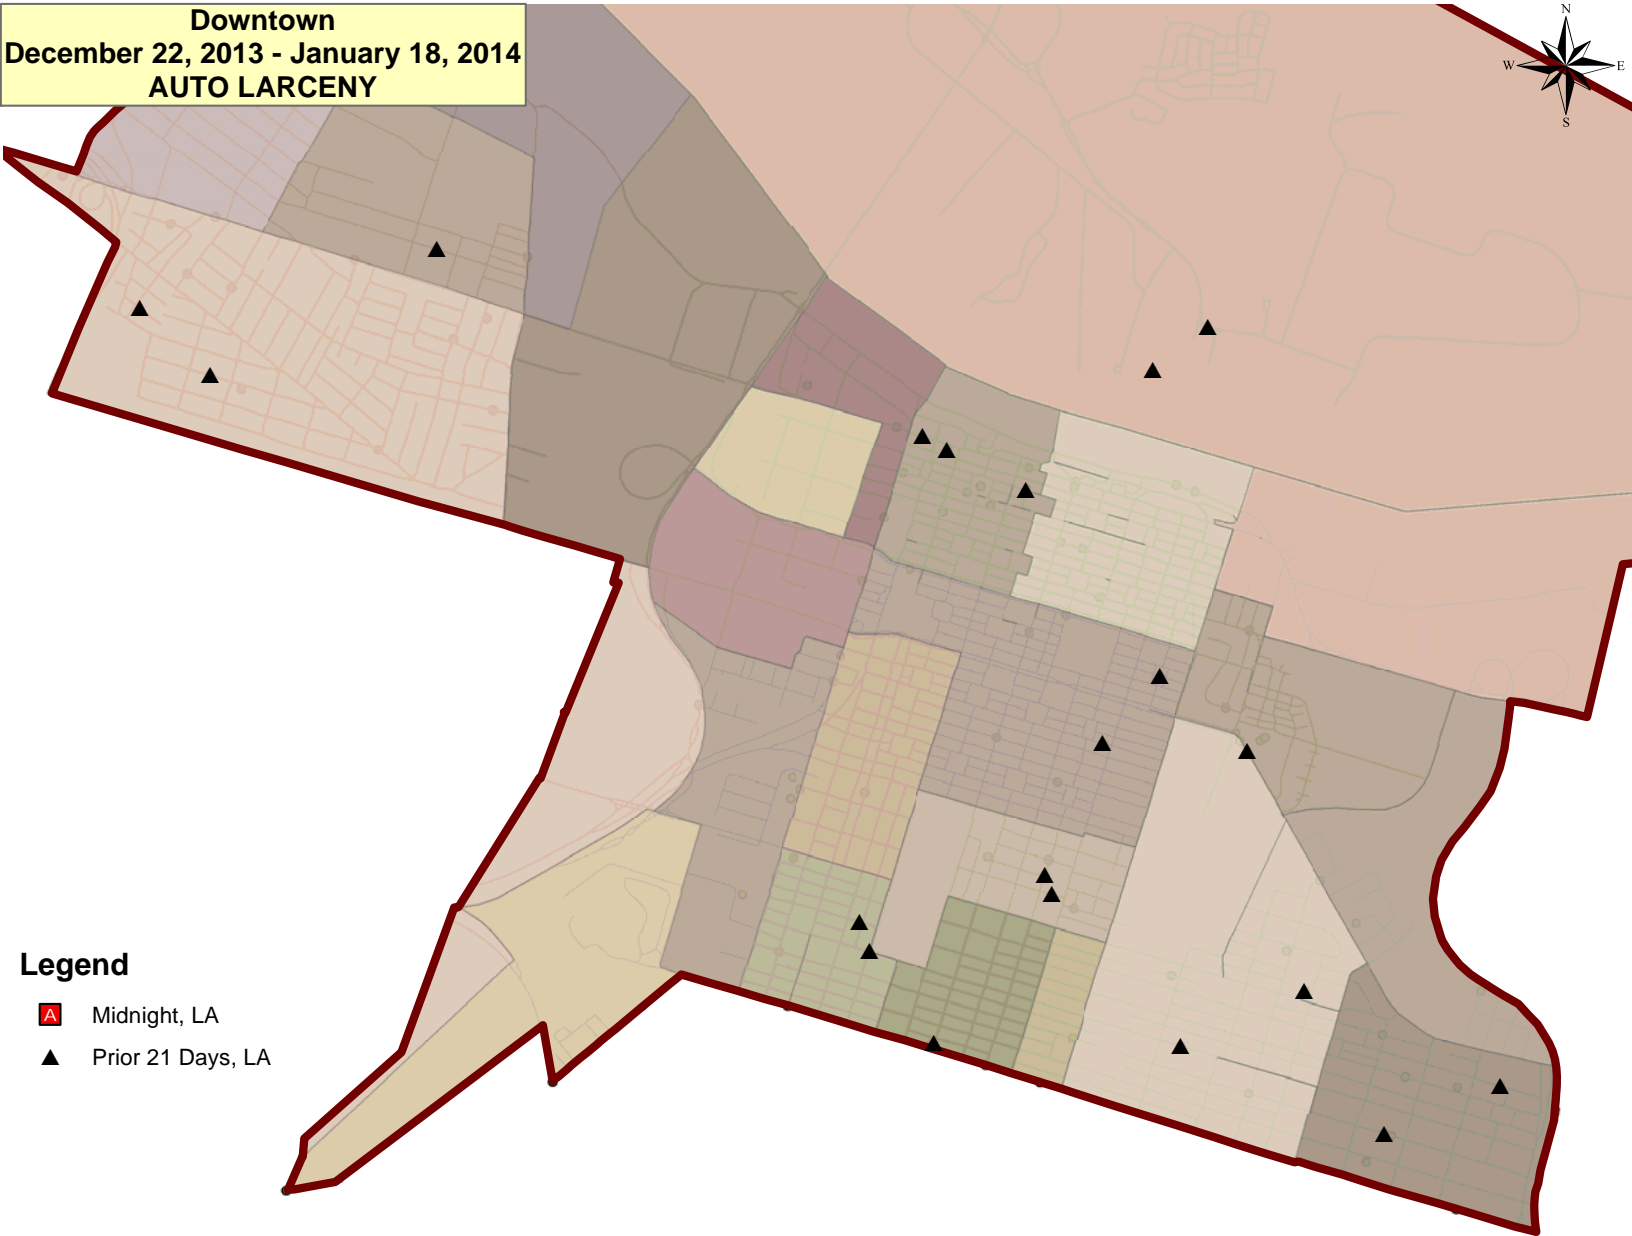

Downtown
December 22, 2013 - January 18, 2014
AUTO LARCENY

Legend

- Midnight, LA
- Prior 21 Days, LA