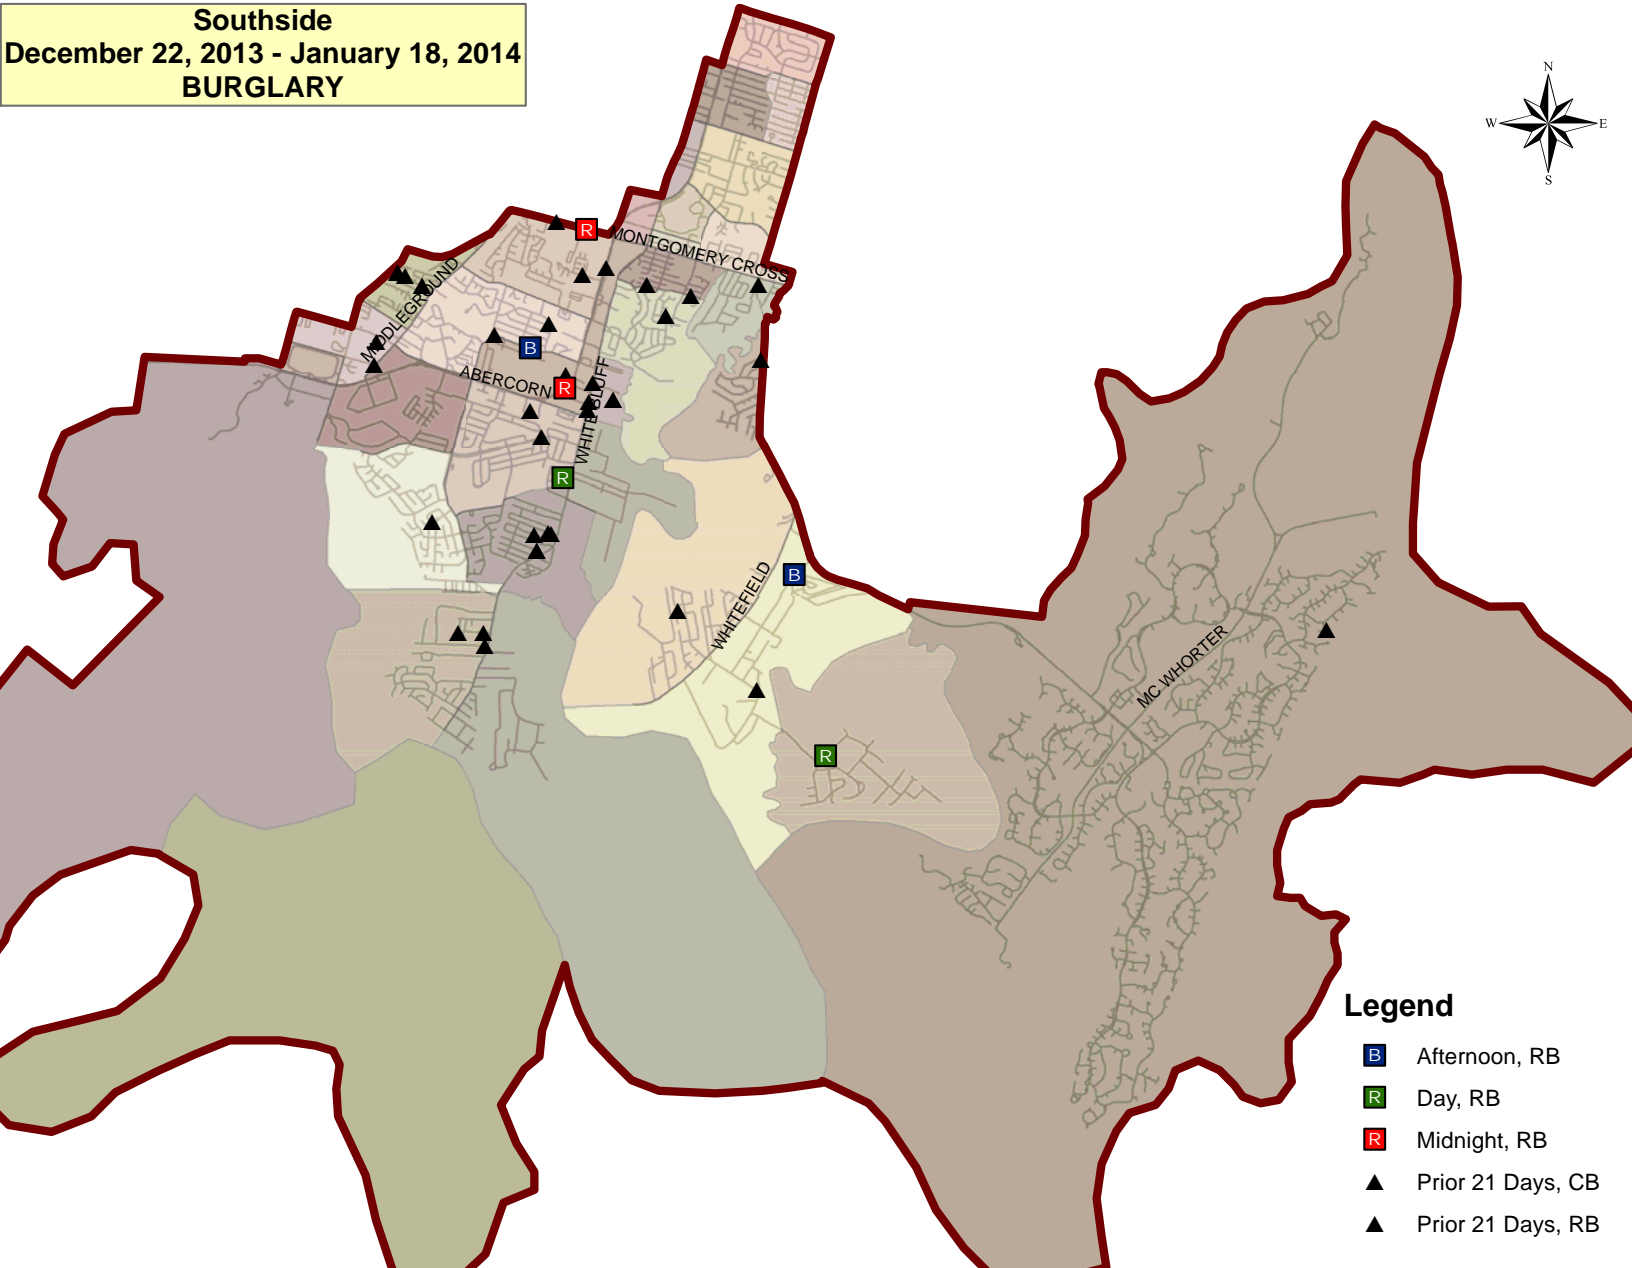

Central
December 22, 2013 - January 18, 2014
ALL INCIDENTS

Southside
December 22, 2013 - January 18, 2014
ASSAULT

Legend

- ▲ Prior 21 Days, GUN
- ▲ Prior 21 Days, NO GUN
- ▲ Prior 21 Days, RA

Southside
December 22, 2013 - January 18, 2014
ROBBERY

Legend

- Ⓡ Afternoon, RR
- ▲ Prior 21 Days, CR
- ▲ Prior 21 Days, SR

Southside
December 22, 2013 - January 18, 2014
BURGLARY

- Legend**
- B** Afternoon, RB
 - R** Day, RB
 - R** Midnight, RB
 - ▲ Prior 21 Days, CB
 - ▲ Prior 21 Days, RB