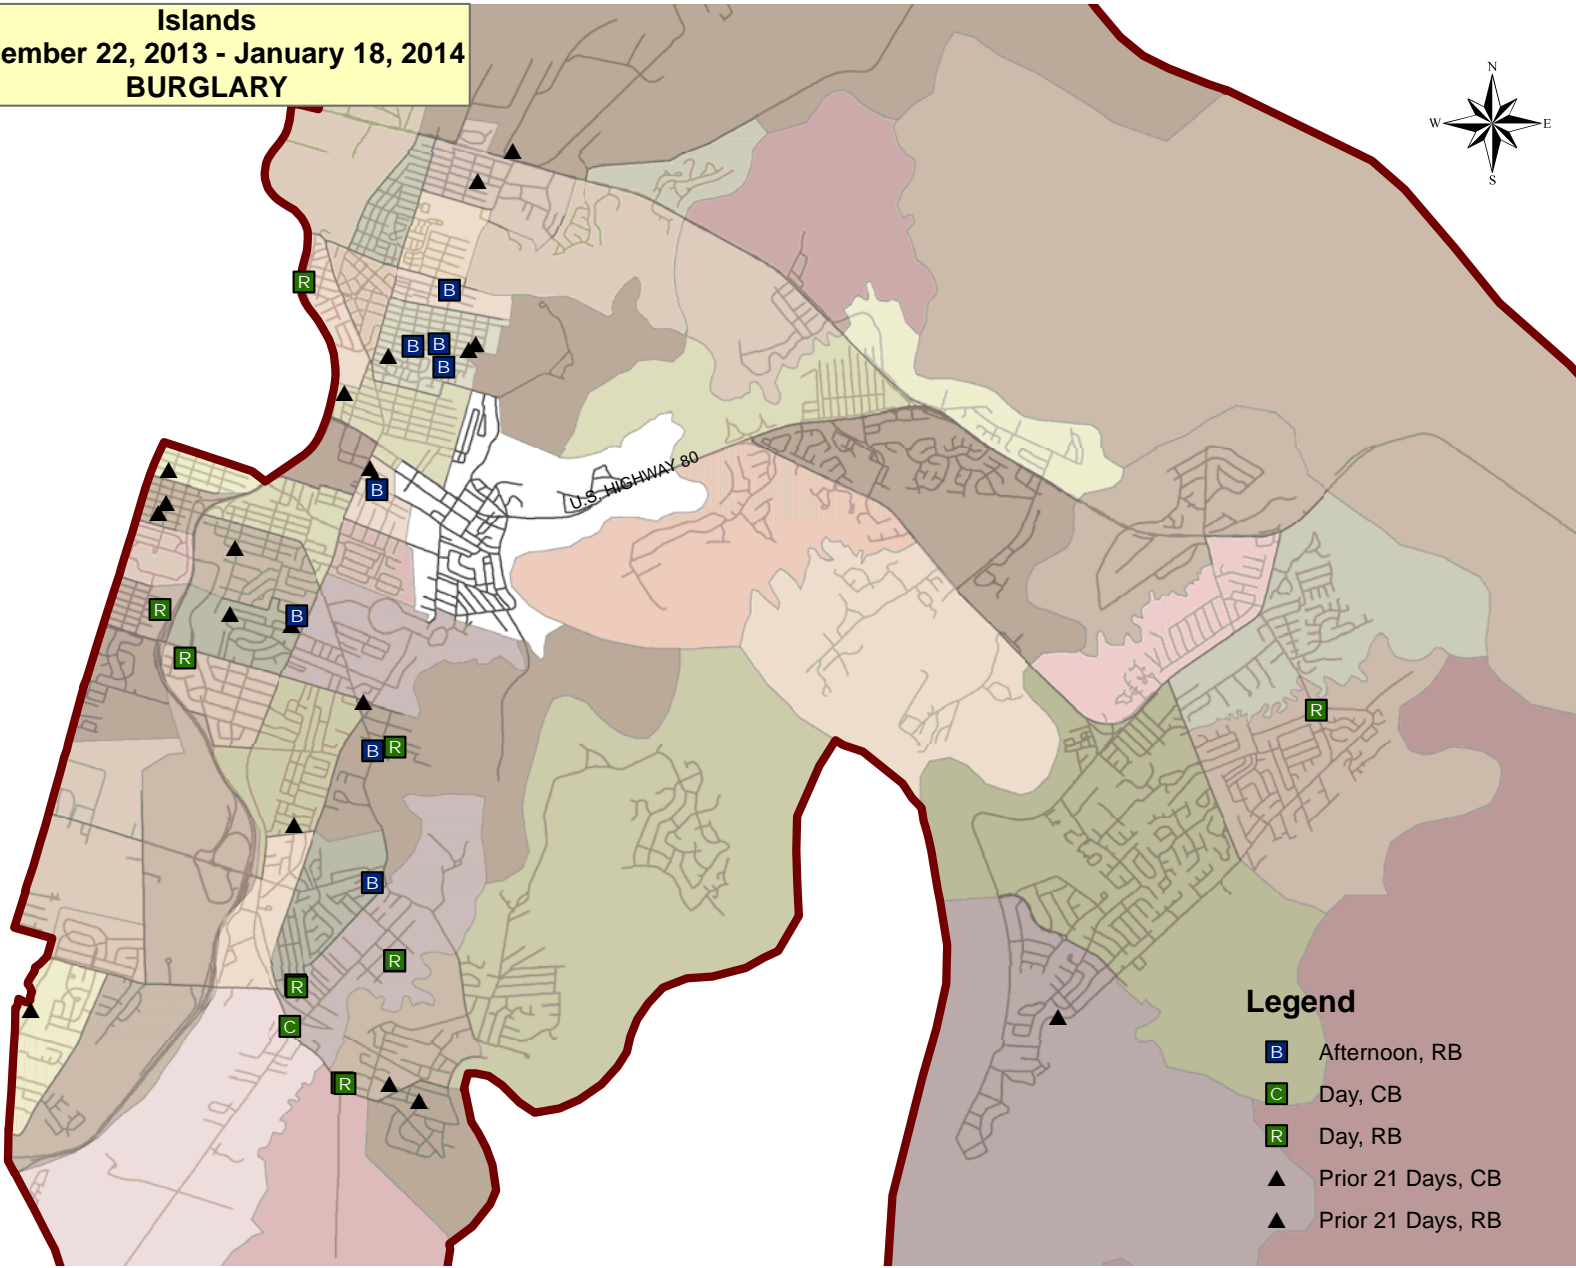

Southside
December 22, 2013 - January 18, 2014
ALL INCIDENTS

Islands
December 22, 2013 - January 18, 2014
ASSAULTS

Legend

- (N) Afternoon, NO GUN
- ◆ (RA) Midnight, RA
- ▲ Prior 21 Days, GUN
- ▲ Prior 21 Days, H
- ▲ Prior 21 Days, NO GUN

Islands
December 22, 2013 - January 18, 2014
ROBBERY

Legend

- C** Afternoon, CR
- S** Day, SR
- ▲** Prior 21 Days, CR

Islands
December 22, 2013 - January 18, 2014
BURGLARY

Legend

- B Afternoon, RB
- C Day, CB
- R Day, RB
- ▲ Prior 21 Days, CB
- ▲ Prior 21 Days, RB