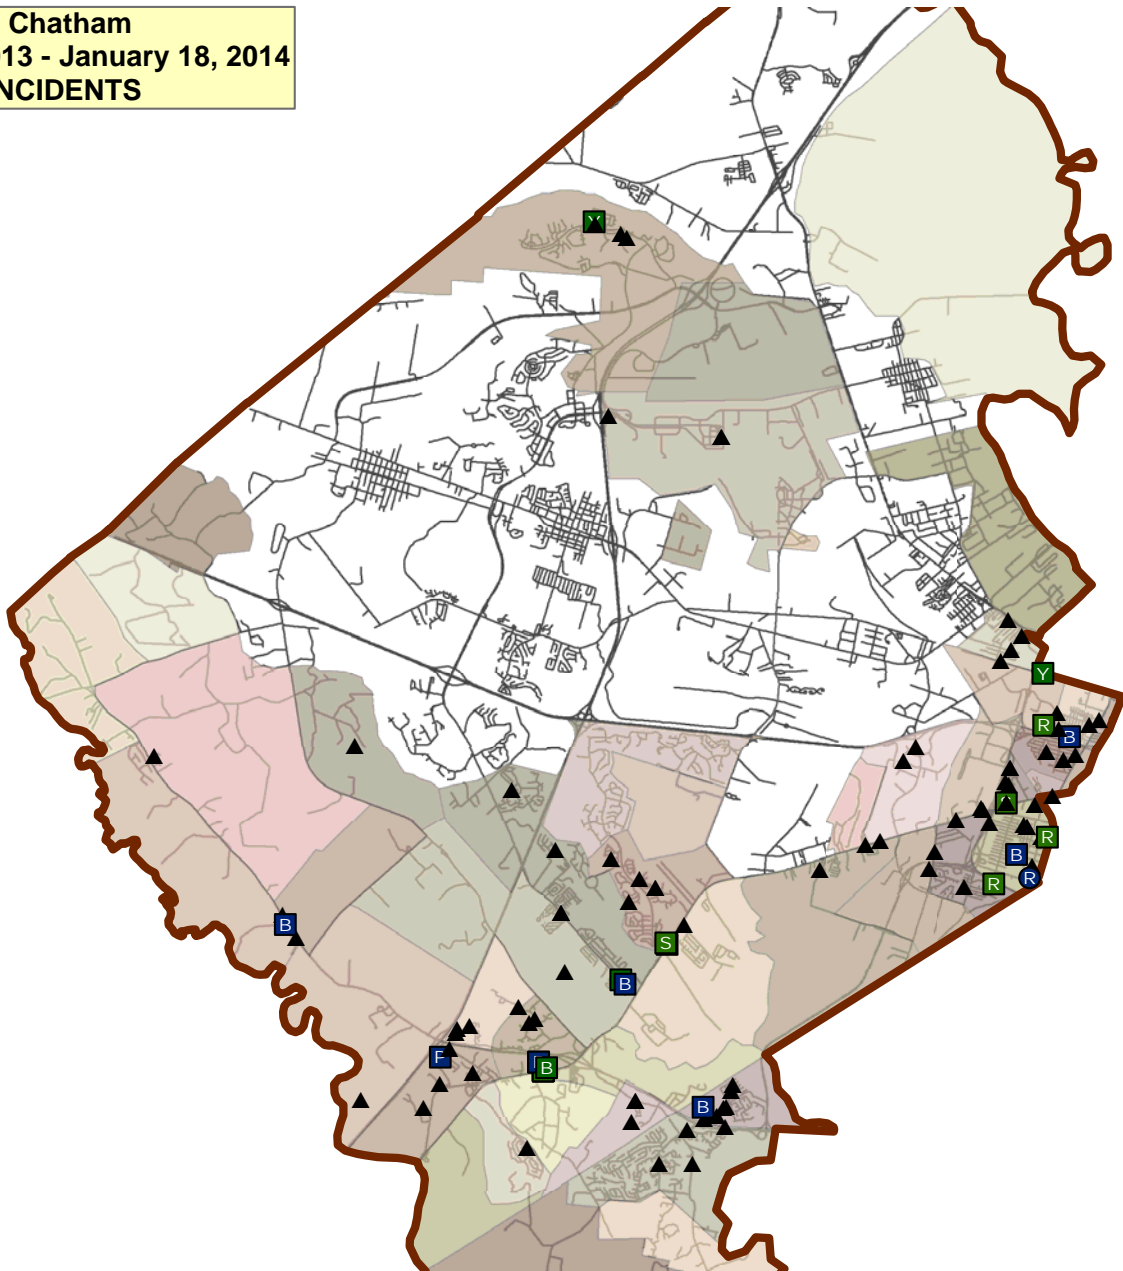

- Legend**
- ◆ Day, AT
 - ▲ Prior 21 Days, AT

West Chatham
December 22, 2013 - January 18, 2014
AUTO LARCENY

Legend

Shift, Ugrp

- Day, LA
- Prior 21 Days, LA

West Chatham
December 22, 2013 - January 18, 2014
OTHER LARCENY

Legend

- P Afternoon, SHPL
- B Day, LB
- Y Day, LY
- S Day, SHPL
- ▲ Prior 21 Days, LB
- ▲ Prior 21 Days, LY
- ▲ Prior 21 Days, OL
- ▲ Prior 21 Days, SHPL

West Chatham
December 22, 2013 - January 18, 2014
ALL INCIDENTS

Downtown
December 22, 2013 - January 18, 2014
ASSAULT

- Legend**
- Afternoon, GUN
 - Afternoon, NO GUN
 - ◆ Afternoon, RA
 - Day, NO GUN
 - Day, OL
 - ◆ Day, RA
 - Midnight, GUN
 - Midnight, NO GUN
 - ▲ Prior 21 Days, GUN
 - ▲ Prior 21 Days, NO GUN

Downtown
December 22, 2013 - January 18, 2014
ROBBERY

Legend

- Ⓢ Afternoon, SR
- Ⓒ Afternoon, CR
- ▲ Prior 21 Days, CR
- ▲ Prior 21 Days, SR

Downtown
December 22, 2013 - January 18, 2014
BURGLARY

Legend

- B** Afternoon, RB
- R** Day, RB
- C** Midnight, CB
- ▲** Prior 21 Days, RB