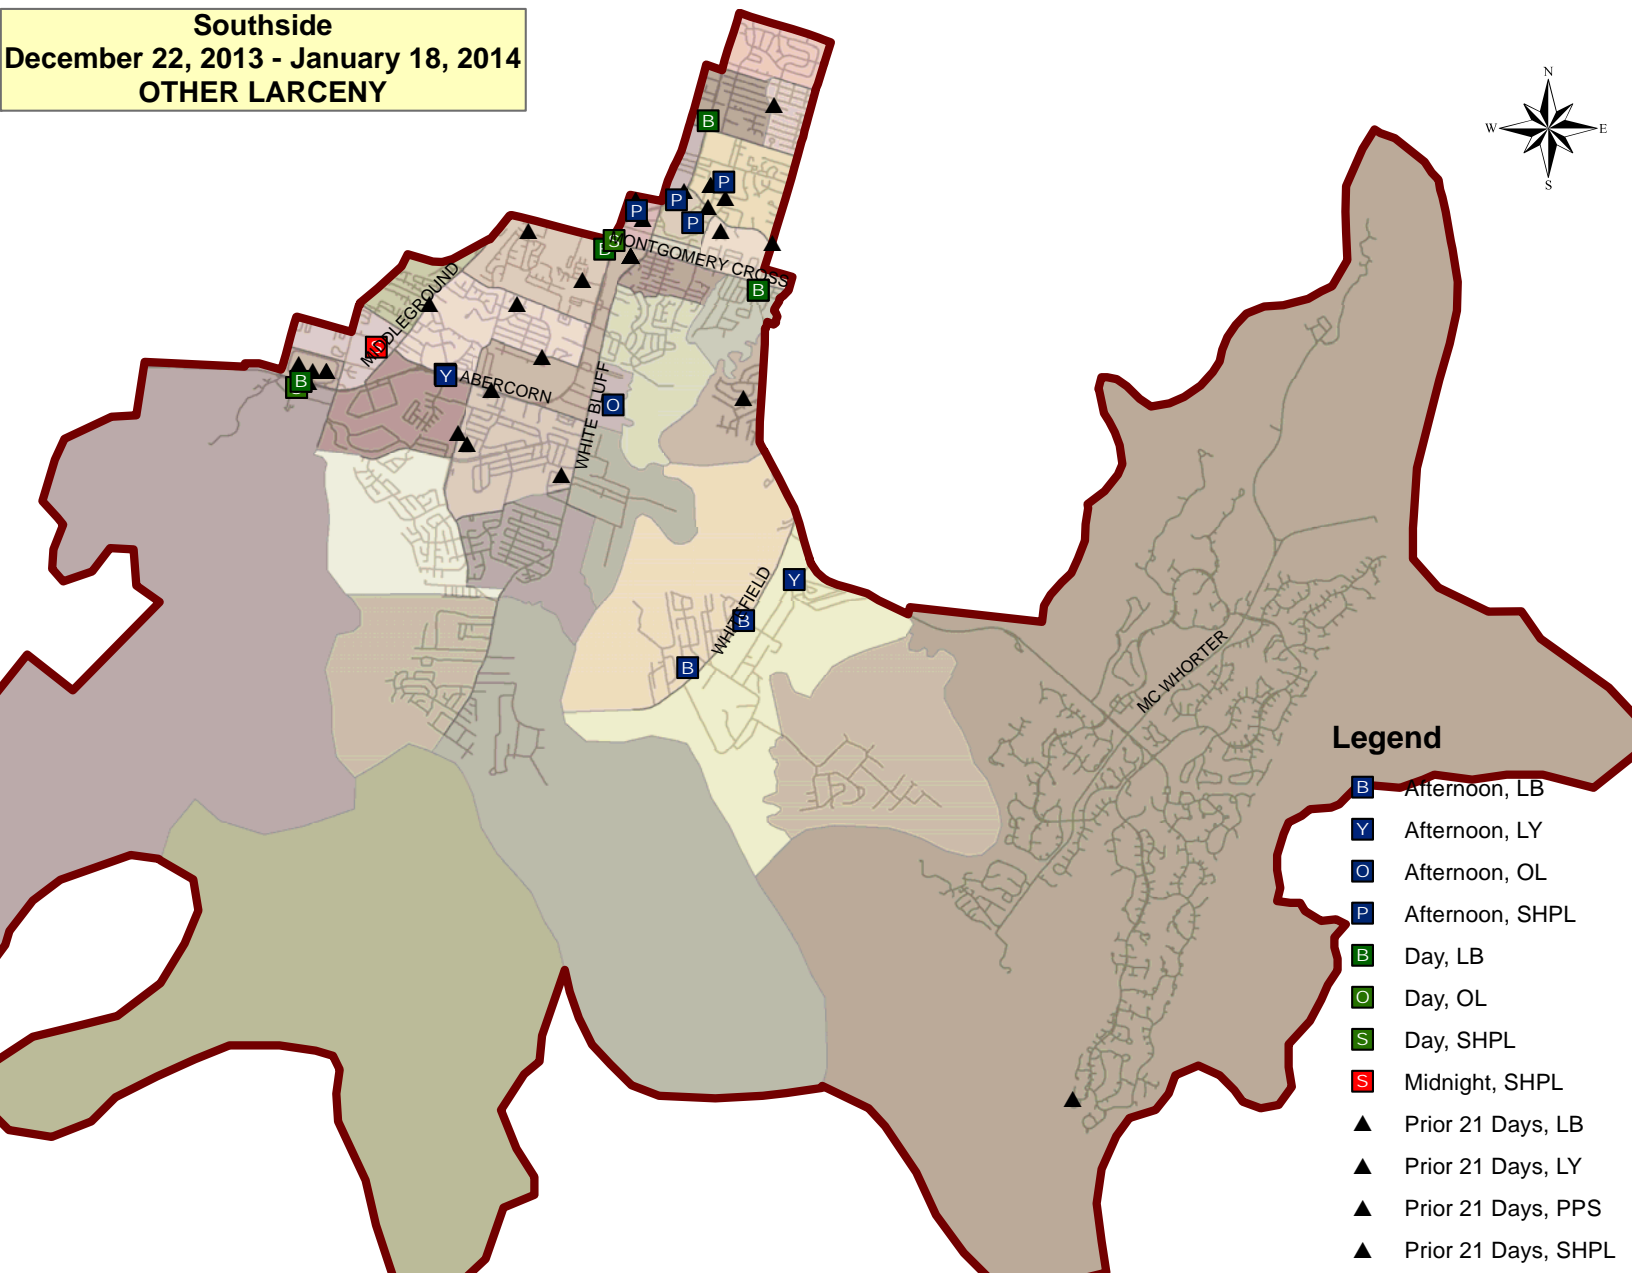

Legend

- Ⓡ Afternoon, RR
- ▲ Prior 21 Days, CR
- ▲ Prior 21 Days, SR

Southside
December 22, 2013 - January 18, 2014
BURGLARY

- Legend**
- B** Afternoon, RB
 - R** Day, RB
 - R** Midnight, RB
 - ▲ Prior 21 Days, CB
 - ▲ Prior 21 Days, RB

Southside
December 22, 2013 - January 18, 2014
AUTO THEFT

Legend

-  Day, AT
-  Prior 21 Days, AT

Southside
December 22, 2013 - January 18, 2014
AUTO LARCENY

Legend

- Afternoon, LA
- Day, LA
- Midnight, LA
- Prior 21 Days, LA

Southside
December 22, 2013 - January 18, 2014
OTHER LARCENY

Legend

- B Afternoon, LB
- Y Afternoon, LY
- O Afternoon, OL
- P Afternoon, SHPL
- B Day, LB
- O Day, OL
- S Day, SHPL
- S Midnight, SHPL
- ▲ Prior 21 Days, LB
- ▲ Prior 21 Days, LY
- ▲ Prior 21 Days, PPS
- ▲ Prior 21 Days, SHPL

Islands
December 22, 2013 - January 18, 2014
ROBBERY

Legend

- C** Afternoon, CR
- S** Day, SR
- ▲** Prior 21 Days, CR

Islands
December 22, 2013 - January 18, 2014
BURGLARY

Legend

- B Afternoon, RB
- C Day, CB
- R Day, RB
- ▲ Prior 21 Days, CB
- ▲ Prior 21 Days, RB