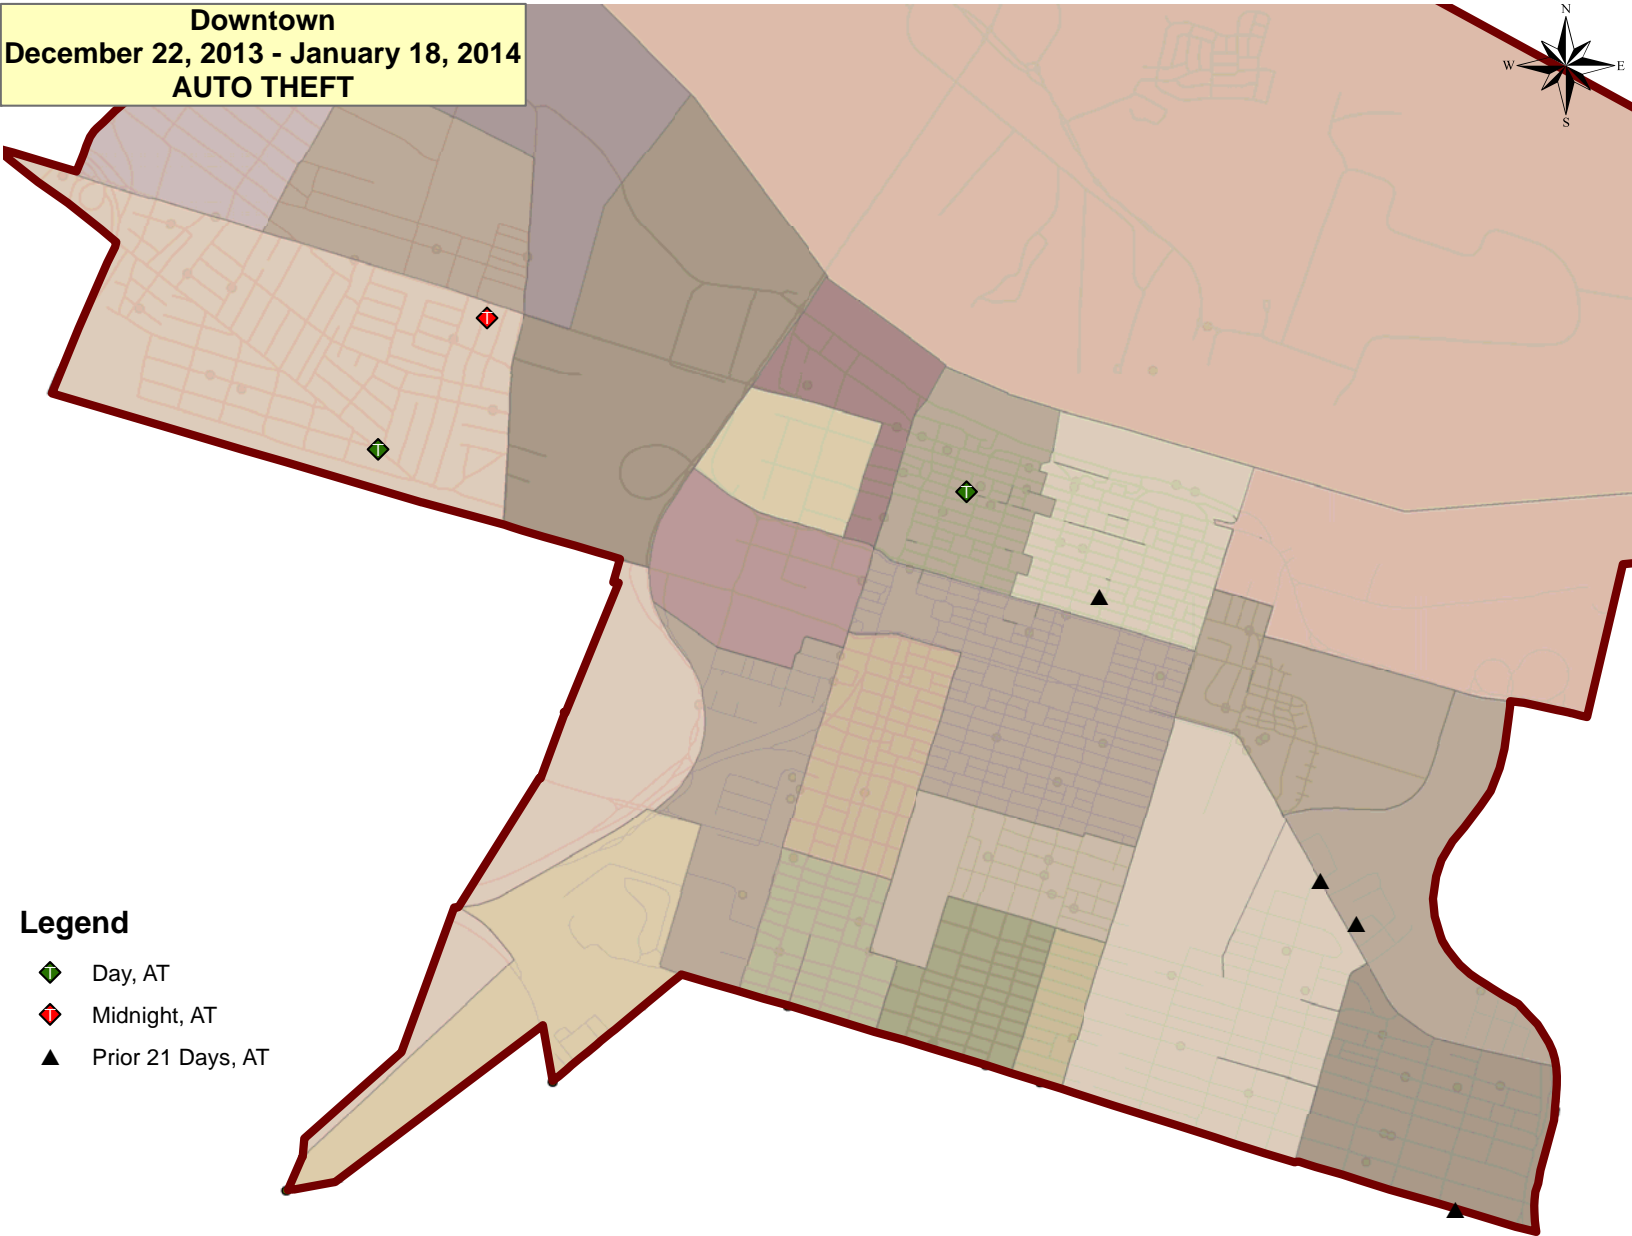

Downtown
December 22, 2013 - January 18, 2014
AUTO THEFT

Legend

- Day, AT
- Midnight, AT
- ▲ Prior 21 Days, AT