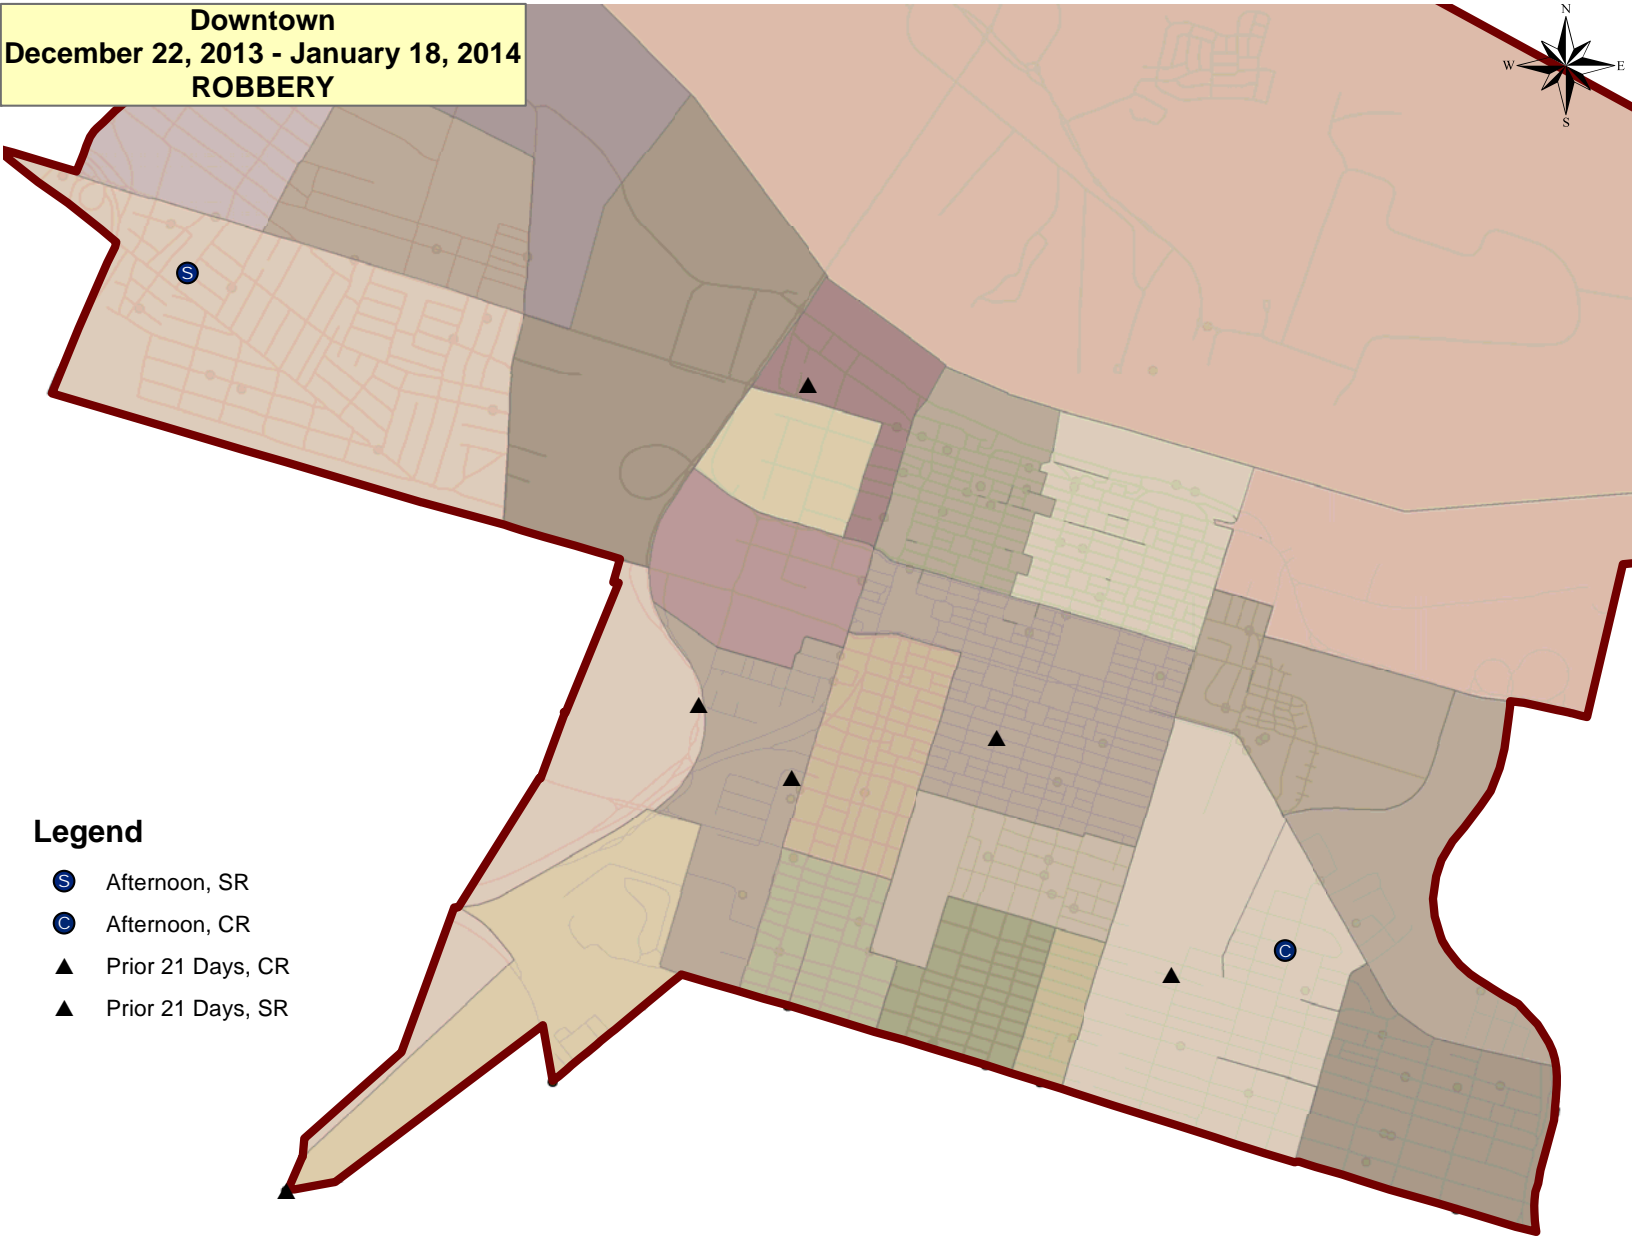

Legend

- P Afternoon, SHPL
- B Day, LB
- Y Day, LY
- S Day, SHPL
- ▲ Prior 21 Days, LB
- ▲ Prior 21 Days, LY
- ▲ Prior 21 Days, OL
- ▲ Prior 21 Days, SHPL

West Chatham
December 22, 2013 - January 18, 2014
ALL INCIDENTS

Downtown
December 22, 2013 - January 18, 2014
ASSAULT

- Legend**
- Afternoon, GUN
 - Afternoon, NO GUN
 - ◆ Afternoon, RA
 - Day, NO GUN
 - Day, OL
 - ◆ Day, RA
 - Midnight, GUN
 - Midnight, NO GUN
 - ▲ Prior 21 Days, GUN
 - ▲ Prior 21 Days, NO GUN

Downtown
December 22, 2013 - January 18, 2014
ROBBERY

Legend

- Ⓢ Afternoon, SR
- Ⓒ Afternoon, CR
- ▲ Prior 21 Days, CR
- ▲ Prior 21 Days, SR

Downtown
December 22, 2013 - January 18, 2014
BURGLARY

Legend

- B** Afternoon, RB
- R** Day, RB
- C** Midnight, CB
- ▲** Prior 21 Days, RB