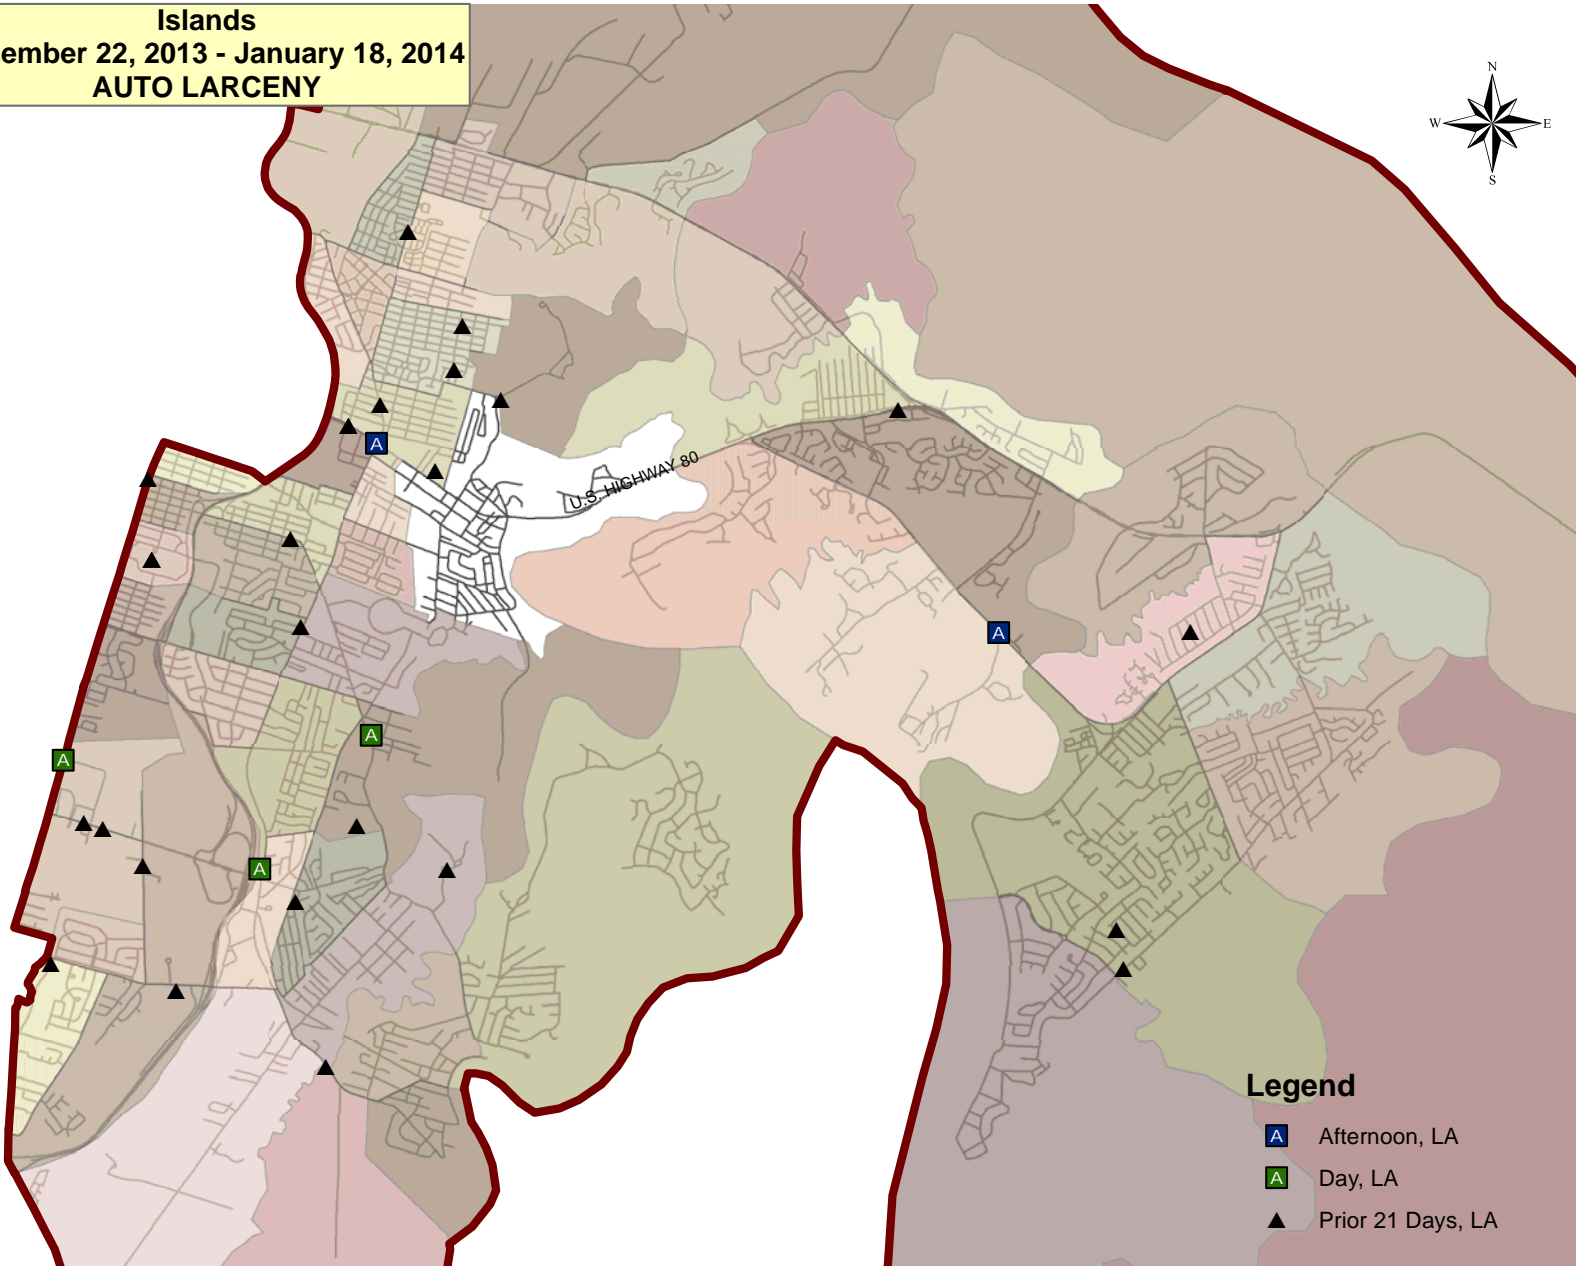

Islands
December 22, 2013 - January 18, 2014
ROBBERY

Legend

- C** Afternoon, CR
- S** Day, SR
- ▲** Prior 21 Days, CR

Islands
December 22, 2013 - January 18, 2014
BURGLARY

Legend

- B Afternoon, RB
- C Day, CB
- R Day, RB
- ▲ Prior 21 Days, CB
- ▲ Prior 21 Days, RB

Islands
December 22, 2013 - January 18, 2014
AUTO THEFT

Legend

- ◆ Day, AT
- ◆ Midnight, AT
- ▲ Prior 21 Days, AT

Islands
December 22, 2013 - January 18, 2014
AUTO LARCENY

Legend

-  Afternoon, LA
-  Day, LA
-  Prior 21 Days, LA

Islands
December 22, 2013 - January 18, 2014
OTHER LARCENY

- Legend**
- ▲ Afternoon, LB
 - ▲ Afternoon, OL
 - ▲ Afternoon, SHPL
 - ▲ Day, LB
 - ▲ Day, LY
 - ▲ Day, SHPL
 - ▲ Midnight, LB
 - ▲ Midnight, OL
 - ▲ Midnight, PPS
 - ▲ Prior 21 Days, LB
 - ▲ Prior 21 Days, LY
 - ▲ Prior 21 Days, OL
 - ▲ Prior 21 Days, PPS
 - ▲ Prior 21 Days, SHPL