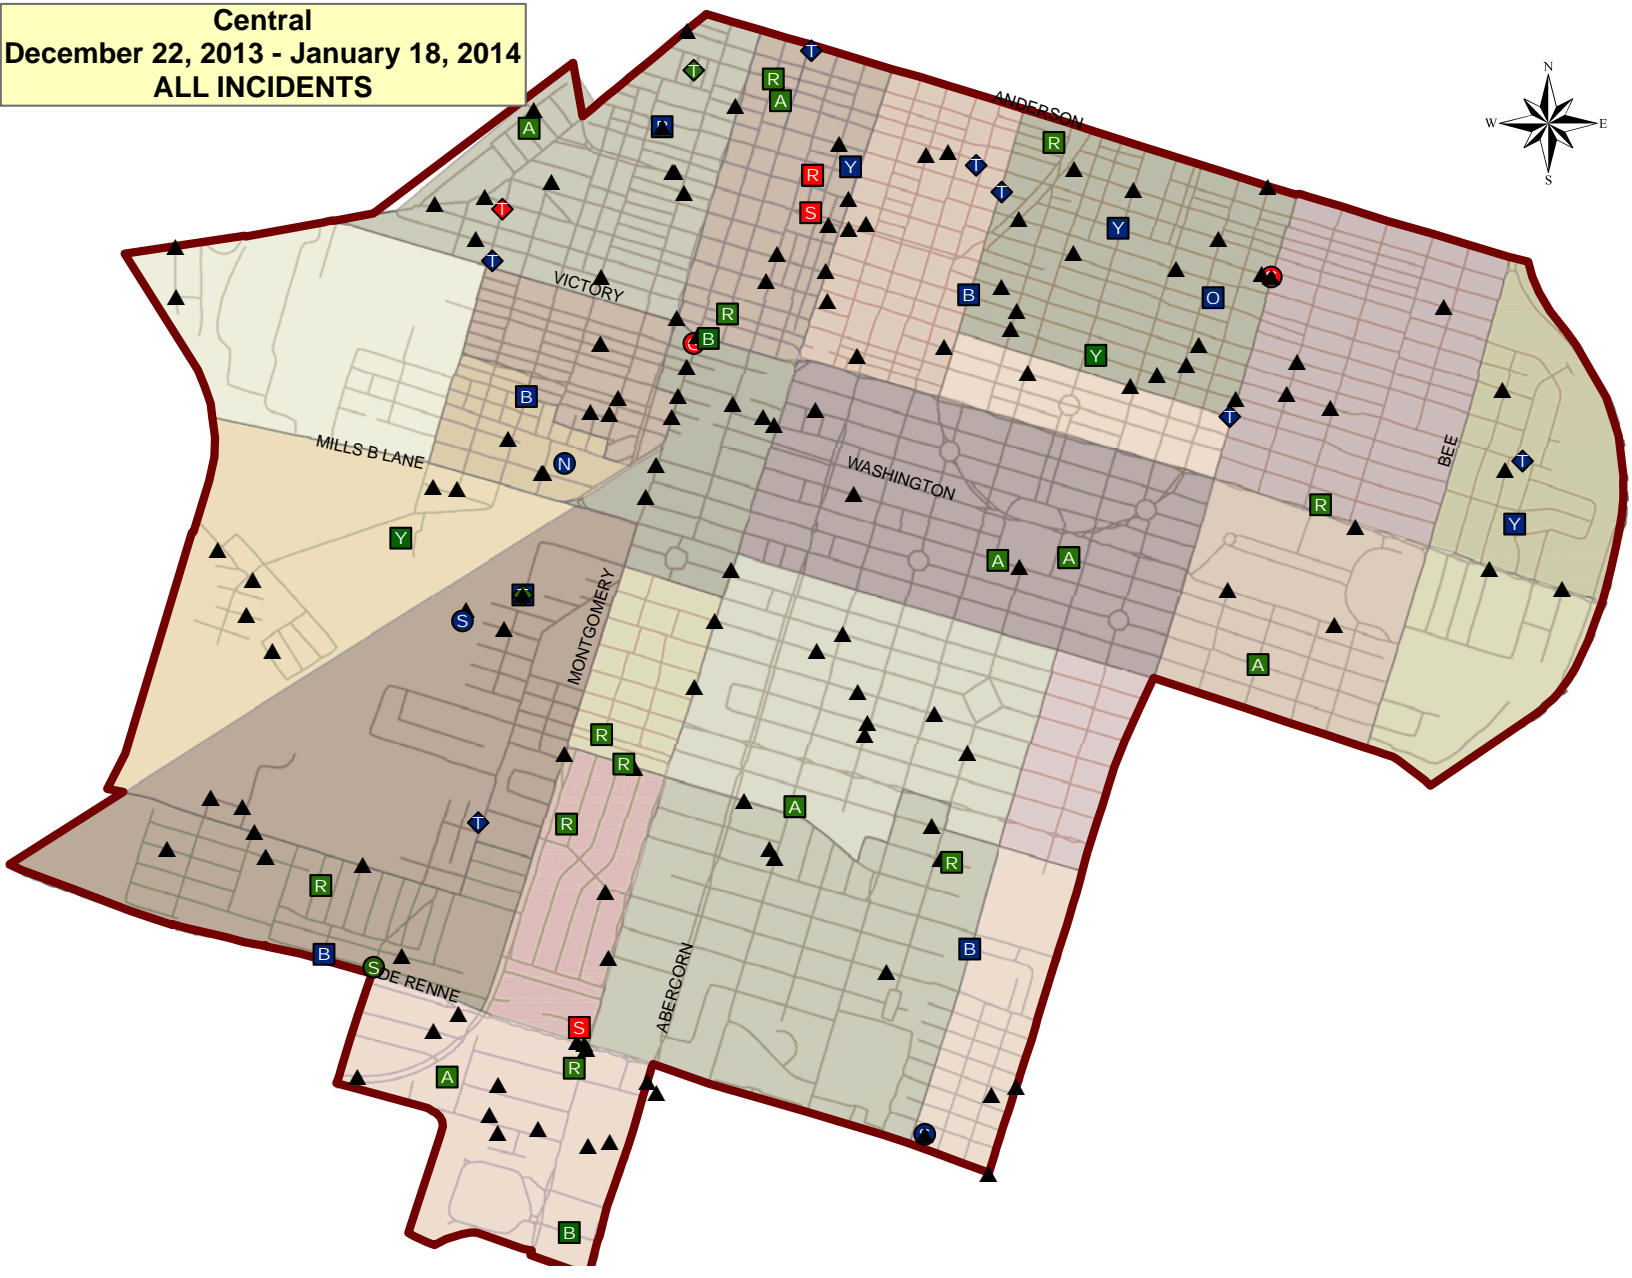

Central
December 22, 2013 - January 18, 2014
ALL INCIDENTS