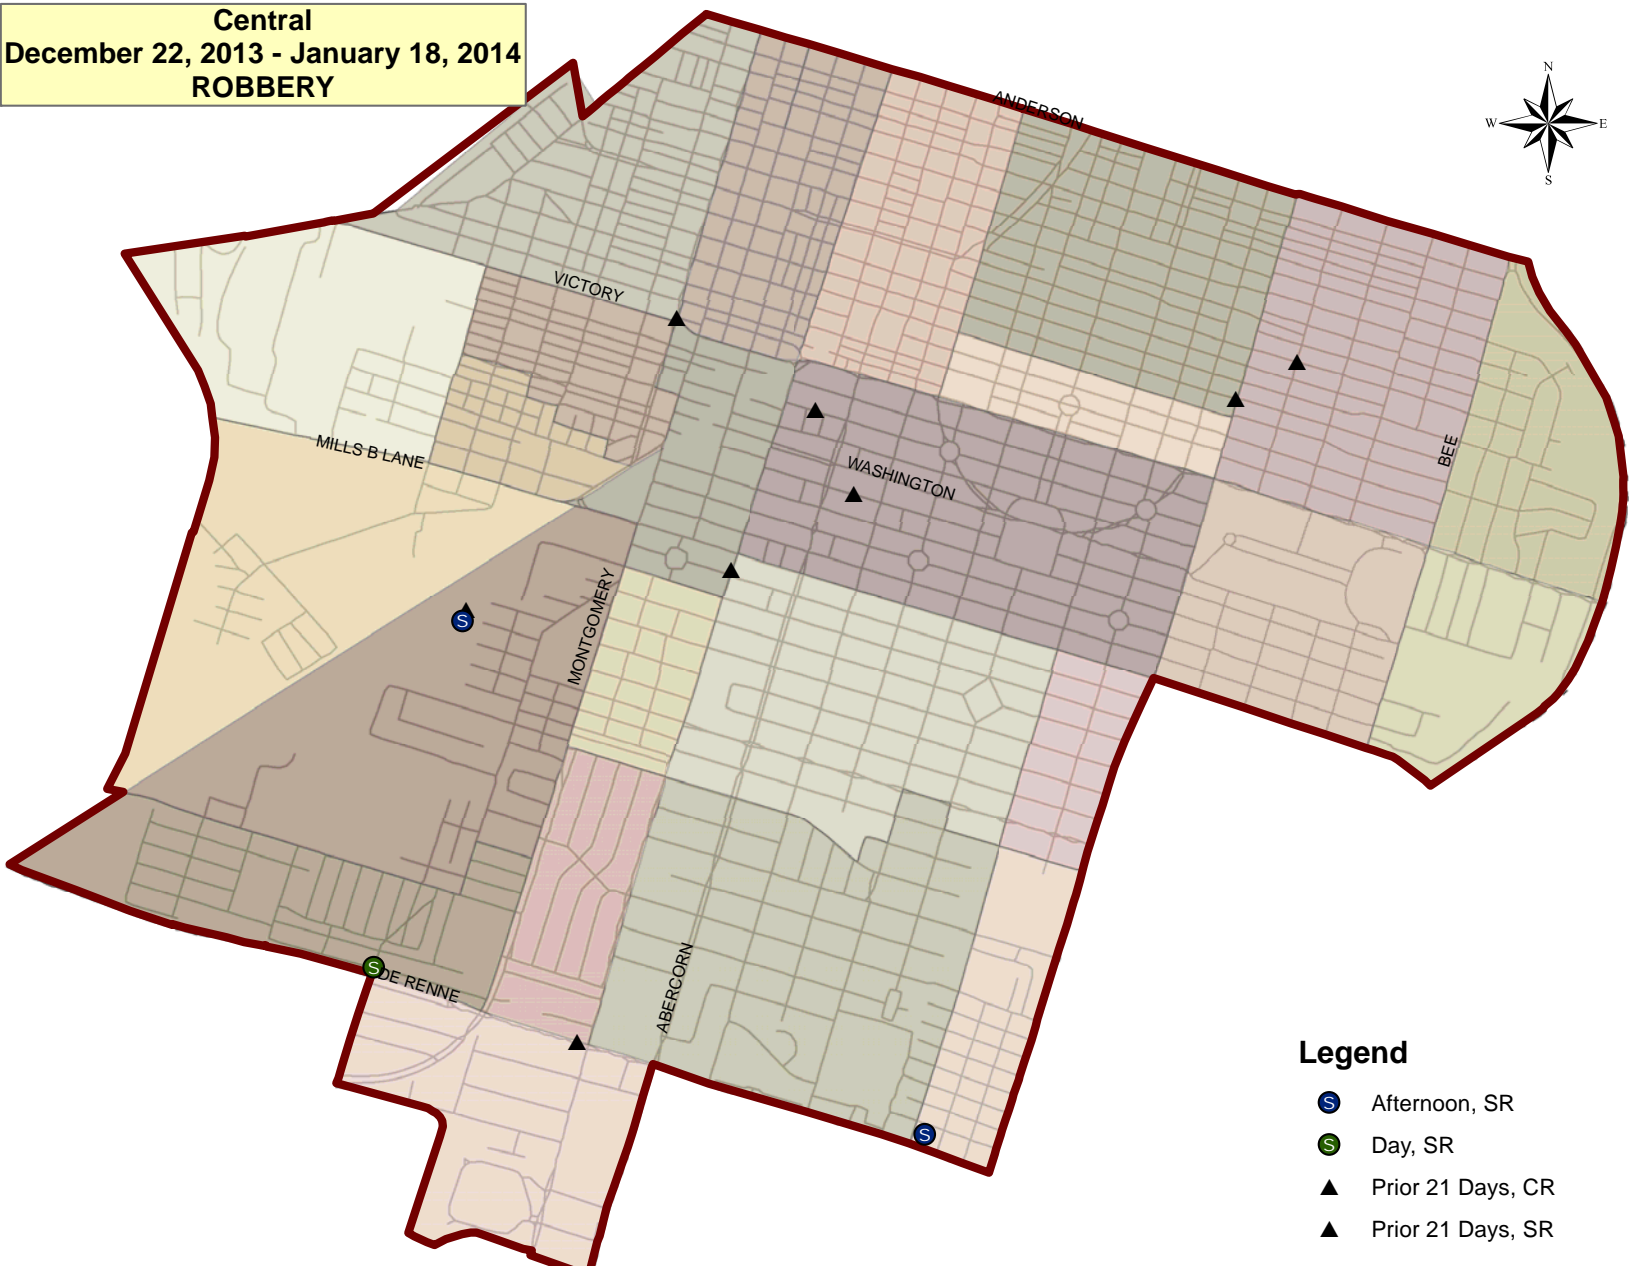

Downtown
December 22, 2013 - January 18, 2014
ALL INCIDENTS

Central
December 22, 2013 - January 18, 2014
ASSAULT

Legend

-  Afternoon, NO GUN
-  Midnight, GUN
-  Prior 21 Days, GUN
-  Prior 21 Days, NO GUN

Central
December 22, 2013 - January 18, 2014
ROBBERY

Legend

- Afternoon, SR
- Day, SR
- ▲ Prior 21 Days, CR
- ▲ Prior 21 Days, SR

Central
December 22, 2013 - January 18, 2014
BURGLARY

- Legend**
- B Afternoon, RB
 - R Day, RB
 - R Midnight, RB
 - ▲ Prior 21 Days, CB
 - ▲ Prior 21 Days, RB